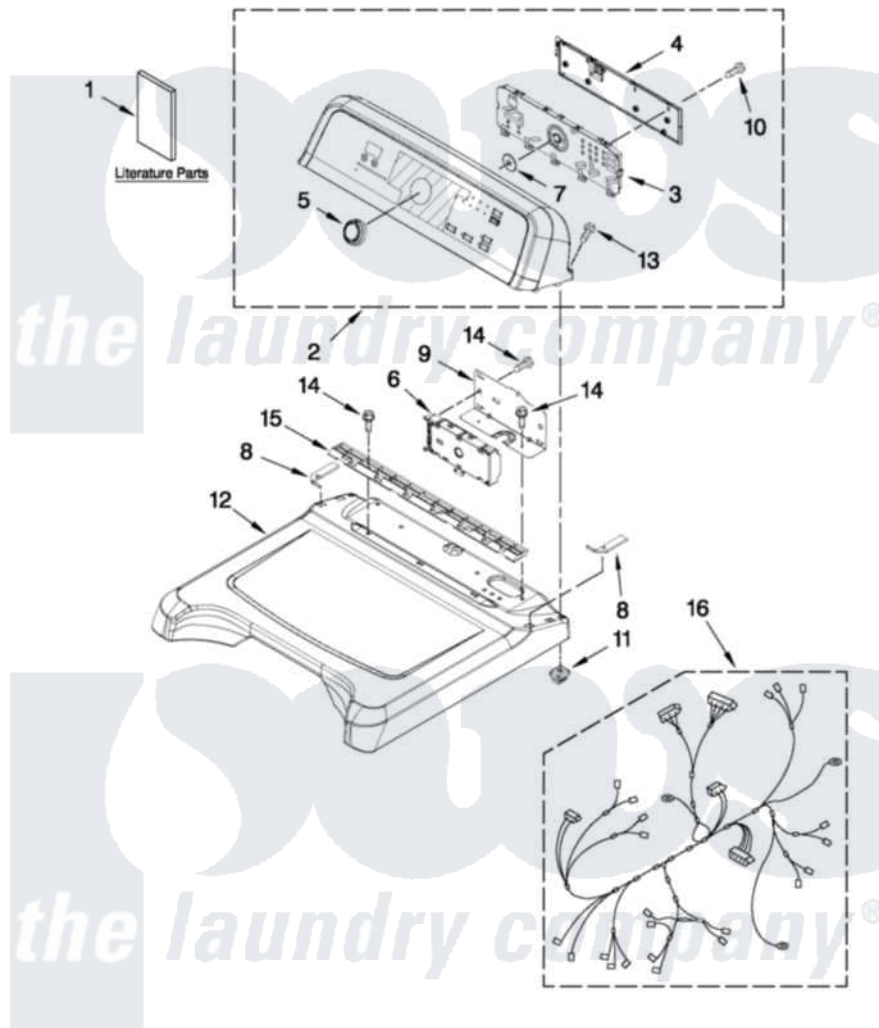

# Maytag YMEDB950YG0 01 - TOP AND CONSOLE PARTS

**MAYTAG**

## TOP AND CONSOLE PARTS

27" ELECTRIC DRYER

For Models: YMEDB950YW0, YMEDB950YG0  
(White) (Granite)

FOR ORDERING INFORMATION REFER TO PARTS PRICE LIST

7-11 Printed in U.S.A. (JLP)(bay)

1

Part No. W10436721 Rev. A

[Maytag Residential Maytag YMEDB950YG0 Dryer Parts](#) Parts Diagram 01 - TOP AND CONSOLE PARTS

[Click on the part number to view part](#)

Item	Original Part Number	Replaced By	Status	Part Description
1	W10392126		Not Available	INSTALLATION INSTRUCTION (ENGLISH)
"	W10388780		Not Available	GUIDE, USE & CARE
"	W10393006		Not Available	TECH, SHEET
2	<a href="#">W10338346</a>			Console Assembly
"	<a href="#">W10338347</a>			Console Assembly
3	<a href="#">W10388669</a>			User Interface
4	<a href="#">W10051124</a>			Cover, Rear
5	<a href="#">W10338554</a>			Knob, Assembly
6	<a href="#">W10249829</a>			Control Electronic
7	<a href="#">8572039</a>			Seal, User Interface
8	<a href="#">W10219695</a>			Foam Seal, Top
"	<a href="#">W10219694</a>			Foam Seal, Top
9	<a href="#">8563853</a>			Bracket, Machine Controller
10	<a href="#">W10003770</a>			Screw, 6-19 X 1/2
11	<a href="#">W10112673</a>			Screw, Grommet
12	<a href="#">W10223157</a>			Top

"	<a href="#">W10338836</a>		Top
13	<a href="#">W10131402</a>		Screw, 8-18 X 1.370
14	337686	Not Available	SCREW, 8-18 X .500
15	<a href="#">8558863</a>		Bracket, Console
16	W10319801	Not Available	HARNESS, ELECTRIC