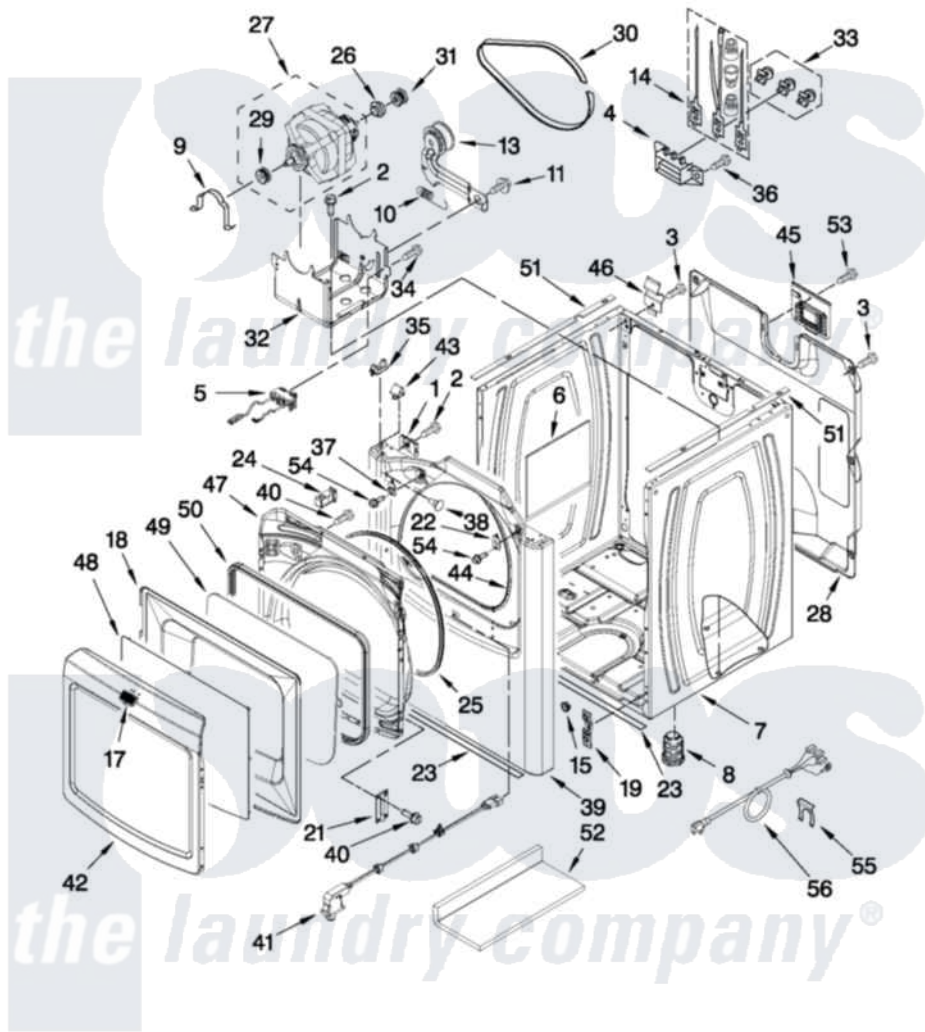

Maytag YMEDB950YG0 02 - CABINET PARTS

CABINET PARTS

For Models: YMEDB950YW0, YMEDB950YG0
(White) (Granite)

FOR ORDERING INFORMATION REFER TO PARTS PRICE LIST

W10436721

3

Maytag [Residential Maytag YMEDB950YG0 Dryer Parts](#) Parts Diagram 02 - CABINET PARTS
Click on the part number to view part

Item	Original Part Number	Replaced By	Status	Part Description
1	W10007520			Clip, Ground
2	3390631			Screw, 10-16 X 3/8
3	693995			Screw, Hex Head
4	3397659			Block, Terminal
5	W10314253			Switch, Assembly Broken Belt
6	W10123956			Dampening Panel
7	W10223154			Cabinet
"	W10338830			Cabinet
8	W10363894			Foot, Dryer
NI	279810			Foot-Optional
9	660658			Clamp, Motor Mounting 343481 685441
10	3387374			Spring, Idler
11	3389420			Retainer-Idler 1/4-20 X 1/16
13	8547160			Pulley Assembly
14	279318			Terminal Tinned And Brass Panel