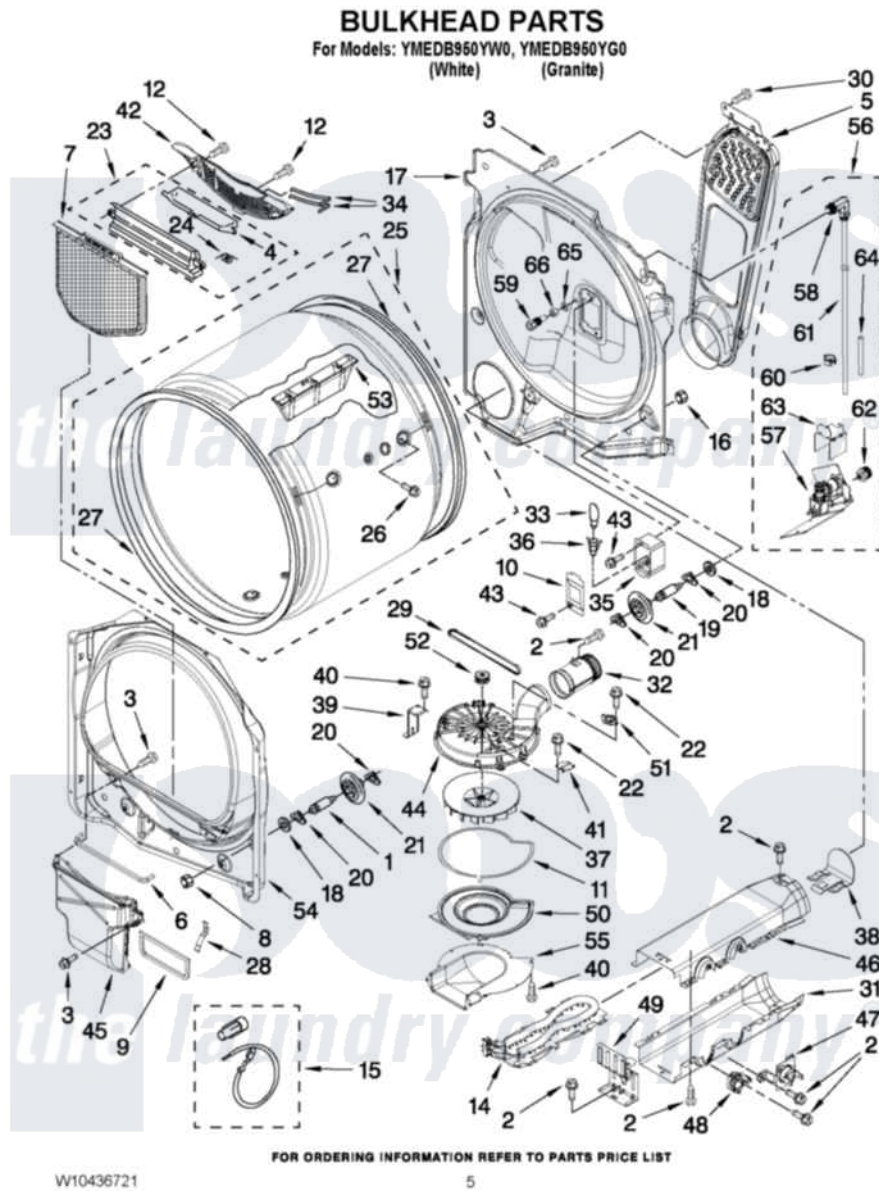

Maytag YMEDB950YG0 03 - BULKHEAD PARTS

Maytag [Residential Maytag YMEDB950YG0 Dryer Parts](#) Parts Diagram 03 - BULKHEAD PARTS
Click on the part number to view part

Item	Original Part Number	Replaced By	Status	Part Description
1	W10359271			Shaft, Drum Roller Threads
2	90767			Screw, 8A X 3/8 HeX Washer Head Tapping
3	3390631			Screw, 10-16 X 3/8
4	3394984	8563758		Door, Lint Screen
5	8544730			Air Duct Assembly
6	697813			Seal, Outlet Housing
7	W10049370	W10120998		Screen
8	3934666	W10080210		Nut, 3/8 X 16
9	8544721			Seal, Lint Duct
10	3402841	8532165		Lens, Drum Light
11	8573068			Seal, Blower Cover
12	3387230			Screw, 10-16 X 13/16
14	W10044440		Not Available	HEATER ELEMENT
15	279457			Wire Kit, Terminal
16	W10001120	W10080190		Nut, 3/8-16
17	W10139797			Bulkhead, Rear