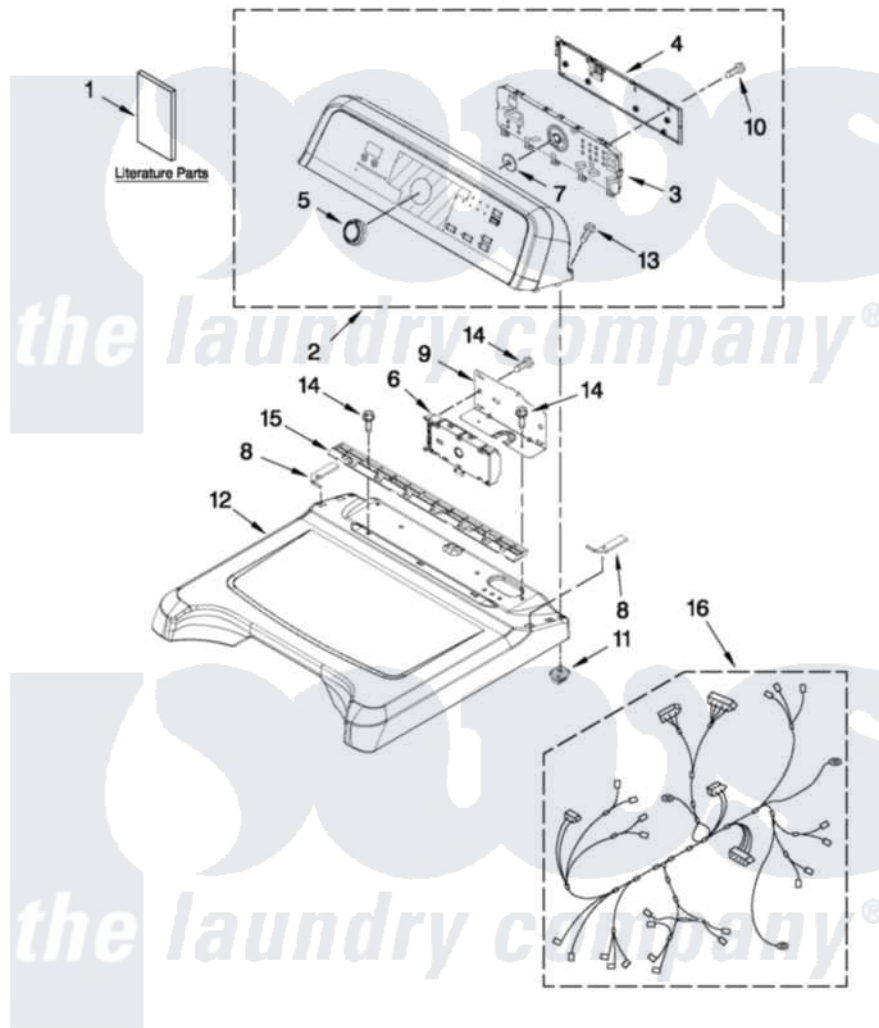

# Maytag YMEDB950YW0 01 - TOP AND CONSOLE PARTS

**MAYTAG**

## TOP AND CONSOLE PARTS

27" ELECTRIC DRYER

For Models: YMEDB950YW0, YMEDB950YG0  
(White) (Granite)

FOR ORDERING INFORMATION REFER TO PARTS PRICE LIST

7-11 Printed in U.S.A. (JLP)(bay)

1

Part No. W10436721 Rev. A

Maytag Residential Maytag YMEDB950YW0 Dryer Parts Parts Diagram 01 - TOP AND CONSOLE PARTS

[Click on the part number to view part](#)

Item	Original Part Number	Replaced By	Status	Part Description
1	W10392126		Not Available	INSTALLATION INSTRUCTION (ENGLISH)
"	W10388780		Not Available	GUIDE, USE & CARE
"	W10393006		Not Available	TECH, SHEET
2	<a href="#">W10338346</a>			Console Assembly
"	<a href="#">W10338347</a>			Console Assembly
3	<a href="#">W10388669</a>			User Interface
4	<a href="#">W10051124</a>			Cover, Rear
5	<a href="#">W10338554</a>			Knob, Assembly
6	<a href="#">W10249829</a>			Control Electronic
7	<a href="#">8572039</a>			Seal, User Interface
8	<a href="#">W10219695</a>			Foam Seal, Top
"	<a href="#">W10219694</a>			Foam Seal, Top
9	<a href="#">8563853</a>			Bracket, Machine Controller
10	<a href="#">W10003770</a>			Screw, 6-19 X 1/2
11	<a href="#">W10112673</a>			Screw, Grommet
12	<a href="#">W10223157</a>			Top

"	<a href="#">W10338836</a>		Top
13	<a href="#">W10131402</a>		Screw, 8-18 X 1.370
14	337686	Not Available	SCREW, 8-18 X .500
15	<a href="#">8558863</a>		Bracket, Console
16	W10319801	Not Available	HARNES, ELECTRIC