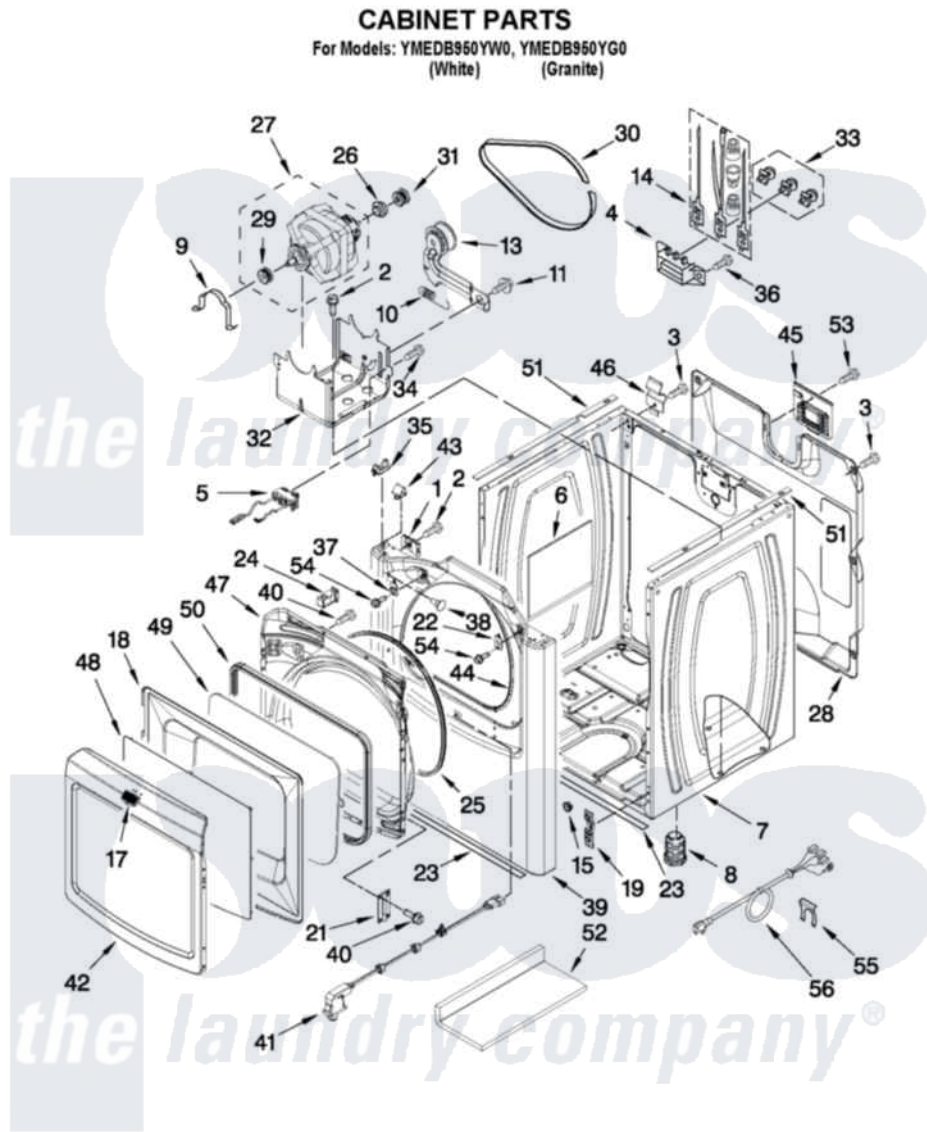

Maytag YMEDB950YW0 02 - CABINET PARTS

FOR ORDERING INFORMATION REFER TO PARTS PRICE LIST

W10436721

3

Maytag [Residential Maytag YMEDB950YW0 Dryer Parts](#) Parts Diagram 02 - CABINET PARTS

[Click on the part number to view part](#)

Item	Original Part Number	Replaced By	Status	Part Description
1	W10007520			Clip, Ground
2	3390631			Screw, 10-16 X 3/8
3	693995			Screw, Hex Head
4	3397659			Block, Terminal
5	W10314253			Switch, Assembly Broken Belt
6	W10123956			Dampening Panel
7	W10223154			Cabinet
"	W10338830			Cabinet
8	W10363894			Foot, Dryer
NI	279810			Foot-Optional
9	660658			Clamp, Motor Mounting 343481 685441
10	3387374			Spring, Idler
11	3389420			Retainer-Idler 1/4-20 X 1/16
13	8547160			Pulley Assembly
14	279318			Terminal Tinned And Brass Panel