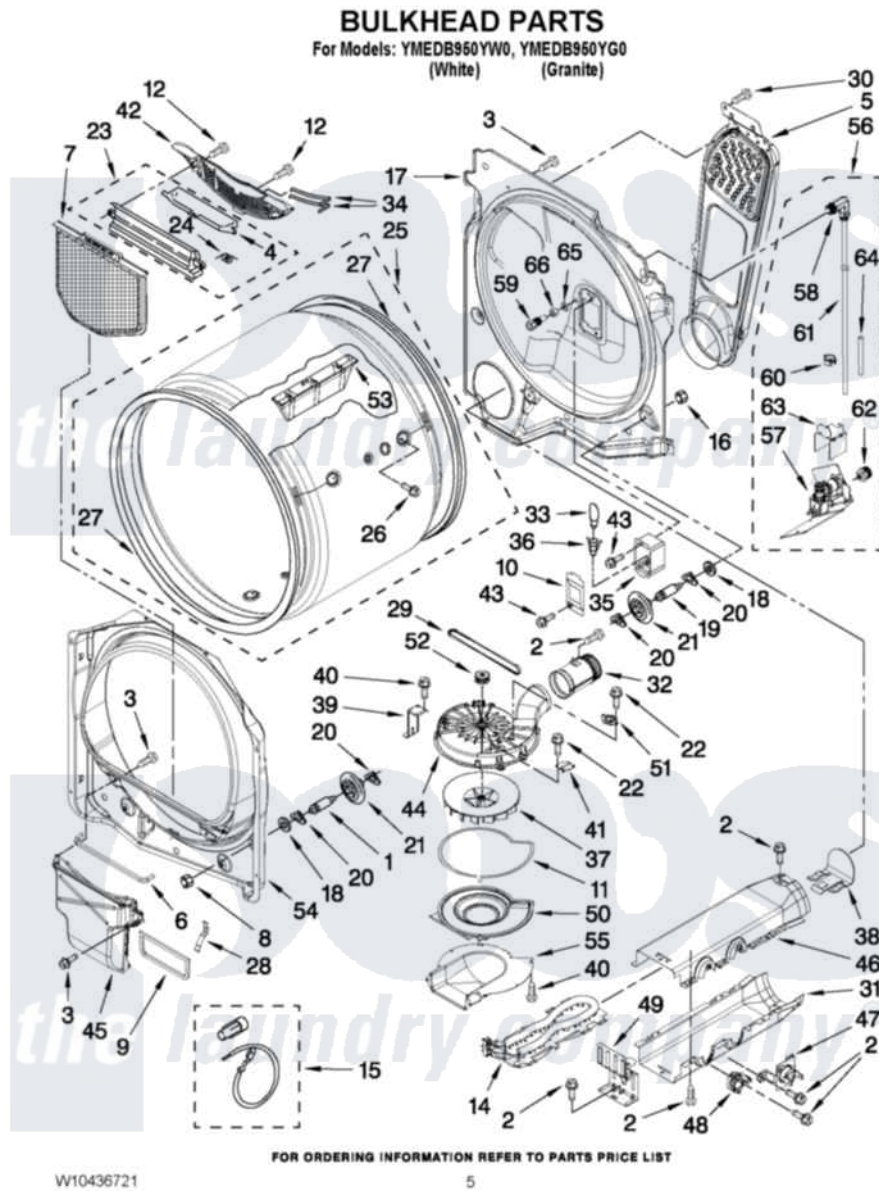

# Maytag YMEDB950YW0 03 - BULKHEAD PARTS

Maytag [Residential Maytag YMEDB950YW0 Dryer Parts](#) Parts Diagram 03 - BULKHEAD PARTS  
Click on the part number to view part

Item	Original Part Number	Replaced By	Status	Part Description
1	<a href="#">W10359271</a>			Shaft, Drum Roller Threads
2	<a href="#">90767</a>			Screw, 8A X 3/8 HeX Washer Head Tapping
3	<a href="#">3390631</a>			Screw, 10-16 X 3/8
4	3394984	<a href="#">8563758</a>		Door, Lint Screen
5	<a href="#">8544730</a>			Air Duct Assembly
6	<a href="#">697813</a>			Seal, Outlet Housing
7	W10049370	<a href="#">W10120998</a>		Screen
8	3934666	<a href="#">W10080210</a>		Nut, 3/8 X 16
9	<a href="#">8544721</a>			Seal, Lint Duct
10	3402841	<a href="#">8532165</a>		Lens, Drum Light
11	<a href="#">8573068</a>			Seal, Blower Cover
12	<a href="#">3387230</a>			Screw, 10-16 X 13/16
14	W10044440		Not Available	HEATER ELEMENT
15	<a href="#">279457</a>			Wire Kit, Terminal
16	W10001120	<a href="#">W10080190</a>		Nut, 3/8-16
17	<a href="#">W10139797</a>			Bulkhead, Rear