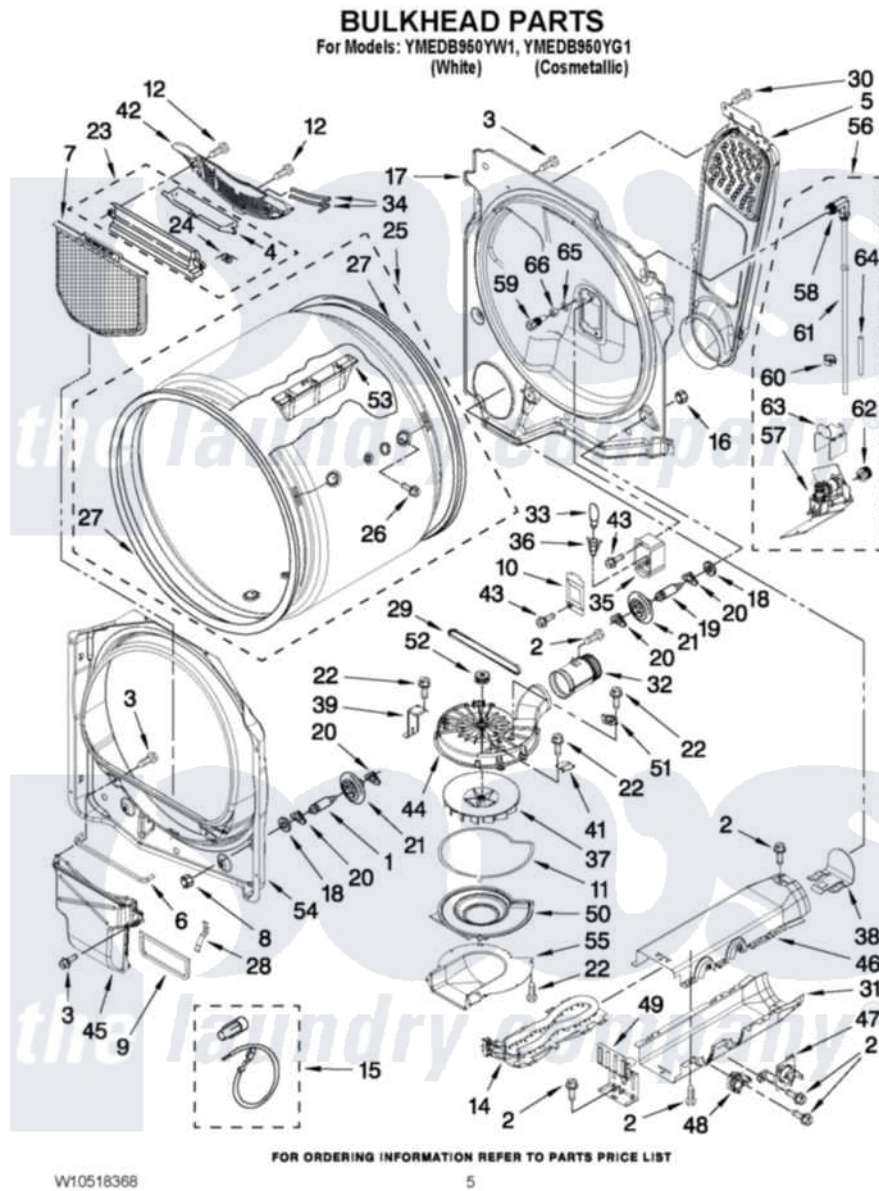

# Maytag YMEDB950YW1 03 - BULKHEAD PARTS

Maytag [Residential Maytag YMEDB950YW1 Dryer Parts](#) Parts Diagram 03 - BULKHEAD PARTS  
Click on the part number to view part

Item	Original Part Number	Replaced By	Status	Part Description
1	<a href="#">W10359271</a>			Shaft, Drum Roller Threads
2	<a href="#">90767</a>			Screw, 8A X 3/8 HeX Washer Head Tapping
3	<a href="#">3390631</a>			Screw, 10-16 X 3/8
4	3394984	<a href="#">8563758</a>		Door, Lint Screen
5	<a href="#">8544730</a>			Air Duct Assembly
6	<a href="#">697813</a>			Seal, Outlet Housing
7	W10049370	<a href="#">W10120998</a>		Screen
8	3934666	<a href="#">W10080210</a>		Nut, 3/8 X 16
9	<a href="#">8544721</a>			Seal, Lint Duct
10	3402841	<a href="#">8532165</a>		Lens, Drum Light
11	<a href="#">8573068</a>			Seal, Blower Cover
12	<a href="#">3387230</a>			Screw, 10-16 X 13/16
14	W10044440		Not Available	HEATER ELEMENT
15	<a href="#">279457</a>			Wire Kit, Terminal
16	W10001120	<a href="#">W10080190</a>		Nut, 3/8-16
17	<a href="#">W10139797</a>			Bulkhead, Rear