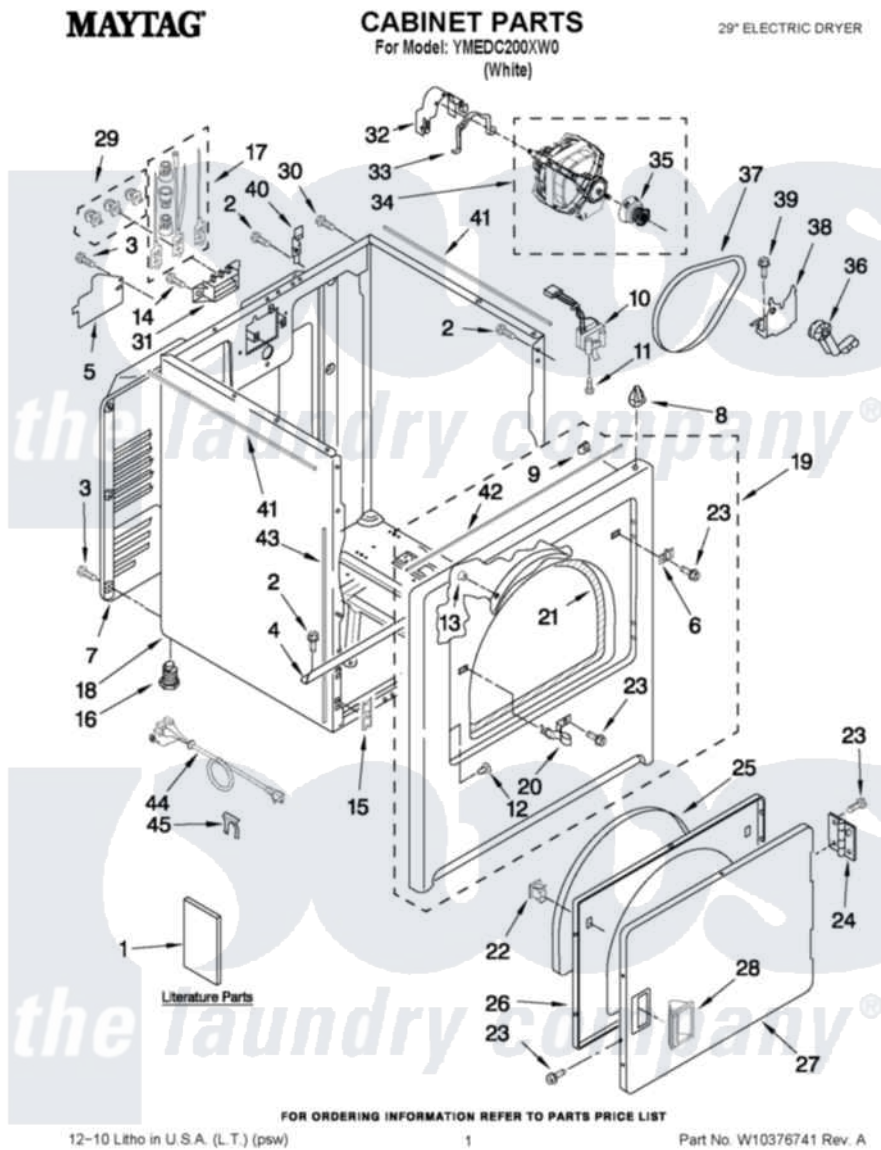

Maytag YMEDC200XW0 01 - CABINET PARTS

Maytag Residential Maytag YMEDC200XW0 Dryer Parts Parts Diagram 01 - CABINET PARTS
 Click on the part number to view part

Item	Original Part Number	Replaced By	Status	Part Description
1	W10096990		Not Available	USE & CARE GUIDE
"	W10311472		Not Available	WIRING DIAGRAM
"	W10096984		Not Available	INSTALLATION (INSTRUCTIONS)
2	3390631			Screw, 10-16 X 3/8
3	693995			Screw, Hex Head
4	W10236073			Bracket, Cabinet
5	3396795			Cover, Terminal Block
6	3403630			Plug, Strike Hole
7	3396805	280043		Panel-Rear
8	690363	18776		Lock, Front Top
9	98234			Clip, U-Bend
10	3406109	3406107		Door Switch Assembly
11	697773	3395530		Screw
12	3404413			Plug, Hinge Hole
13	685203	279220		Clip
14	3390631			Screw, 10-16 X 3/8

15	3394083		Clip, Front Panel
16	3392100	49621	Feet-Leveling
NI	279810		Foot-Optional
17	279318		Terminal Tinned And Brass Panel
18	8530603	8533643	Cabinet
19	W10224856		Panel, Front And Seal Assembly
20	3403431		Strike, Panel
21	3406129		Seal And Bearing Assembly
22	3389441		Door Catch Assembly
23	342055	488627	Screw
24	3405514	W10362431	Hinge And Pin Assembly
25	3405246		Seal, Door Push-To-Start
26	3402341		Door, Inner
27	3402335		Door, Front
28	8565970		Handle, Door
29	279393		Terminal Block Screw Kit
30	8533974	4331106	Screw, No.10-32 X 7/16
31	3397659		Block, Terminal
32	3404162		Clamp, Motor
33	W10121316		Plug, Multivent
34	8066206	279827	Motor-Drve
35	8066184		Pulley, Motor
36	691366		Idler And Pulley Assembly
37	W10198086		Belt, Drive
38	348780		Base, Motor
39	3400500		Bolt, 3405245 5/16-18 X 3/4
40	8066217		Hinge, Top
41	W10224934		Cabinet
42	W10316619		Seal, Spill Guard Foam
43	W10316529		Foam-Seal Cabinet
44	3394208		Cord, Power
45	694415		Clip, Strain Relief