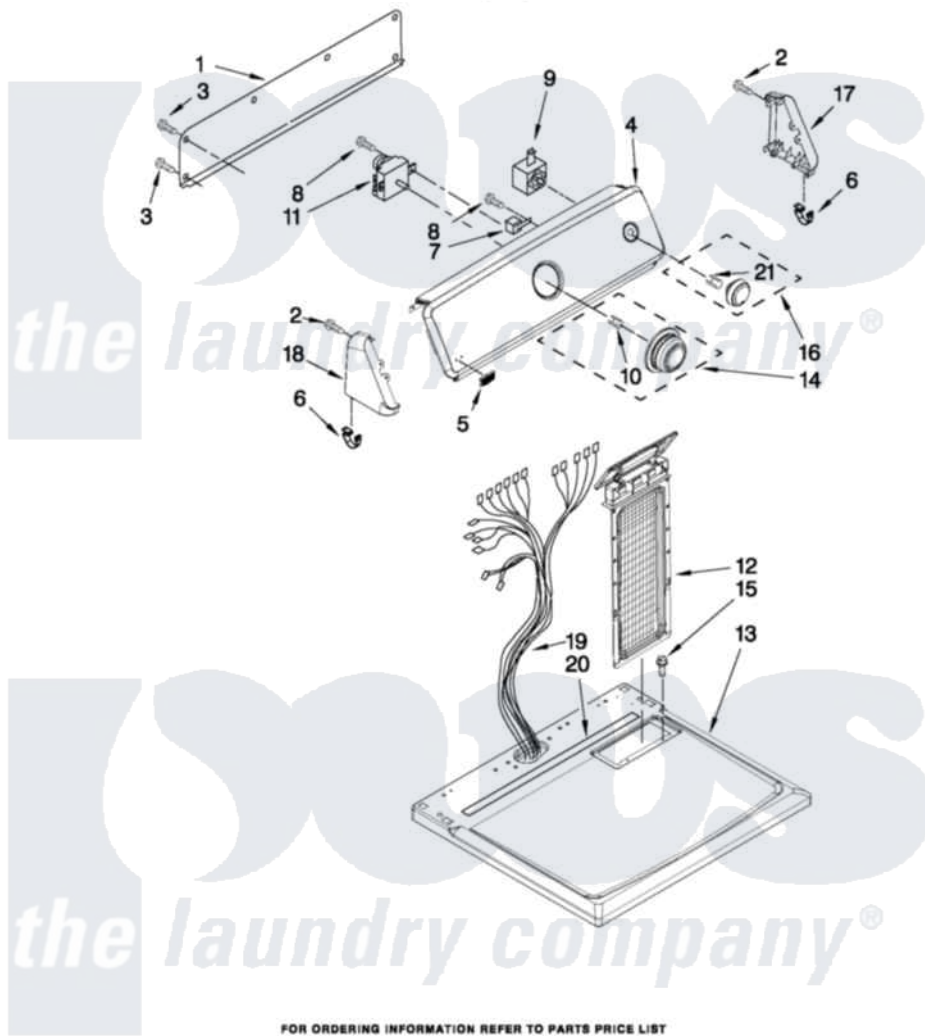

Maytag YMEDC200XW0 02 - TOP AND CONSOLE PARTS

TOP AND CONSOLE PARTS

For Model: YMEDC200XW0
(White)

W10376741

FOR ORDERING INFORMATION REFER TO PARTS PRICE LIST

3

Maytag [Residential Maytag YMEDC200XW0 Dryer Parts](#) Parts Diagram 02 - TOP AND CONSOLE PARTS
Click on the part number to view part

Item	Original Part Number	Replaced By	Status	Part Description
1	W10103406			Panel, Rear Console
2	359625	487240		Screw, For Mtg. Service Capacitor
3	693995			Screw, Hex Head
4	W10115474			Console Panel And Bracket Assembly
5	W10323734			Badge, Assembly
6	8312709			Clip-Console
7	694419			Mini-Buzzer
8	8533971	90767		Screw, 8A X 3/8 HeX Washer Head Tapping
9	3404233			Switch, Push-To-Start
10	688805			Clip, Spring Knob
11	8299779			Timer, 60 Hz
12	8565972			Screen, Lint
13	W10225059			Top And Seal Assembly
14	W10317454			Timer Knob And Dial Assembly

15	688983	487240	Screw, For Mtg. Service Capacitor
16	W10317455		Knob, Push-To-Start
17	W10193821		Cap, End
18	W10193824		Endcap Console Bracket
19	W10346391	Not Available	HARNESS, WIRING
20	W10316616		Foam Seal Top
21	8536939		Clip, Knob