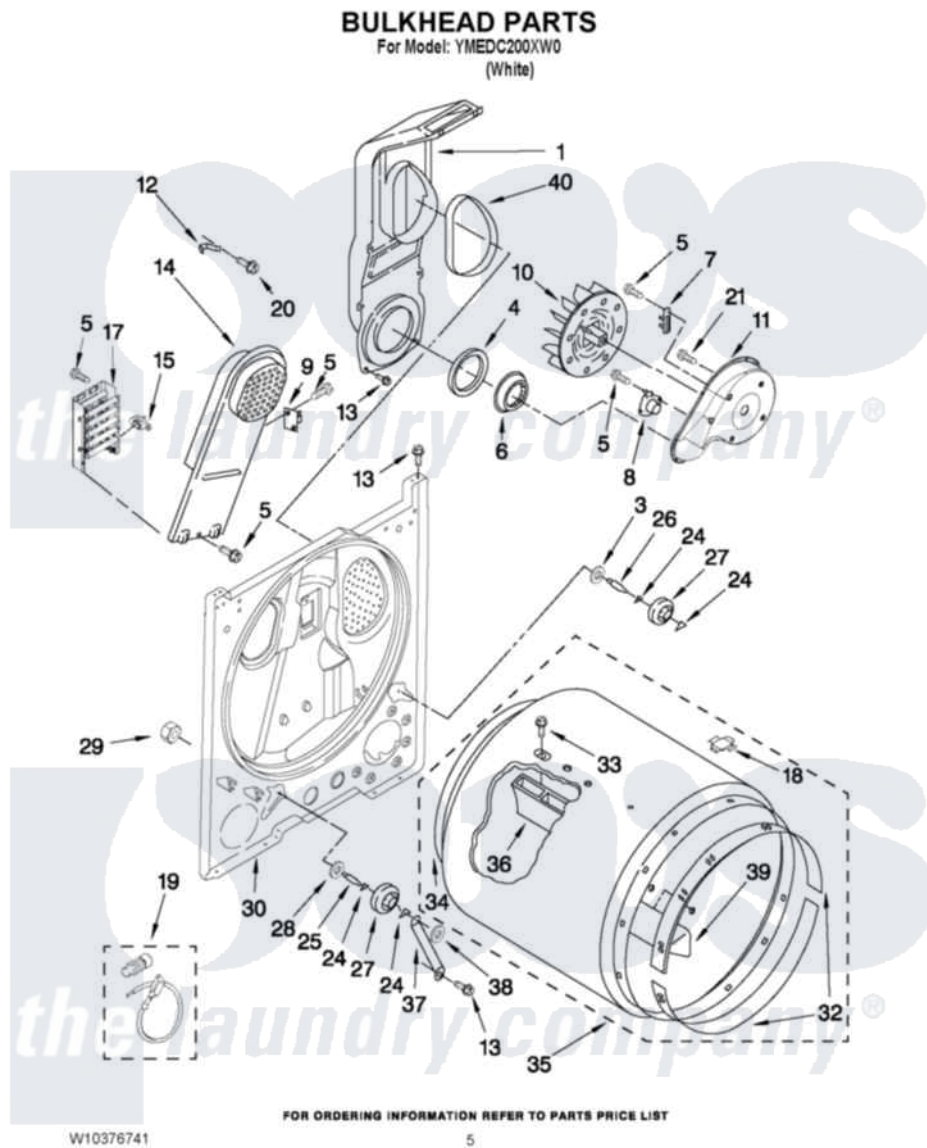

# Maytag YMEDC200XW0 03 - BULKHEAD PARTS

Maytag [Residential Maytag YMEDC200XW0 Dryer Parts](#) Parts Diagram 03 - BULKHEAD PARTS  
Click on the part number to view part

Item	Original Part Number	Replaced By	Status	Part Description
1	<a href="#">348368</a>			Lint Chute Assembly
3	<a href="#">3388703</a>			Washer, Support
4	<a href="#">347139</a>			Seal, Lint Chute
5	<a href="#">90767</a>			Screw, 8A X 3/8 HeX Washer Head Tapping
6	<a href="#">696302</a>			Shield, Exhaust
7	<a href="#">3392519</a>			Thermal Limiter
8	<a href="#">3387134</a>			Thermostat, Internal-Bias
9	3977393	<a href="#">279816</a>		Cutoff-Tml
10	<a href="#">694089</a>			Wheel, Blower
11	<a href="#">8577230</a>			Housing, Blower
12	3398161			CLIP
13	343641	<a href="#">681414</a>		Screw, 10AB X 1/2
14	<a href="#">8541818</a>			Box, Heater
15	<a href="#">3977767</a>			Thermostat, High Limit 250 F
17	3403590		Not Available	Element, Heater
18	<a href="#">8066086</a>			Plug, Drum Hole

19	<a href="#">279457</a>		Wire Kit, Terminal
20	<a href="#">489463</a>		Screw, 8-18 X 1/16
21	3390647	<a href="#">488729</a>	Screw
24	<a href="#">690997</a>		Washer, Thrust
25	W10301046	Not Available	SHAFT, L.H.
26	3399507	<a href="#">W10359269</a>	Shaft, Drum Roller Threads
27	<a href="#">W10314171</a>		Roller, Support Assembly
28	<a href="#">348197</a>		Washer, Support
29	<a href="#">W10298789</a>		Nut, Push-In
30	<a href="#">3403410</a>		Bulkhead
32	692526	<a href="#">279441</a>	BeaRng-Rng
33	<a href="#">W10219342</a>		Screw, Baffle Mounting
34	3406130	<a href="#">279857</a>	Seal
35	<a href="#">695587</a>		Drum Assembly
36	<a href="#">692490</a>		Baffle, Drum
37	<a href="#">3976434</a>		Bracket, Support Shaft
38	<a href="#">90296</a>		Nut, Push On
39	<a href="#">3403636</a>		Baffle, Drum
40	<a href="#">339956</a>		Seal, Air Duct To Bulkhead