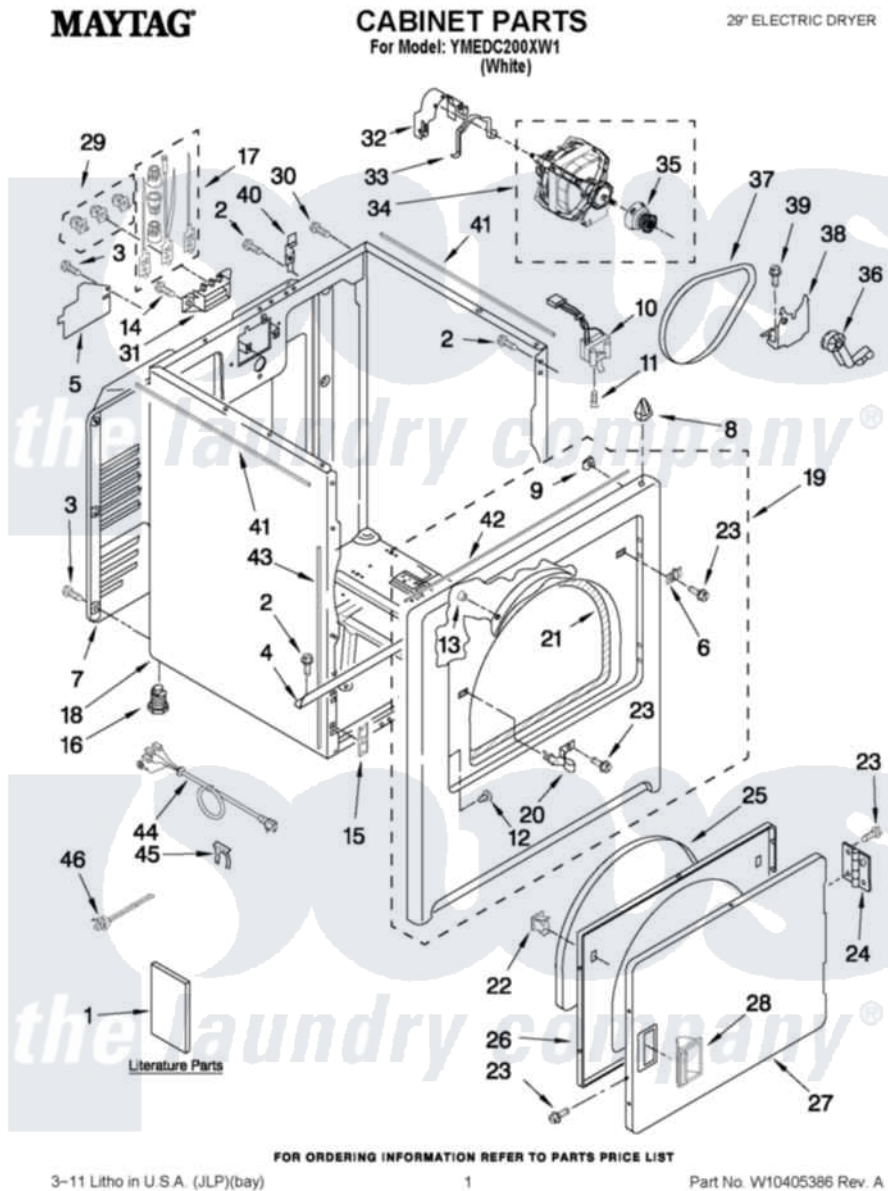

Maytag YMEDC200XW1 01 - CABINET PARTS

3-11 Litho in U.S.A. (JLP)(bay) 1 Part No. W10405386 Rev. A

Maytag [Residential Maytag YMEDC200XW1 Dryer Parts](#) Parts Diagram 01 - CABINET PARTS
 Click on the part number to view part

Item	Original Part Number	Replaced By	Status	Part Description
1	W10096990		Not Available	USE & CARE GUIDE
"	W10185990		Not Available	WIRING DIAGRAM
"	W10096984		Not Available	INSTALLATION (INSTRUCTIONS)
2	3390631			Screw, 10-16 X 3/8
3	693995			Screw, Hex Head
4	W10236073			Bracket, Cabinet
5	3396795			Cover, Terminal Block
6	3403630			Plug, Strike Hole
7	3396805	280043		Panel-Rear
8	690363	18776		Lock, Front Top
9	98234			Clip, U-Bend
10	3406109	3406107		Door Switch Assembly
11	697773	3395530		Screw
12	3404413			Plug, Hinge Hole
13	685203	279220		Clip
14	3390631			Screw, 10-16 X 3/8

15	3394083		Clip, Front Panel
16	3392100	49621	Feet-Leveling
NI	279810		Foot-Optional
17	279318		Terminal Tinned And Brass Panel
18	8530603	8533643	Cabinet
19	W10224856		Panel, Front And Seal Assembly
20	3403431		Strike, Panel
21	3406129		Seal And Bearing Assembly
22	3389441		Door Catch Assembly
23	342055	488627	Screw
24	W10362431		Hinge And Pin Assembly
25	3405246		Seal, Door Push-To-Start
26	3402341		Door, Inner
27	3402335		Door, Front
28	8565970		Handle, Door
29	279393		Terminal Block Screw Kit
30	8533974	4331106	Screw, No.10-32 X 7/16
31	3397659		Block, Terminal
32	3404162		Clamp, Motor
33	W10121316		Plug, Multivent
34	8066206	279827	Motor-Drve
35	8066184		Pulley, Motor
36	691362		Idler Pulley And Bearing Assembly
37	W10198086		Belt, Drive
38	348780		Base, Motor
39	3400500		Bolt, 3405245 5/16-18 X 3/4
40	8066217		Hinge, Top
41	W10224934		Cabinet
42	W10316619		Seal, Spill Guard Foam
43	W10316529		Foam-Seal Cabinet
44	3394208		Cord, Power
45	694415		Clip, Strain Relief
46	3405248		Cable Tie