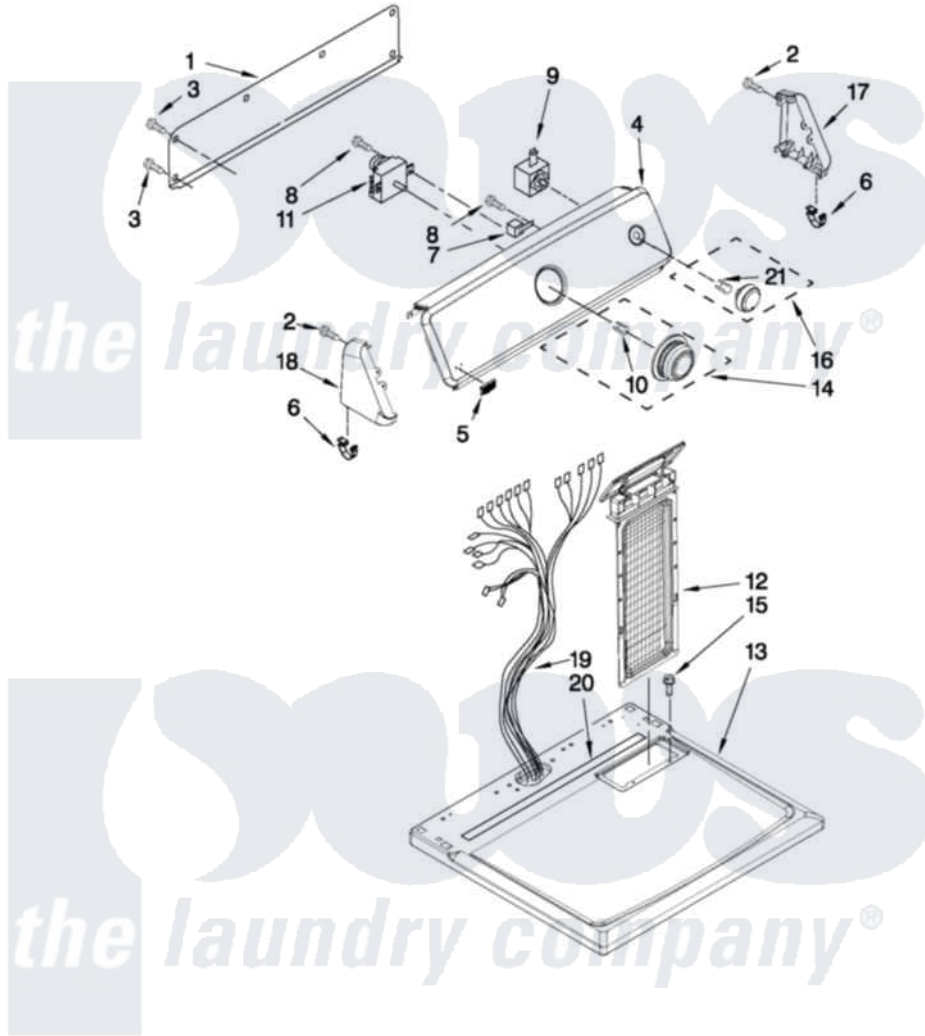

Maytag YMEDC200XW1 02 - TOP AND CONSOLE PARTS

TOP AND CONSOLE PARTS

For Model: YMEDC200XW1
(White)

W10405386

FOR ORDERING INFORMATION REFER TO PARTS PRICE LIST

3

Maytag Residential Maytag YMEDC200XW1 Dryer Parts Parts Diagram 02 - TOP AND CONSOLE PARTS
Click on the part number to view part

Item	Original Part Number	Replaced By	Status	Part Description
1	W10103406			Panel, Rear Console
2	359625	487240		Screw, For Mtg. Service Capacitor
3	693995			Screw, Hex Head
4	W10115474			Console Panel And Bracket Assembly
5	W10323734			Badge, Assembly
6	8312709			Clip-Console
7	694419			Mini-Buzzer
8	8533971	90767		Screw, 8A X 3/8 HeX Washer Head Tapping
9	3404233			Switch, Push-To-Start
10	688805			Clip, Spring Knob
11	W10185988			Timer, 60 Hz
12	8565972			Screen, Lint
13	W10225059			Top And Seal Assembly
14	W10317454			Timer Knob And Dial Assembly

15	688983	487240	Screw, For Mtg. Service Capacitor
16	W10317455		Knob, Push-To-Start
17	W10193821		Cap, End
18	W10193824		Endcap Console Bracket
19	W10366761	Not Available	HARNESS, WIRING
20	W10316616		Foam Seal Top
21	8536939		Clip, Knob