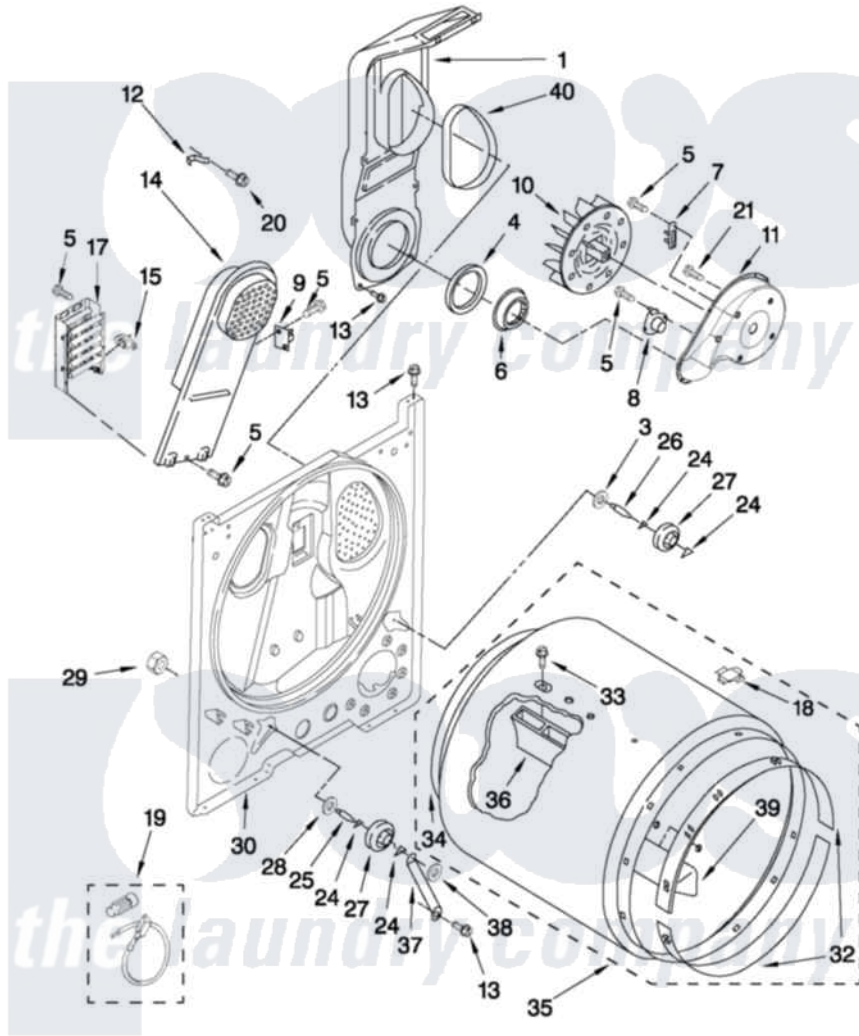

# Maytag YMEDC200XW1 03 - BULKHEAD PARTS

## BULKHEAD PARTS

For Model: YMEDC200XW1  
(White)

W10405386

FOR ORDERING INFORMATION REFER TO PARTS PRICE LIST

5

Maytag [Residential Maytag YMEDC200XW1 Dryer Parts](#) Parts Diagram 03 - BULKHEAD PARTS

[Click on the part number to view part](#)

Item	Original Part Number	Replaced By	Status	Part Description
1	<a href="#">348368</a>			Lint Chute Assembly
3	<a href="#">3388703</a>			Washer, Support
4	<a href="#">347139</a>			Seal, Lint Chute
5	<a href="#">90767</a>			Screw, 8A X 3/8 HeX Washer Head Tapping
6	<a href="#">696302</a>			Shield, Exhaust
7	<a href="#">3392519</a>			Thermal Limiter
8	<a href="#">3387134</a>			Thermostat, Internal-Bias
9	3977393	<a href="#">279816</a>		Cutoff-Tml
10	<a href="#">694089</a>			Wheel, Blower
11	<a href="#">8577230</a>			Housing, Blower
12	3398161			CLIP
13	343641	<a href="#">681414</a>		Screw, 10AB X 1/2
14	<a href="#">8541818</a>			Box, Heater
15	<a href="#">3977767</a>			Thermostat, High Limit 250 F
17	3403590		Not Available	Element, Heater
18	<a href="#">8066086</a>			Plug, Drum Hole

19	<a href="#">279457</a>	Wire Kit, Terminal	
20	<a href="#">489463</a>	Screw, 8-18 X 1/16	
21	3390647	<a href="#">488729</a>	Screw
24	<a href="#">690997</a>	Washer, Thrust	
25	<a href="#">W10359270</a>	Shaft, Drum Roller Threads	
26	<a href="#">W10359269</a>	Shaft, Drum Roller Threads	
27	<a href="#">W10314171</a>	Roller, Support Assembly	
28	<a href="#">348197</a>	Washer, Support	
29	<a href="#">W10298789</a>	Nut, Push-In	
30	<a href="#">3403410</a>	Bulkhead	
32	692526	<a href="#">279441</a>	BeaRng-Rng
33	<a href="#">W10219342</a>	Screw, Baffle Mounting	
34	W10352407	<a href="#">279857</a>	Seal
35	<a href="#">695587</a>	Drum Assembly	
36	<a href="#">692490</a>	Baffle, Drum	
37	<a href="#">3976434</a>	Bracket, Support Shaft	
38	<a href="#">90296</a>	Nut, Push On	
39	<a href="#">3403636</a>	Baffle, Drum	
40	<a href="#">339956</a>	Seal, Air Duct To Bulkhead	