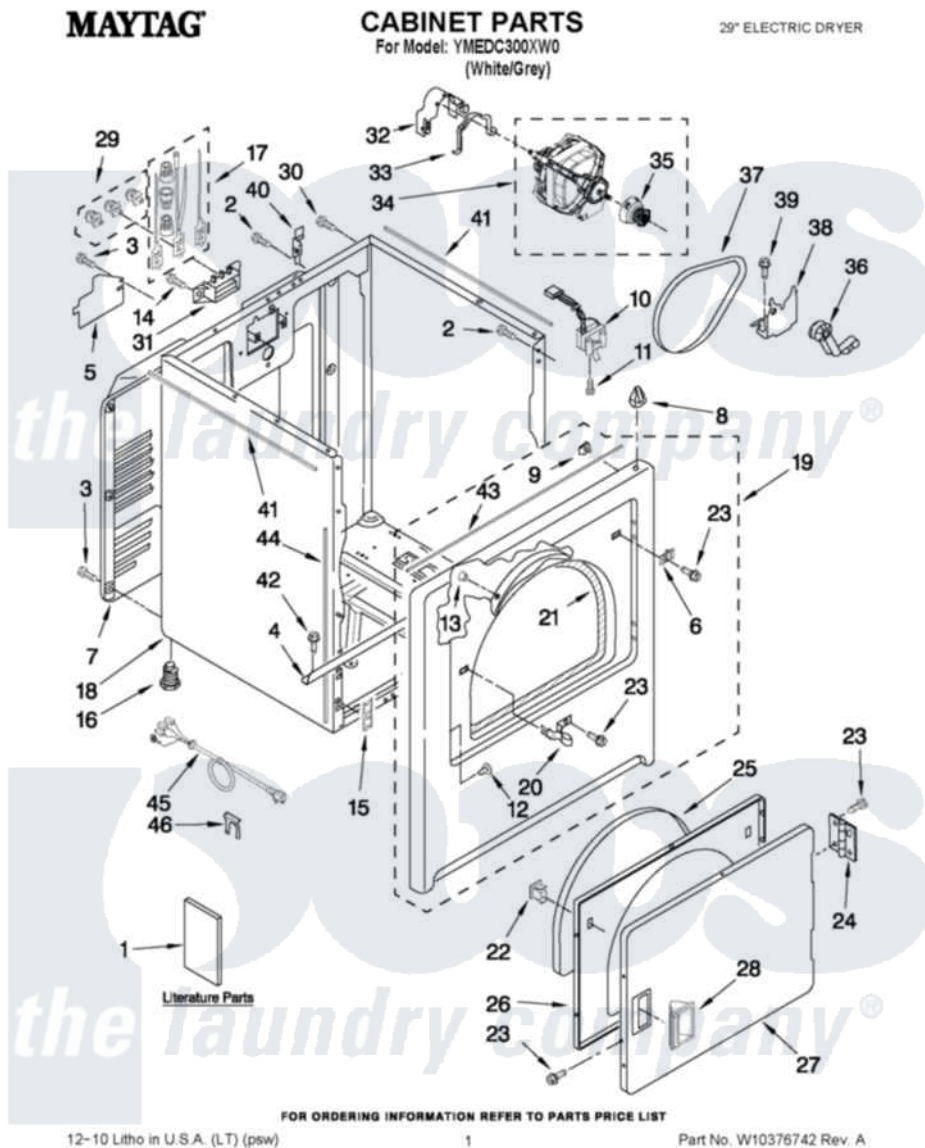

Maytag YMEDC300XW0 01 - CABINET PARTS

Maytag Residential Maytag YMEDC300XW0 Dryer Parts Parts Diagram 01 - CABINET PARTS
 Click on the part number to view part

Item	Original Part Number	Replaced By	Status	Part Description
1	W10096990		Not Available	USE & CARE GUIDE
"	W10346860		Not Available	WIRING DIAGRAM
"	W10096984		Not Available	INSTALLATION (INSTRUCTIONS)
2	3390631			Screw, 10-16 X 3/8
3	693995			Screw, Hex Head
4	W10236073			Bracket, Cabinet
5	3396795			Cover, Terminal Block
6	3403630			Plug, Strike Hole
7	3396805	280043		Panel-Rear
8	690363	18776		Lock, Front Top
9	98234			Clip, U-Bend
10	3406107			Door Switch Assembly
11	697773	3395530		Screw
12	3404413			Plug, Hinge Hole
13	685203	279220		Clip
14	343641	681414		Screw, 10AB X 1/2

15	3394083		Clip, Front Panel
16	3392100	49621	Feet-Leveling
NI	279810		Foot-Optional
17	279318		Terminal Tinned And Brass Panel
18	W10224934		Cabinet
19	W10224856		Panel, Front And Seal Assembly
20	3403431		Strike, Panel
21	3406129		Seal And Bearing Assembly
22	3389441		Door Catch Assembly
23	342055	488627	Screw
24	3405514	W10362431	Hinge And Pin Assembly
25	3405246		Seal, Door Push-To-Start
26	3402341		Door, Inner
27	3402335		Door, Front
28	8565970		Handle, Door
29	279393		Terminal Block Screw Kit
30	8533974	4331106	Screw, No.10-32 X 7/16
31	3397659		Block, Terminal
32	3404162		Clamp, Motor
33	W10121316		Plug, Multivent
34	8066206	279827	Motor-Drive
35	8066184		Pulley, Motor
36	691366		Idler And Pulley Assembly
37	W10198086		Belt, Drive
38	348780		Base, Motor
39	3400500		Bolt, 3405245 5/16-18 X 3/4
40	8066217		Hinge, Top
41	W10316529		Foam-Seal Cabinet
42	3390647	488729	Screw
43	W10316619		Seal, Spill Guard Foam
44	W10316529		Foam-Seal Cabinet
45	3394208		Cord, Power
46	694415		Clip, Strain Relief