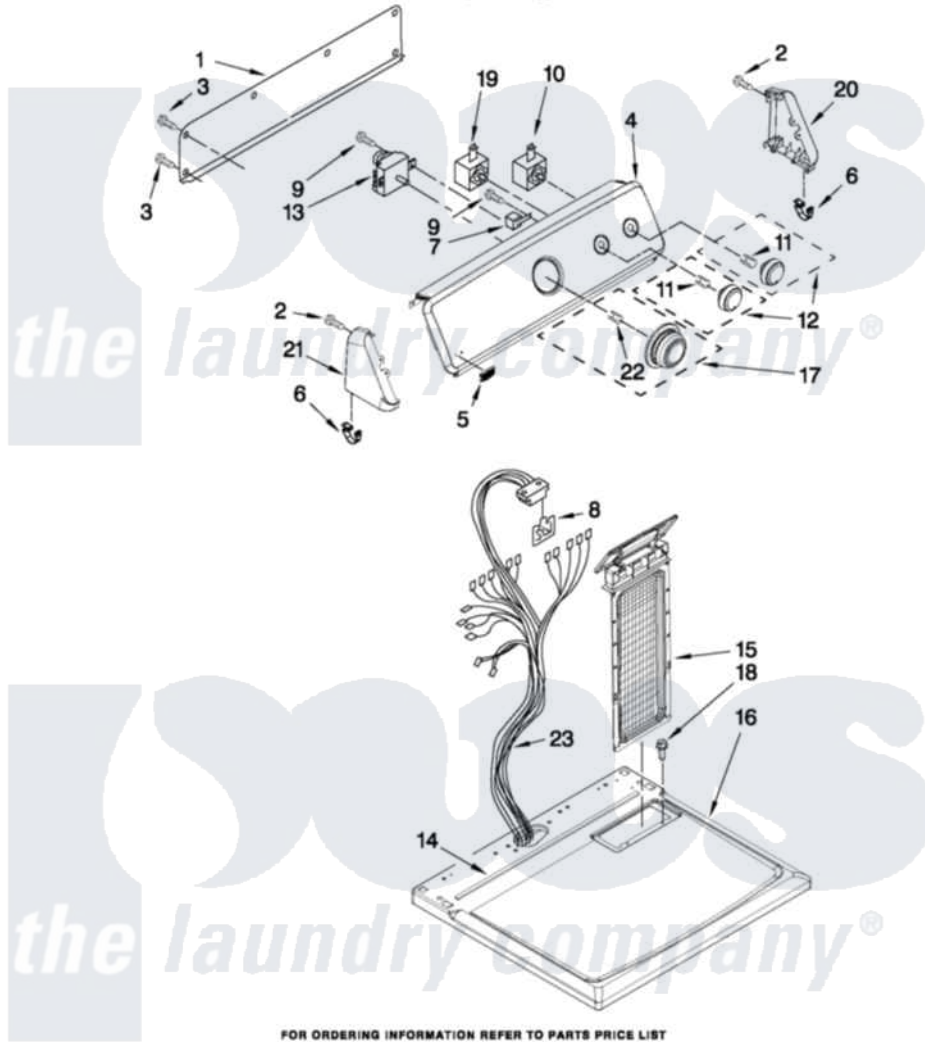

# Maytag YMEDC300XW0 02 - TOP AND CONSOLE PARTS

## TOP AND CONSOLE PARTS

For Model: YMEDC300XW0  
(White/Grey)

W10376742

FOR ORDERING INFORMATION REFER TO PARTS PRICE LIST

3

Maytag Residential Maytag YMEDC300XW0 Dryer Parts Parts Diagram 02 - TOP AND CONSOLE PARTS  
Click on the part number to view part

Item	Original Part Number	Replaced By	Status	Part Description
1	<a href="#">W10103406</a>			Panel, Rear Console
2	359625	<a href="#">487240</a>		Screw, For Mtg. Service Capacitor
3	<a href="#">693995</a>			Screw, Hex Head
4	<a href="#">W10115475</a>			Console Panel And Bracket Assembly
5	<a href="#">W10323734</a>			Badge, Assembly
6	<a href="#">8312709</a>			Clip-Console
7	<a href="#">694419</a>			Mini-Buzzer
8	<a href="#">8558178</a>			Control, Electronic
9	3348629	<a href="#">90767</a>		Screw, 8A X 3/8 HeX Washer Head Tapping
10	<a href="#">W10117655</a>			Switch, Push-To-Start
11	<a href="#">8536939</a>			Clip, Knob
12	<a href="#">W10317455</a>			Knob, Push-To-Start
13	<a href="#">8566184</a>			Timer Assembly
14	<a href="#">W10316616</a>			Foam Seal Top

15	<a href="#">8565972</a>		Screen, Lint
16	<a href="#">W10225059</a>		Top And Seal Assembly
17	<a href="#">W10317454</a>		Timer Knob And Dial Assembly
18	688983	<a href="#">487240</a>	Screw, For Mtg. Service Capacitor
19	<a href="#">8578354</a>		Switch, Temperature
20	<a href="#">W10193821</a>		Cap, End
21	<a href="#">W10193824</a>		Endcap Console Bracket
22	<a href="#">688805</a>		Clip, Spring Knob
23	W10346388	Not Available	HARNES, WIRING