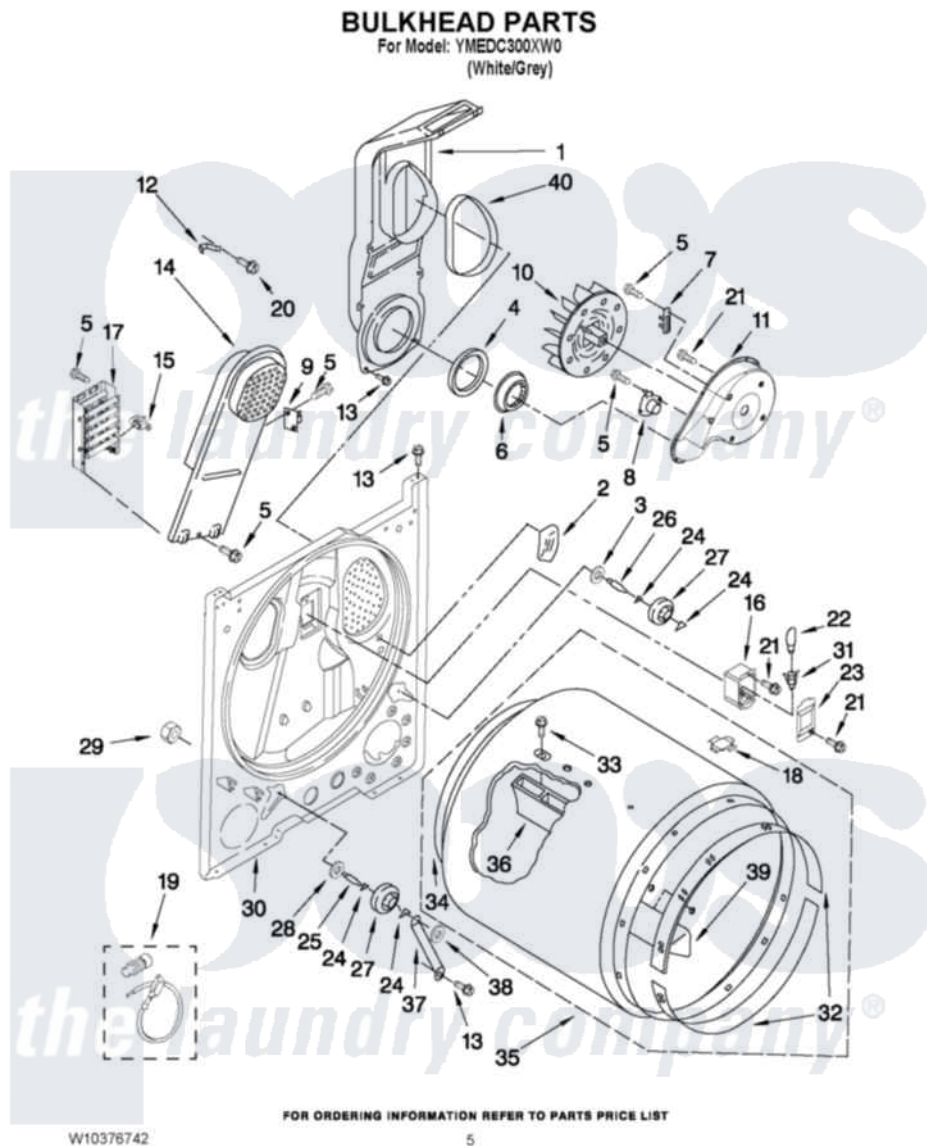

Maytag YMEDC300XW0 03 - BULKHEAD PARTS

Maytag [Residential Maytag YMEDC300XW0 Dryer Parts](#) Parts Diagram 03 - BULKHEAD PARTS
Click on the part number to view part

Item	Original Part Number	Replaced By	Status	Part Description
1	348368			Lint Chute Assembly
2	3976479	279366		Electrode
3	3388703			Washer, Support
4	347139			Seal, Lint Chute
5	90767			Screw, 8A X 3/8 HeX Washer Head Tapping
6	696302			Shield, Exhaust
7	3392519			Thermal Limiter
8	8318268			Thermostat, Internal-Bias
9	3977393	279816		Cutoff-Tml
10	694089			Wheel, Blower
11	8577230			Housing, Blower
12	3398161			CLIP
13	3390631			Screw, 10-16 X 3/8
14	8541818			Box, Heater
15	3977767			Thermostat, High Limit 250 F
16	3977373			Bracket, Drum Light

17	3403590	Not Available	Element, Heater
18	8066086		Plug, Drum Hole
19	279457		Wire Kit, Terminal
20	489463		Screw, 8-18 X 1/16
21	3390647	488729	Screw
22	3406124	22002263	Lamp
23	3402841	8532165	Lens, Drum Light
24	690997		Washer, Thrust
25	W10359270		Shaft, Drum Roller Threads
26	W10359269		Shaft, Drum Roller Threads
27	W10314171		Roller, Support Assembly
28	348197		Washer, Support
29	W10298789		Nut, Push-In
30	3403414		Bulkhead
31	W10136369		Socket, Drum Light Assembly
32	692526	279441	BeaRng-Rng
33	W10219342		Screw, Baffle Mounting
34	3406130	279857	Seal
35	695587		Drum Assembly
36	692490		Baffle, Drum
37	3976434		Bracket, Support Shaft
38	90296		Nut, Push On
39	3403636		Baffle, Drum
40	339956		Seal, Air Duct To Bulkhead