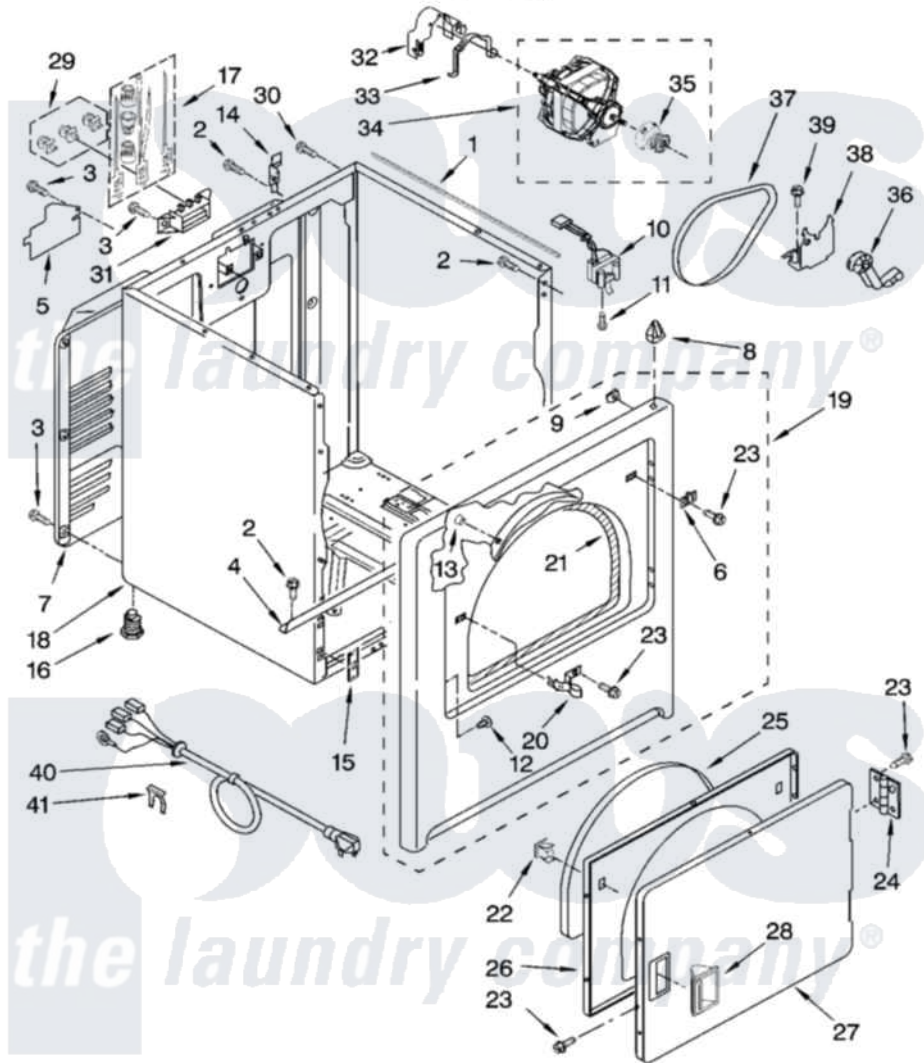

Maytag YMEDC400VW0 01 - CABINET PARTS

MAYTAG

CABINET PARTS

For Model: YMEDC400VW0
(White/Grey)

29" ELECTRIC DRYER

9-06 Litho in U.S.A. (LT)(bay)

1

Part No. W10225291 Rev. A

Maytag [Residential Maytag YMEDC400VW0 Dryer Parts](#) Parts Diagram 01 - CABINET PARTS

[Click on the part number to view part](#)

Item	Original Part Number	Replaced By	Status	Part Description
1	W10174643			Seal-Spill Guard
2	343641	681414		Screw, 10AB X 1/2
3	693995			Screw, Hex Head
4	8541400			Bracket, Cabinet
5	3394202		Not Available	Cover, Terminal Block
6	3403630			Plug, Strike Hole
7	3396805	280043		Panel-Rear
8	690363	18776		Lock, Front Top
9	98234			Clip, U-Bend
10	3406107			Door Switch Assembly
11	697773	3395530		Screw
12	3404413			Plug, Hinge Hole
13	685203	279220		Clip
14	8066217			Hinge, Top
15	3394083			Clip, Front Panel
16	3392100	49621		Feet-Leveling

"	279810		Foot-Optional
17	279318		Terminal Tinned And Brass Panel
18	8530603	8533643	Cabinet
19	3403444	279852	Panel
20	3403431		Strike, Panel
21	3406129		Seal And Bearing Assembly
22	3389441		Door Catch Assembly
23	342055	488627	Screw
24	3405514	W10362431	Hinge And Pin Assembly
25	3405246		Seal, Door Push-To-Start
26	3402341		Door, Inner
27	3402335		Door, Front
28	8565970		Handle, Door
29	279393		Terminal Block Screw Kit
30	697776	4331106	Screw, No.10-32 X 7/16
31	3397659		Block, Terminal
32	3404162		Clamp, Motor
33	W10121316		Plug, Multivent
34	W10194250	279827	Motor-Drve
35	8066184		Pulley, Motor
36	691366		Idler And Pulley Assembly
37	W10198086		Belt, Drive
38	348780		Base, Motor
39	3400500		Bolt, 3405245 5/16-18 X 3/4
40	3394208		Cord, Power
41	694415		Clip, Strain Relief