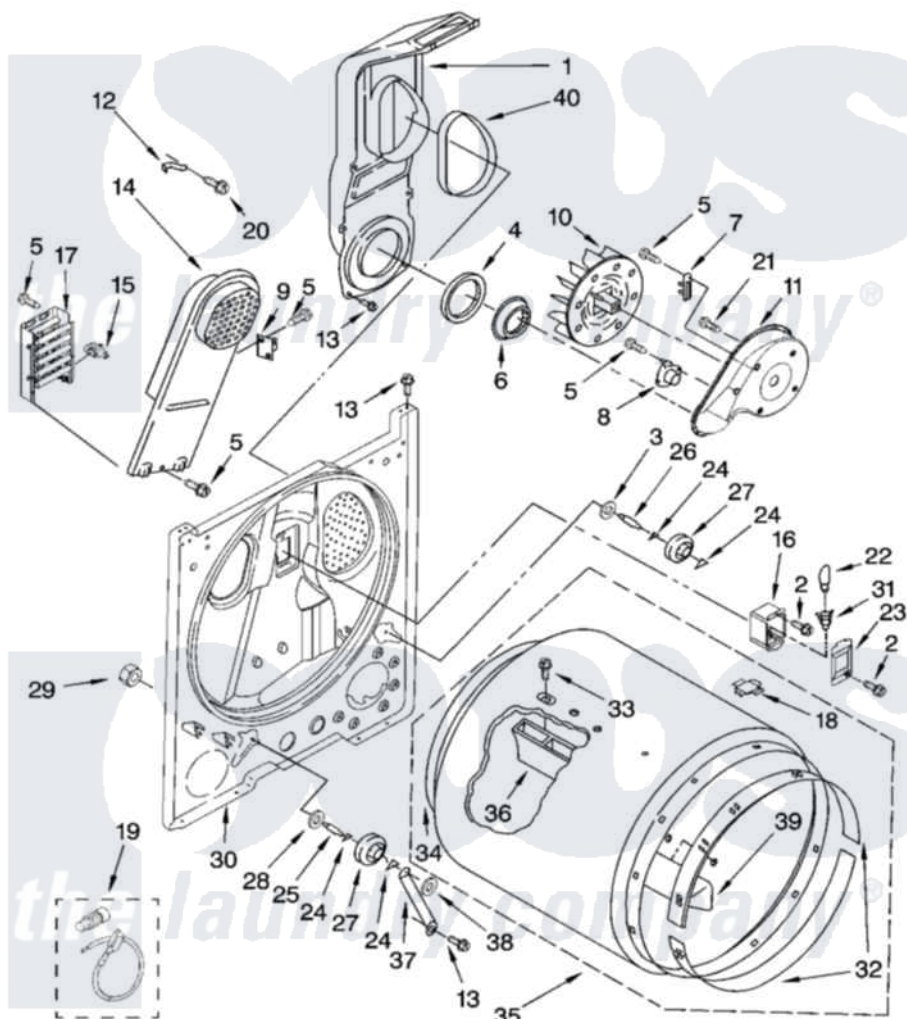

Maytag YMEDC400VW0 03 - BULKHEAD PARTS, OPTIONAL PARTS (NOT INCLUDED)

**BULKHEAD PARTS**

For Model: YMEDC400VW0  
(White/Grey)

W10225291

5

Maytag [Residential Maytag YMEDC400VW0 Dryer Parts](#) Parts Diagram 03 - BULKHEAD PARTS, OPTIONAL PARTS (NOT INCLUDED)

[Click on the part number to view part](#)

Item	Original Part Number	Replaced By	Status	Part Description
1	<a href="#">348368</a>			Lint Chute Assembly
2	487909	<a href="#">488729</a>		Screw
3	<a href="#">3388703</a>			Washer, Support
4	<a href="#">347139</a>			Seal, Lint Chute
5	<a href="#">90767</a>			Screw, 8A X 3/8 HeX Washer Head Tapping
6	<a href="#">696302</a>			Shield, Exhaust
7	<a href="#">3392519</a>			Thermal Limiter
8	<a href="#">3387134</a>			Thermostat, Internal-Bias
9	3977393	<a href="#">279816</a>		Cutoff-Tml
10	<a href="#">694089</a>			Wheel, Blower
11	<a href="#">8577230</a>			Housing, Blower
12	3398161			CLIP
13	343641	<a href="#">681414</a>		Screw, 10AB X 1/2
14	<a href="#">8541818</a>			Box, Heater