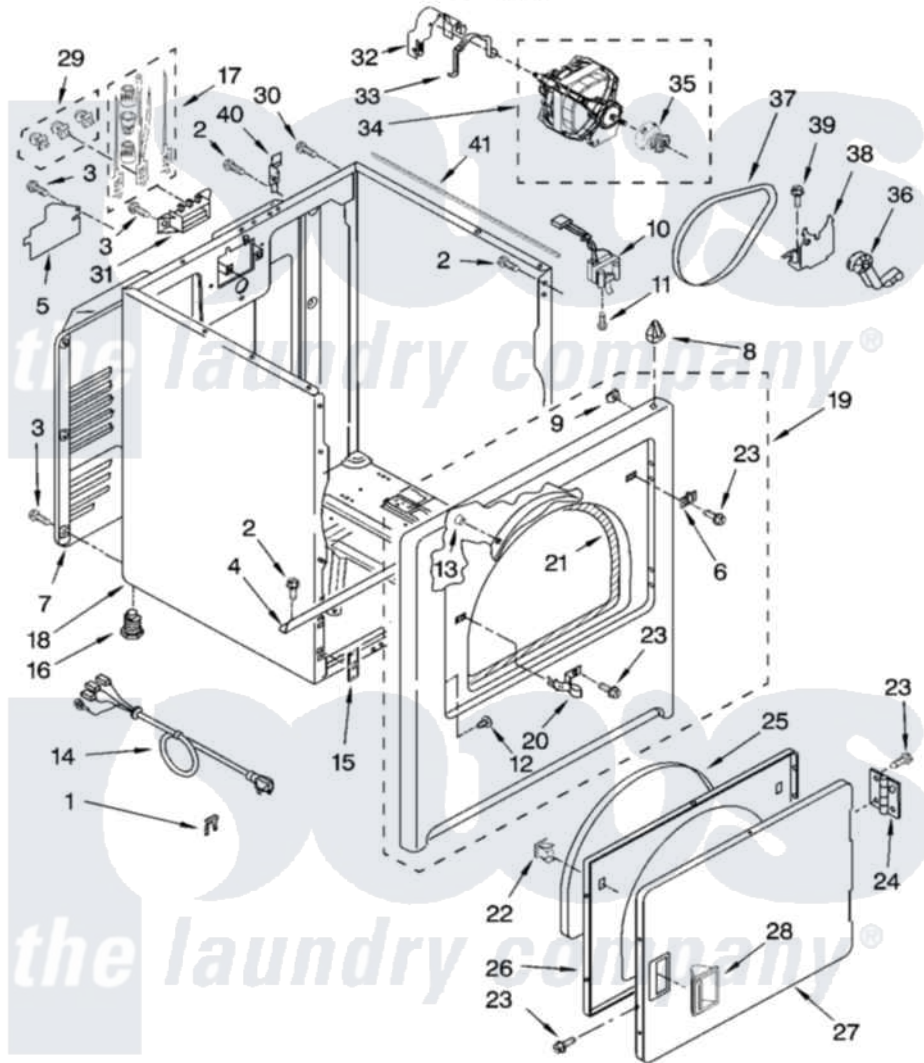

Maytag YMEDC500VW0 01 - CABINET PARTS

MAYTAG

CABINET PARTS

For Model: YMEDC500VW0
(White/Grey)

29" ELECTRIC DRYER

9-08 Litho in U.S.A. (LT)(bay)

1

Part No. W10225298 Rev. A

Maytag [Residential Maytag YMEDC500VW0 Dryer Parts](#) Parts Diagram 01 - CABINET PARTS

[Click on the part number to view part](#)

Item	Original Part Number	Replaced By	Status	Part Description
1	694415			Clip, Strain Relief
2	343641	681414		Screw, 10AB X 1/2
3	693995			Screw, Hex Head
4	8541400			Bracket, Cabinet
5	3394202		Not Available	Cover, Terminal Block
6	3403630			Plug, Strike Hole
7	3396805	280043		Panel-Rear
8	690363	18776		Lock, Front Top
9	98234			Clip, U-Bend
10	3406107			Door Switch Assembly
11	697773	3395530		Screw
12	3404413			Plug, Hinge Hole
13	685203	279220		Clip
14	3394208			Cord, Power
15	3394083			Clip, Front Panel
16	3392100	49621		Feet-Leveling

"	279810		Foot-Optional
17	279318		Terminal Tinned And Brass Panel
18	8530603	8533643	Cabinet
19	3403444	279852	Panel
20	3403431		Strike, Panel
21	3406129		Seal And Bearing Assembly
22	3389441		Door Catch Assembly
23	342055	488627	Screw
24	3405514	W10362431	Hinge And Pin Assembly
25	3405246		Seal, Door Push-To-Start
26	3402341		Door, Inner
27	3402335		Door, Front
28	8565970		Handle, Door
29	279393		Terminal Block Screw Kit
30	697776	4331106	Screw, No.10-32 X 7/16
31	3397659		Block, Terminal
32	3404162		Clamp, Motor
33	W10121316		Plug, Multivent
34	W10194250	279827	Motor-Drve
35	8066184		Pulley, Motor
36	691366		Idler And Pulley Assembly
37	W10198086		Belt, Drive
38	348780		Base, Motor
39	3400500		Bolt, 3405245 5/16-18 X 3/4
40	8066217		Hinge, Top
41	W10174643		Seal-Spill Guard