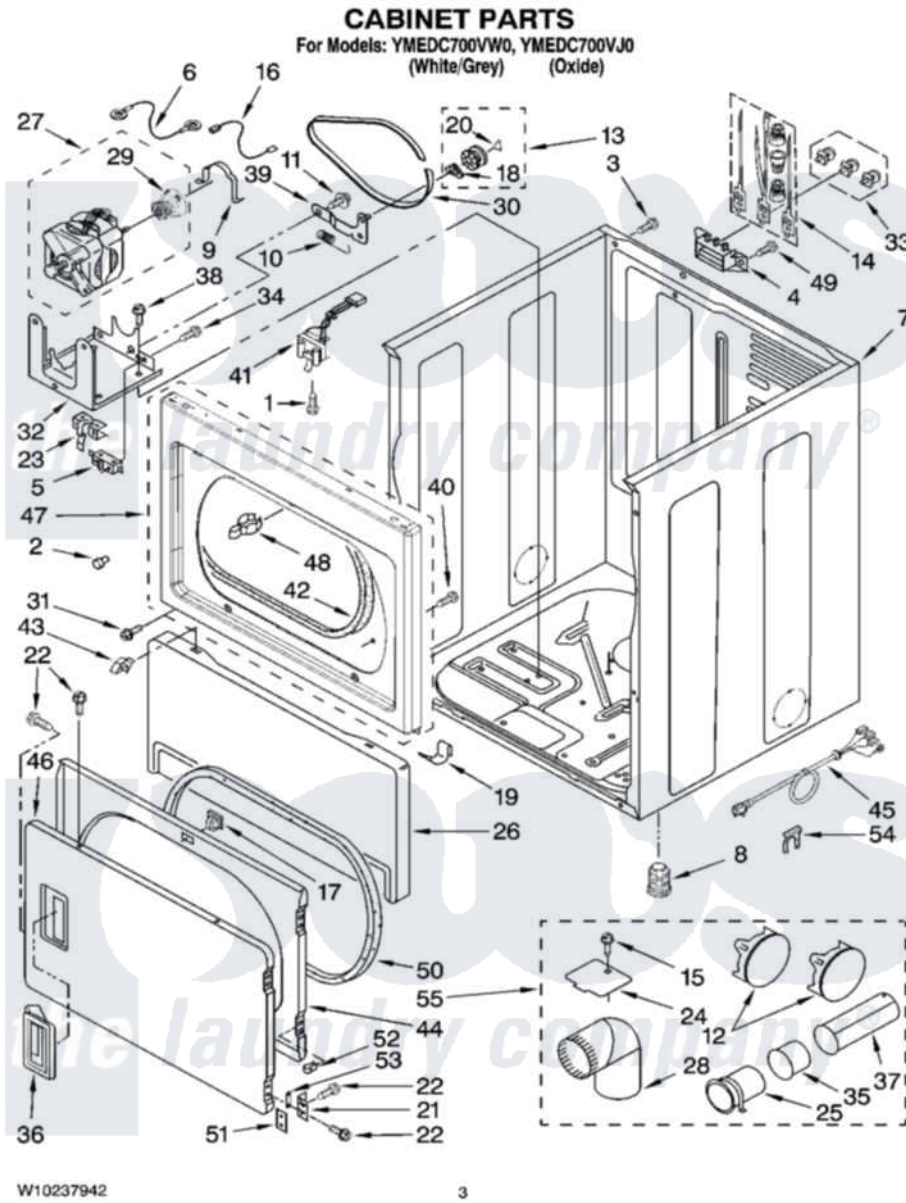

# Maytag YMEDC700VJ0 02 - CABINET PARTS

Maytag [Residential Maytag YMEDC700VJ0 Dryer Parts](#) Parts Diagram 02 - CABINET PARTS  
Click on the part number to view part

Item	Original Part Number	Replaced By	Status	Part Description
1	697773	<a href="#">3395530</a>		Screw
2	<a href="#">693152</a>			Bumper, Console
3	8533974	<a href="#">4331106</a>		Screw, No.10-32 X 7/16
4	<a href="#">3397659</a>			Block, Terminal
5	3394881	<a href="#">279782</a>		Switch-Lid
6	<a href="#">3398948</a>			Wire, Jumper
7	<a href="#">8310656</a>			Cabinet
"	<a href="#">W10212721</a>			Cabinet
8	3392100	<a href="#">49621</a>		Feet-Leveling
"	<a href="#">279810</a>			Foot-Optional
9	<a href="#">660658</a>			Clamp, Motor Mounting 343481 685441
10	<a href="#">3387374</a>			Spring, Idler
11	<a href="#">3389420</a>			Retainer-Idler 1/4-20 X 1/16
12	697750	<a href="#">W10470674</a>		Dryer Exhaust Kit
"	W10151499	<a href="#">W10404617</a>		Plug, Multivent
13	3388672	<a href="#">279640</a>		Pulley-ldr