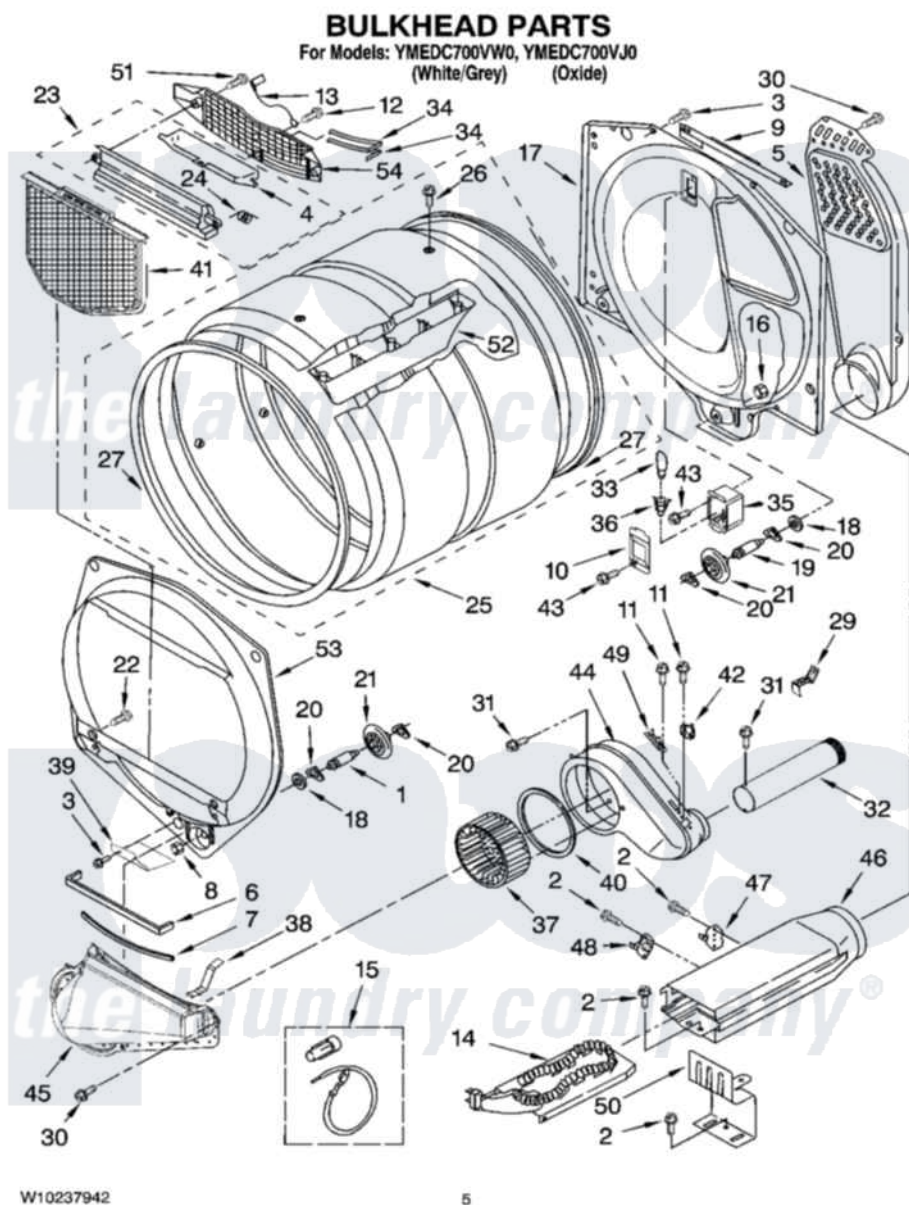

# Maytag YMEDC700VJ0 03 - BULKHEAD PARTS, OPTIONAL PARTS (NOT INCLUDED)

Maytag Residential Maytag YMEDC700VJ0 Dryer Parts Parts Diagram 03 - BULKHEAD PARTS, OPTIONAL PARTS (NOT INCLUDED)

[Click on the part number to view part](#)

Item	Original Part Number	Replaced By	Status	Part Description
1	8575324	<a href="#">W10359271</a>		Shaft, Drum Roller Threads
2	<a href="#">90767</a>			Screw, 8A X 3/8 HeX Washer Head Tapping
3	3390647	<a href="#">488729</a>		Screw
4	3394984	<a href="#">8563758</a>		Door, Lint Screen
5	697354	<a href="#">3387911</a>		Duct-Air
6	<a href="#">697813</a>			Seal, Outlet Housing
7	697814	<a href="#">697813</a>		Seal, Outlet Housing
8	3934666	<a href="#">W10080210</a>		Nut, 3/8 X 16
9	8571651	<a href="#">W10118337</a>		Bracket-Bulkhead Upper Mounting
10	3402841	<a href="#">8532165</a>		Lens, Drum Light
11	8533971	<a href="#">90767</a>		Screw, 8A X 3/8 HeX Washer Head Tapping
12	359625	<a href="#">487240</a>		Screw, For Mtg. Service Capacitor