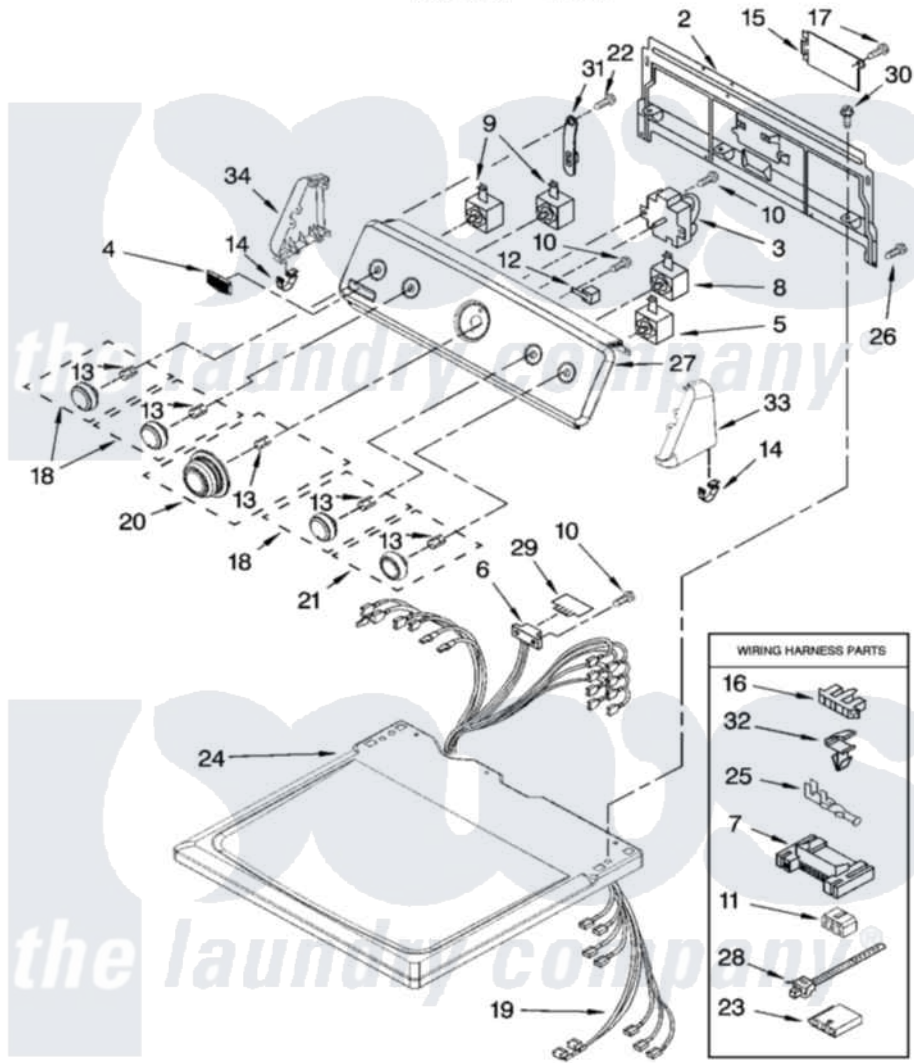

## TOP AND CONSOLE PARTS

27" ELECTRIC DRYER

For Models: YMEDC700VW0, YMEDC700VJ0  
(White/Grey) (Oxide)

11-08 Printed in U.S.A. (LT)(bay)

1

Part No. W10237942 Rev. A

Maytag Residential Maytag YMEDC700VW0 Dryer Parts Parts Diagram 01 - TOP AND CONSOLE PARTS

Click on the part number to view part

Item	Original Part Number	Replaced By	Status	Part Description
2	8317305	<a href="#">285909</a>		Panel-Rear
3	<a href="#">8566184</a>			Timer Assembly
4	<a href="#">W10101390</a>			Badge Assembly
"	<a href="#">W10103431</a>			Badge Assembly
5	<a href="#">3398094</a>			Switch, Push To Start
6	<a href="#">3391885</a>			Connector, Edge
7	<a href="#">3395683</a>			Receptacle, Multi-Terminal
8	<a href="#">8578352</a>			Switch, Temperature
9	<a href="#">3405156</a>			Switch, Rotary
10	8533971	<a href="#">90767</a>		Screw, 8A X 3/8 HeX Washer Head Tapping
11	<a href="#">3347243</a>			Block, Disconnect
12	<a href="#">694419</a>			Mini-Buzzer
13	<a href="#">8536939</a>			Clip, Knob
14	<a href="#">8312709</a>			Clip-Console
15	8576583	<a href="#">W10119283</a>		Cover, Terminal Block
16	<a href="#">3397269</a>			Connector, Timer