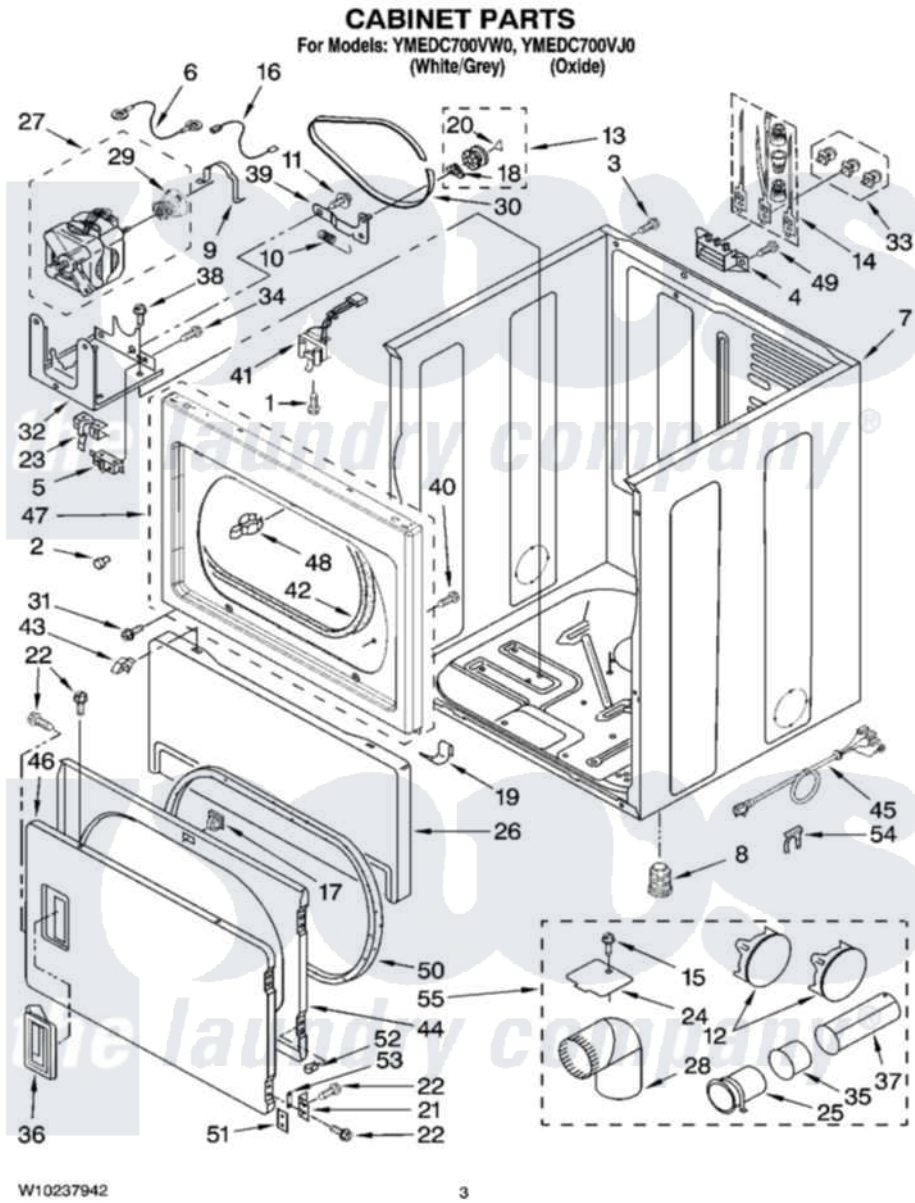

# Maytag YMEDC700VW0 02 - CABINET PARTS

Maytag [Residential Maytag YMEDC700VW0 Dryer Parts](#) Parts Diagram 02 - CABINET PARTS  
Click on the part number to view part

Item	Original Part Number	Replaced By	Status	Part Description
1	697773	<a href="#">3395530</a>		Screw
2	<a href="#">693152</a>			Bumper, Console
3	8533974	<a href="#">4331106</a>		Screw, No.10-32 X 7/16
4	<a href="#">3397659</a>			Block, Terminal
5	3394881	<a href="#">279782</a>		Switch-Lid
6	<a href="#">3398948</a>			Wire, Jumper
7	<a href="#">8310656</a>			Cabinet
"	<a href="#">W10212721</a>			Cabinet
8	3392100	<a href="#">49621</a>		Feet-Leveling
"	<a href="#">279810</a>			Foot-Optional
9	<a href="#">660658</a>			Clamp, Motor Mounting 343481 685441
10	<a href="#">3387374</a>			Spring, Idler
11	<a href="#">3389420</a>			Retainer-Idler 1/4-20 X 1/16
12	697750	<a href="#">W10470674</a>		Dryer Exhaust Kit
"	W10151499	<a href="#">W10404617</a>		Plug, Multivent
13	3388672	<a href="#">279640</a>		Pulley-ldr