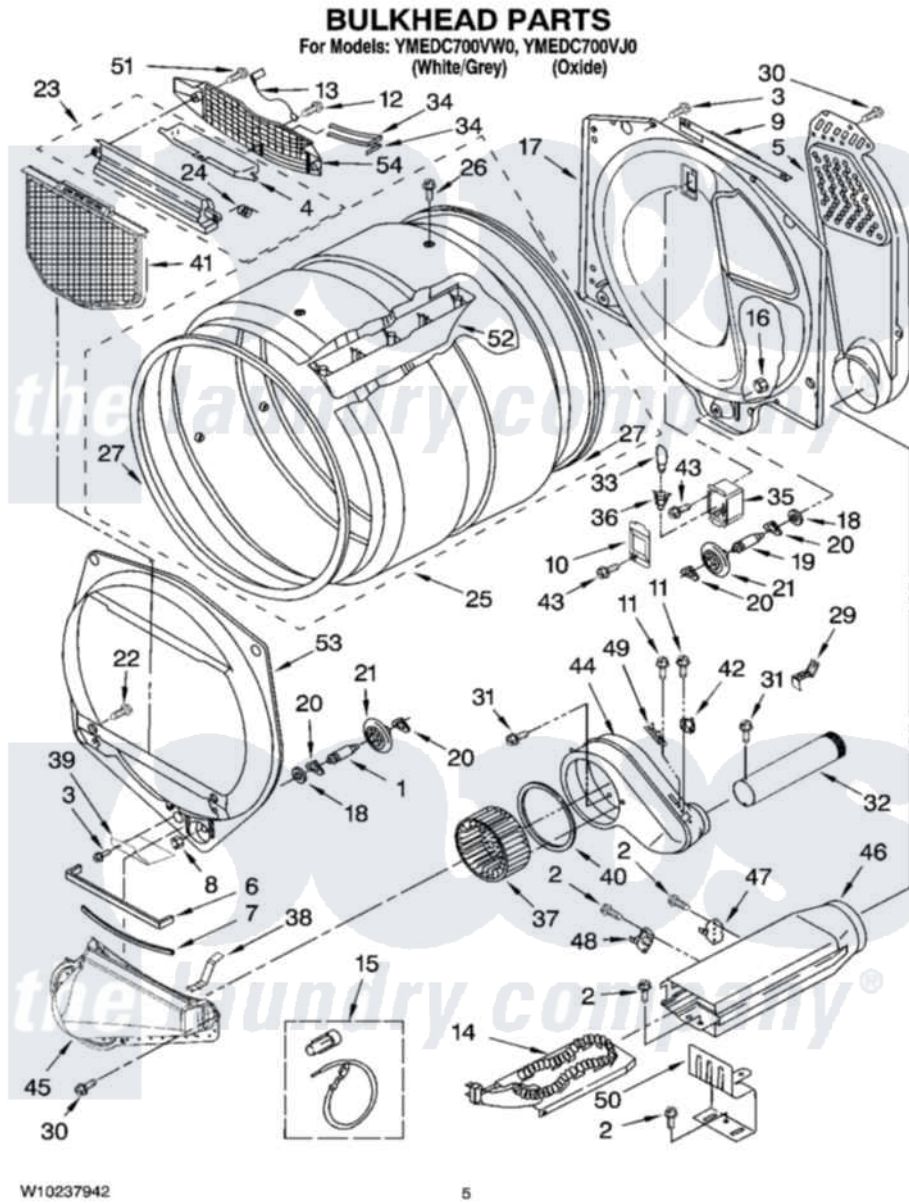

Maytag YMEDC700VW0 03 - BULKHEAD PARTS, OPTIONAL PARTS (NOT INCLUDED)

Maytag Residential Maytag YMEDC700VW0 Dryer Parts Parts Diagram 03 - BULKHEAD PARTS, OPTIONAL PARTS (NOT INCLUDED)

Click on the part number to view part

Item	Original Part Number	Replaced By	Status	Part Description
1	8575324	W10359271		Shaft, Drum Roller Threads
2	90767			Screw, 8A X 3/8 HeX Washer Head Tapping
3	3390647	488729		Screw
4	3394984	8563758		Door, Lint Screen
5	697354	3387911		Duct-Air
6	697813			Seal, Outlet Housing
7	697814	697813		Seal, Outlet Housing
8	3934666	W10080210		Nut, 3/8 X 16
9	8571651	W10118337		Bracket-Bulkhead Upper Mounting
10	3402841	8532165		Lens, Drum Light
11	8533971	90767		Screw, 8A X 3/8 HeX Washer Head Tapping
12	359625	487240		Screw, For Mtg. Service Capacitor