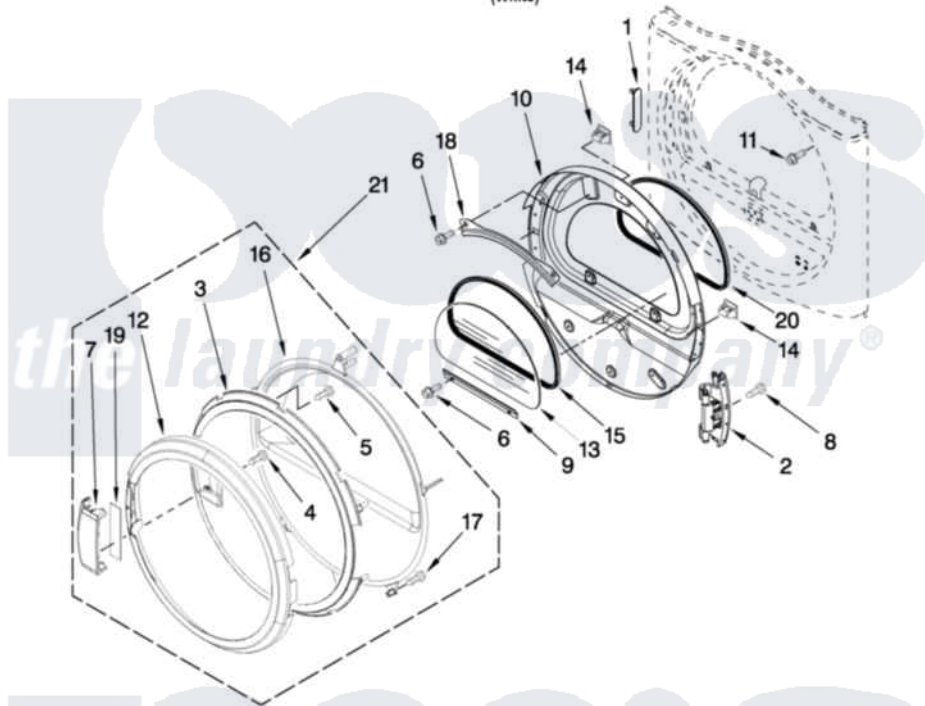

# Maytag YMEDE200XW0 04 - DOOR PARTS

## DOOR PARTS

For Model: YMEDE200XW0  
(White)

W10319786

FOR ORDERING INFORMATION REFER TO PARTS PRICE LIST

7

Maytag [Residential Maytag YMEDE200XW0 Dryer Parts](#) Parts Diagram 04 - DOOR PARTS

[Click on the part number to view part](#)

Item	Original Part Number	Replaced By	Status	Part Description
1	<a href="#">W10256915</a>			Label, Hinge Hole Cover
2	W10304672	<a href="#">8578887</a>		Door Hinge Assembly
3	<a href="#">W10119053</a>			Door Screen And Intermediate Assembly
4	<a href="#">9742177</a>			Screw, 8-18 X .625
5	<a href="#">3400618</a>			Screw, 6-19 X 3/8
6	3393258	<a href="#">3373329D</a>		Screw
7	<a href="#">W10117478</a>			Handle, Door
8	<a href="#">W10159996</a>			Screw, 10-24 X 25/64
9	<a href="#">8519354</a>			Retainer-Window
10	W10259900	<a href="#">W10164062</a>		Door Assembly
11	<a href="#">355515</a>			Screw, 8-18 X 11/16
12	<a href="#">W10253122</a>			Door, Outer Ring
13	<a href="#">W10286878</a>			Window
14	690081	<a href="#">279570</a>		Latch
15	<a href="#">8579663</a>			Seal, Window
16	<a href="#">8580059</a>			Door, Intermediate

17	<a href="#">8534022</a>		Screw, 8-18 X 1/16
18	<a href="#">8519356</a>		Retainer-Window
19	<a href="#">W10112927</a>		Pad, Door Handle
20	N/P	Not Available	DOOR SEAL (NOT SERVICABLE)
21	<a href="#">W10283417</a>		Door, Outer Assembly