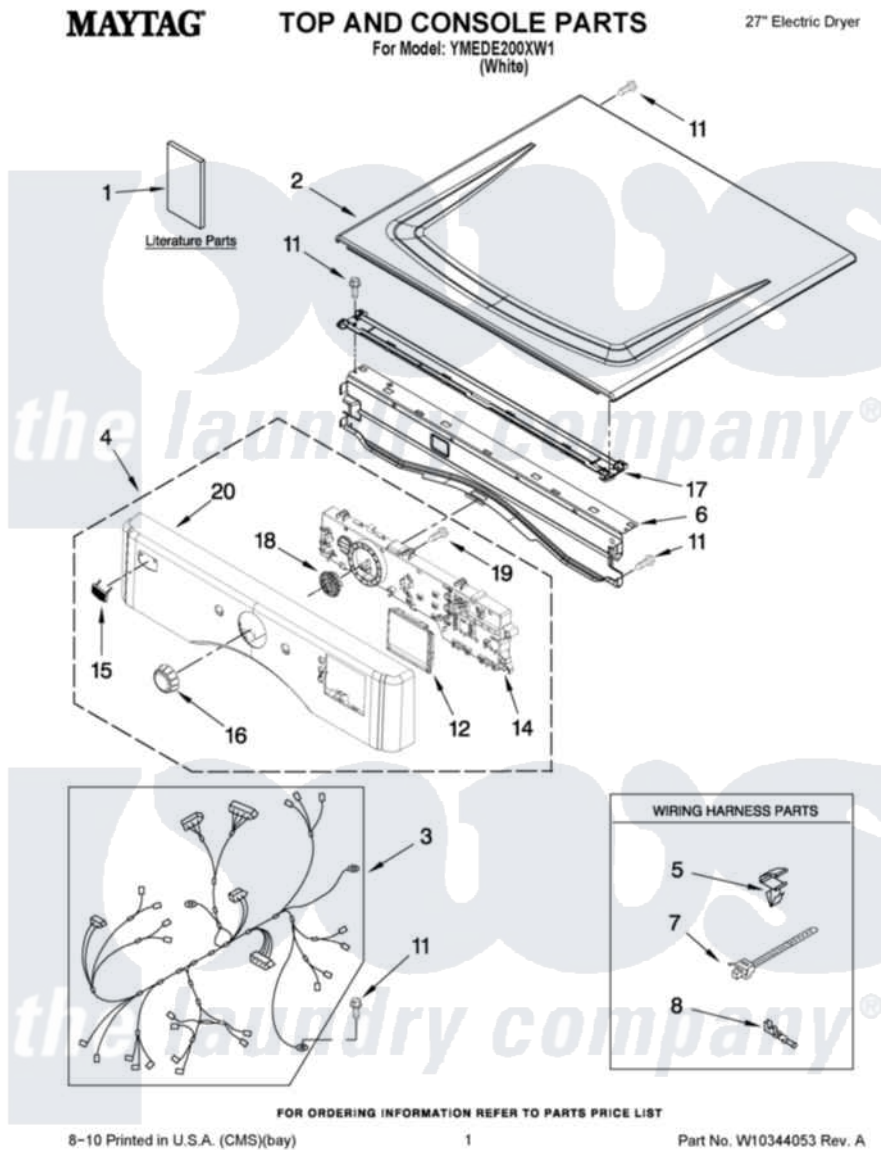

# Maytag YMEDE200XW1 01 - TOP AND CONSOLE PARTS

Maytag Residential Maytag YMEDE200XW1 Dryer Parts Parts Diagram 01 - TOP AND CONSOLE PARTS  
 Click on the part number to view part

Item	Original Part Number	Replaced By	Status	Part Description
1	W10240878		Not Available	USE & CARE GUIDE
"	W10286854		Not Available	TECH SHEET
"	W10240584		Not Available	INSTALLATION, INSTRUCTION
2	8563730	<a href="#">W10336080</a>		Top
3	W10251444		Not Available	HARNESS, MAIN
4	<a href="#">W10247268</a>			Console Panel, Assembly
5	<a href="#">3394427</a>			Clip-Harness
6	<a href="#">8565237</a>			Bracket, Console
7	<a href="#">3391018</a>			Tie Cable
8	<a href="#">94614</a>			Terminal
11	3390647	<a href="#">488729</a>		Screw
12	<a href="#">W10215794</a>			Window, Console Display
14	<a href="#">W10253073</a>			Assembly, User Interface
15	<a href="#">W10177245</a>			Medallion
16	<a href="#">W10215799</a>			Knob Assembly
17	<a href="#">W10266747</a>			Channel-Water, Dryer