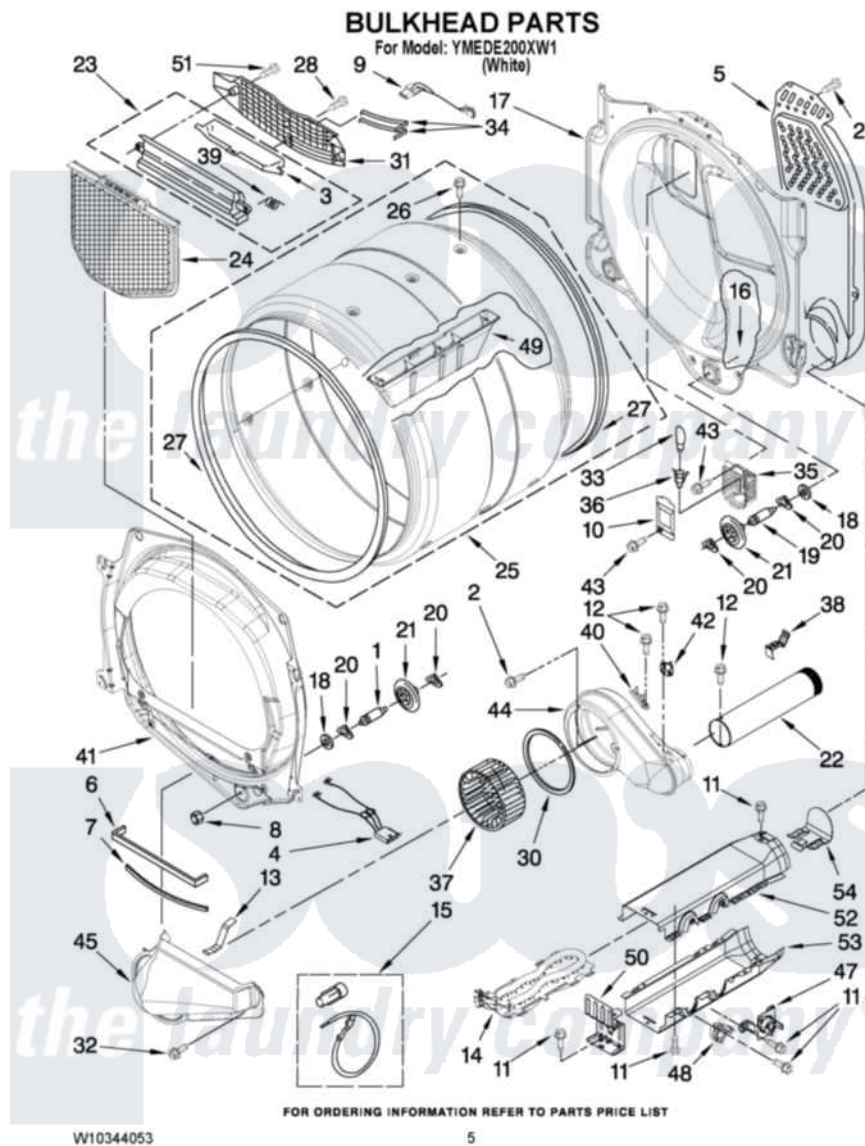

Maytag YMEDE200XW1 03 - BULKHEAD PARTS

Maytag [Residential Maytag YMEDE200XW1 Dryer Parts](#) Parts Diagram 03 - BULKHEAD PARTS
Click on the part number to view part

Item	Original Part Number	Replaced By	Status	Part Description
1	8575324	W10359271		Shaft, Drum Roller Threads
2	3390647	488729		Screw
3	W10153413			Door, Lint Screen
4	3406653			Harness, Sensor
5	697354	3387911		Duct-Air
6	697813			Seal, Outlet Housing
7	697814	697813		Seal, Outlet Housing
8	3934666	W10080210		Nut, 3/8 X 16
9	W10110975			Harness, Sensor
10	3402841	8532165		Lens, Drum Light
11	693995			Screw, Hex Head
12	8533971	90767		Screw, 8A X 3/8 HeX Washer Head Tapping
13	8066208			Clip-Exhaust
14	8544771			Heater Element
15	279457			Wire Kit, Terminal
16	W10001120	W10080190		Nut, 3/8-16

17	W10080170		Bulkhead, Rear
18	3387459	W10080960	Washer, Support
19	8575325	W10359272	Shaft, Roller Drum Threads
20	690997		Washer, Thrust
21	8536973	W10314173	Support
22	8563728		Exhaust Pipe
23	W10153423		Outlet Grille, Housing Assembly
24	W10049370	W10120998	Screen
25	W10153420		Complete Drum Assembly
26	W10219342		Screw, Baffle Mounting
27	W10166807	280114	Seal
28	695240	488729	Screw
30	697770		Seal, Cover Plate Blower Housing
31	W10153412		Grille, Outlet
32	489463		Screw, 8-18 X 1/16
33	3406124	22002263	Lamp
34	3387223		Electrode, Sensor
35	8578825		Bracket, Drum Light
36	W10214261		Socket, Drum Light Assembly
37	697772		Wheel, Blower
38	8572105		Retainer, Toe Panel
39	3394986		Spring, Lint Screen Door
40	3392519		Thermal Limiter
41	8565061		Bulkhead, Front
42	8577274		Thermostat 295F
43	487909	488729	Screw
44	8544362	W10119255	Housing, Blower
45	8066168	W10128606	Duct-Lint
47	8318314	279973	Kit, Thermal Cut-Off
48	3391914		Thermostat 295 F
49	W10153409		Baffle, Drum
50	8066099		Bracket, Heater Box
51	3387230		Screw, 10-16 X 13/16
52	8544769		Housing, Blower Lint Duct Assembly
53	8544770		Housing Slot, Heater Box
54	8544776		Flange, Heater Box