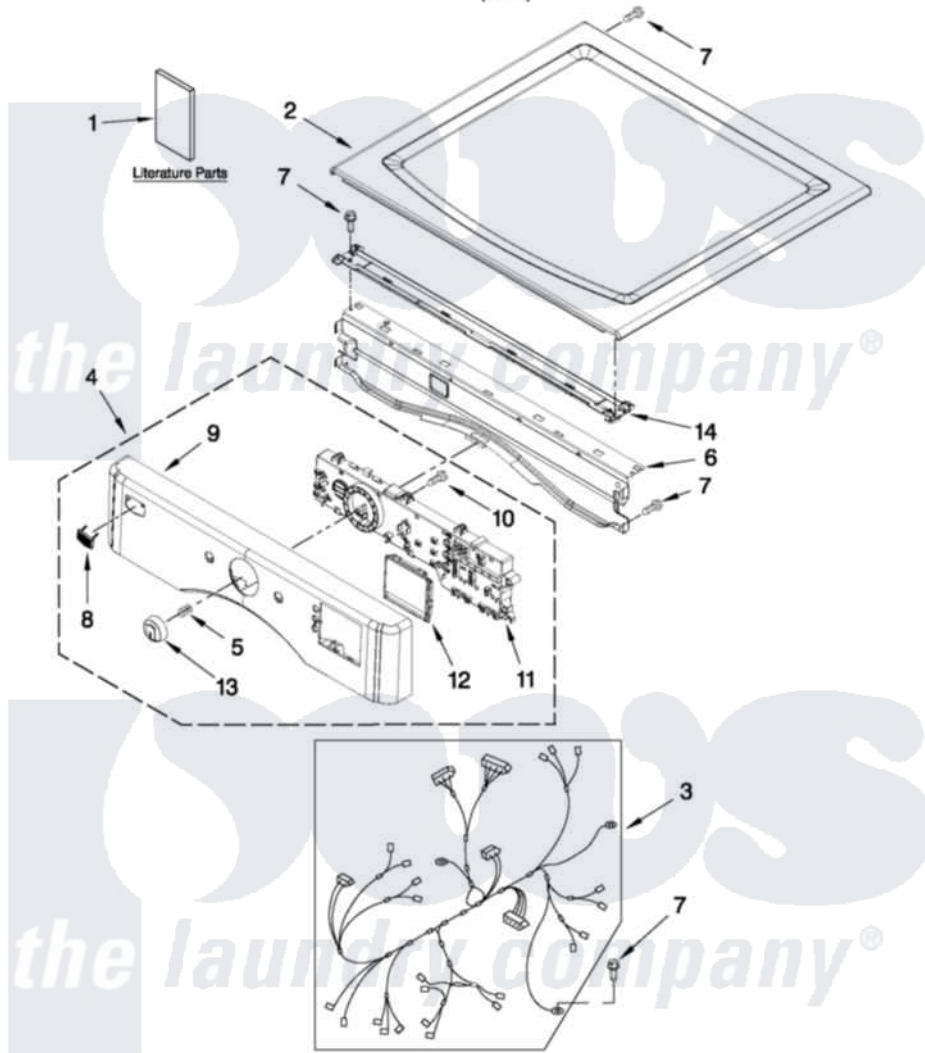

Maytag YMEDE201YW0 01 - TOP AND CONSOLE PARTS

MAYTAG

TOP AND CONSOLE PARTS

27" Electric Dryer

For Model: YMEDE201YW0
(White)

FOR ORDERING INFORMATION REFER TO PARTS PRICE LIST

6-11 Printed in U.S.A. (JLP)(bay)

1

Part No. W10414007 Rev. A

[Maytag Residential Maytag YMEDE201YW0 Dryer Parts](#) Parts Diagram 01 - TOP AND CONSOLE PARTS

[Click on the part number to view part](#)

Item	Original Part Number	Replaced By	Status	Part Description
1	W10385090		Not Available	USE & CARE GUIDE
"	W10386307		Not Available	TECH SHEET
"	W10385100		Not Available	INSTALLATION INSTRUCTIONS
2	W10336080			Top
3	W10251444		Not Available	HARNESS, MAIN
4	W10376631			Harness, Main Anel, Console
5	8536939			Clip, Knob
6	8565237			Bracket, Console
7	3390647	488729		Screw
8	W10316087			Badge Assembly
9	W10375888		Not Available	CONSOLE PANEL
10	W10006580			Screw, M3-1.12 X12 Pn 6l Spl
11	W10387236		Not Available	ASSEMBLY, USER-INTERFACE
12	W10215794			Window, Console Display
13	W10251381			Knob, Control