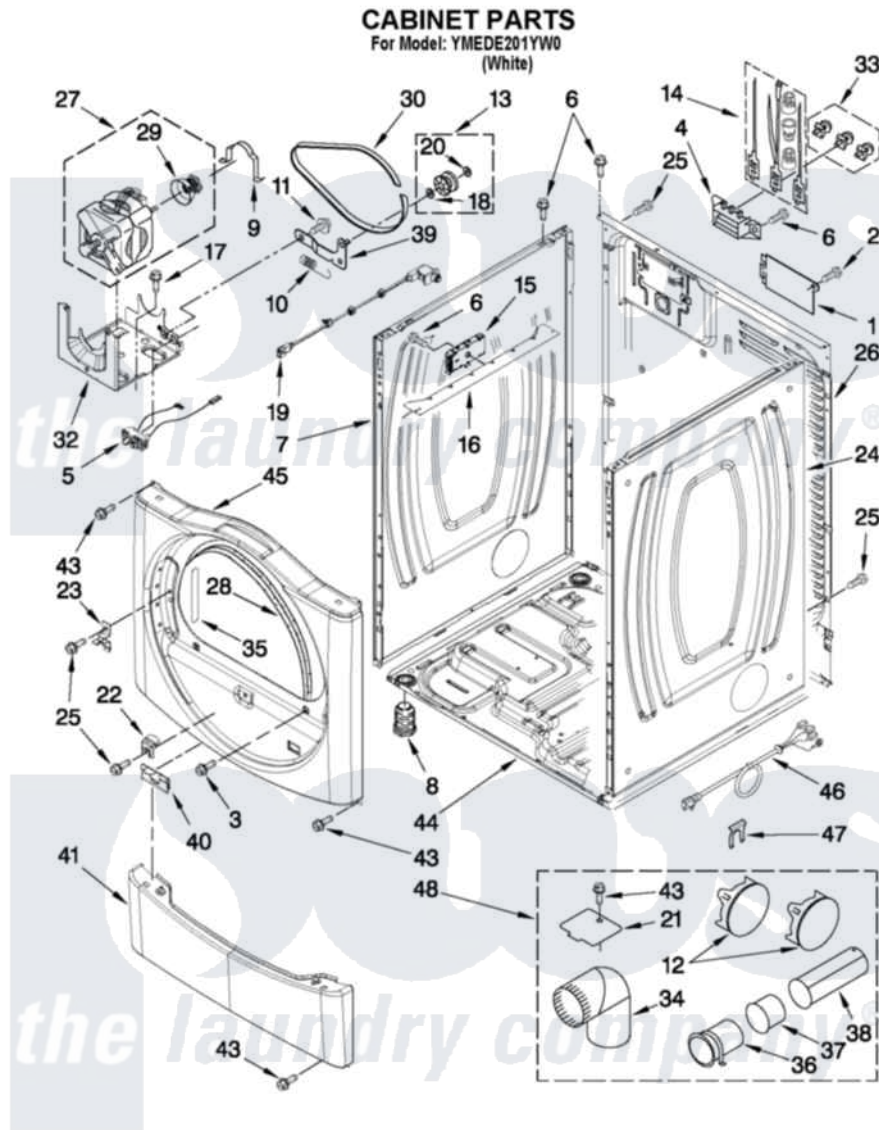

Maytag YMEDE201YW0 02 - CABINET PARTS

FOR ORDERING INFORMATION REFER TO PARTS PRICE LIST

W10414007

3

Maytag [Residential Maytag YMEDE201YW0 Dryer Parts](#) Parts Diagram 02 - CABINET PARTS
 Click on the part number to view part

Item	Original Part Number	Replaced By	Status	Part Description
1	W10119283			Cover, Terminal Block
2	8533974	4331106		Screw, No.10-32 X 7/16
3	3357011	308685		Side Trim)
4	3397659			Block, Terminal
5	W10246525	W10314253		Switch, Assembly Broken Belt
6	3390814	90767		Screw, 8A X 3/8 HeX Washer Head Tapping
7	8565054			Panel, Side
8	3392100	49621		Feet-Leveling
NI	279810			Foot-Optional
9	660658			Clamp, Motor Mounting 343481 685441
10	3387374			Spring, Idler
11	3389420			Retainer-Idler 1/4-20 X 1/16
12	W10331132			Dryer Exhaust Kit
13	3388672	279640		Pulley-ldr
14	279218			Terminal Tinned And Brass

14	279910		Panel
15	W10286016	W10405827	Control Board
16	8563727		Bracket, Control
17	343641	681414	Screw, 10AB X 1/2
18	W10121334		Washer, Thrust
19	W10318609		Switch, Assembly Door
20	W10121334		Washer, Thrust
21	8066115	3394331	Plate Cover
22	8565083		Ramp, Door
23	8565122		Strike, Door
24	8565048		Panel, Side
25	3393008	308685	Side Trim)
26	8565059		Panel, Rear
27	8538263	279787	Motor-Drive
28	3387242		Seal, Front Panel
29	8578220		Pulley, Motor
30	W10112954		Belt, Drive
32	W10242878		Bracket, Motor Mounting
33	279393		Terminal Block Screw Kit
34	49026		4" - 90° Elbow
35	W10085210		Label-Hinge Hole Cover Front Panel
36	8563747		Exhaust Pipe Medium Pipe
37	8563750		Exhaust Pipe
38	8563749		Exhaust Pipe
39	3388674	W10118756	Idler Bracket
40	8519459		Clip, Toe Panel
41	8540621		Panel, Toe
43	3390647	488729	Screw
44	8565046		(BROKEN BELT BASE, CABINET SWITCH)
45	W10117421		Front Panel
46	8579325		Power Cord
47	694415		Clip, Strain Relief
48	W10186596	W10470674	Dryer Exhaust Kit