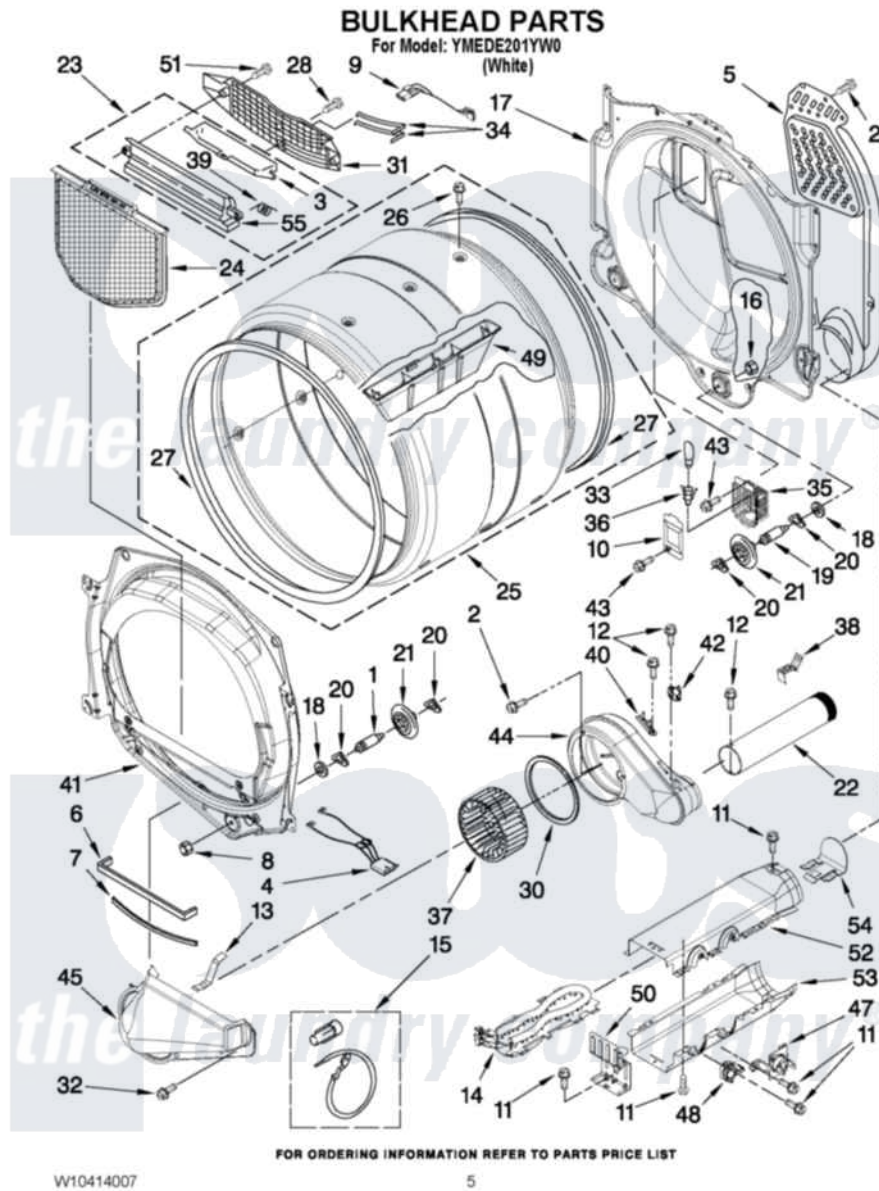

Maytag YMEDE201YW0 03 - BULKHEAD PARTS

Maytag [Residential Maytag YMEDE201YW0 Dryer Parts](#) Parts Diagram 03 - BULKHEAD PARTS
Click on the part number to view part

Item	Original Part Number	Replaced By	Status	Part Description
1	W10359271			Shaft, Drum Roller Threads
2	3390647	488729		Screw
3	W10153413			Door, Lint Screen
4	3406653			Harness, Sensor
5	697354	3387911		Duct-Air
6	697813			Seal, Outlet Housing
7	697814	697813		Seal, Outlet Housing
8	3934666	W10080210		Nut, 3/8 X 16
9	W10110975			Harness, Sensor
10	3402841	8532165		Lens, Drum Light
11	693995			Screw, Hex Head
12	8533971	90767		Screw, 8A X 3/8 HeX Washer Head Tapping
13	W10345456	8066208		Clip-Exhaust
14	8544771			Heater Element
15	279457			Wire Kit, Terminal
16	W10001120	W10080190		Nut, 3/8-16

17	W10080170		Bulkhead, Rear
18	3387459	W10080960	Washer, Support
19	W10359272		Shaft, Roller Drum Threads
20	690997		Washer, Thrust
21	W10314171		Roller, Support Assembly
22	8563728		Exhaust Pipe
23	W10153423		Outlet Grille, Housing Assembly
24	W10049370	W10120998	Screen
25	W10153420		Complete Drum Assembly
26	W10219342		Screw, Baffle Mounting
27	W10166807	280114	Seal
28	695240	488729	Screw
30	697770		Seal, Cover Plate Blower Housing
31	W10153412		Grille, Outlet
32	489463		Screw, 8-18 X 1/16
33	3406124	22002263	Lamp
34	3387223		Electrode, Sensor
35	8578825		Bracket, Drum Light
36	W10214261		Socket, Drum Light Assembly
37	697772		Wheel, Blower
38	8572105		Retainer, Toe Panel
39	3394986		Spring, Lint Screen Door
40	3392519		Thermal Limiter
41	8565061		Bulkhead, Front
42	8577274		Thermostat 295F
43	3390647	488729	Screw
44	8544362	W10119255	Housing, Blower
45	8066168	W10128606	Duct-Lint
47	8318314	279973	Kit, Thermal Cut-Off
48	3391914		Thermostat 295 F
49	W10153409		Baffle, Drum
50	8066099		Bracket, Heater Box
51	3387230		Screw, 10-16 X 13/16
52	8544769		Housing, Blower Lint Duct Assembly
53	8544770		Housing Slot, Heater Box
54	8544776		Flange, Heater Box
55	W10153414		Outlet, Housing Assembly