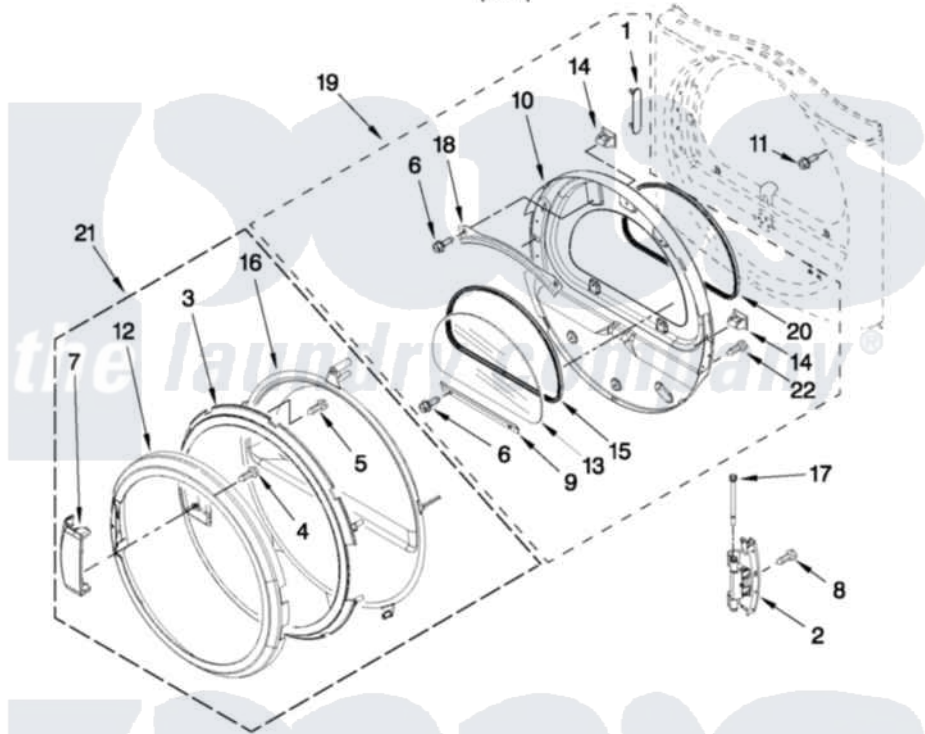

Maytag YMEDE201YW0 04 - DOOR PARTS

DOOR PARTS For Model: YMEDE201YW0 (White)

W10414007

FOR ORDERING INFORMATION REFER TO PARTS PRICE LIST

7

Maytag [Residential Maytag YMEDE201YW0 Dryer Parts](#) Parts Diagram 04 - DOOR PARTS
Click on the part number to view part

Item	Original Part Number	Replaced By	Status	Part Description
1	W10256915			Label, Hinge Hole Cover
2	W10304672	8578887		Door Hinge Assembly
3	W10405431		Not Available	DOOR, SCREEN INTERMEDIATE ASSY.
4	9742177			Screw, 8-18 X .625
5	3400618			Screw, 6-19 X 3/8
6	3393258	3373329D		Screw
7	W10165344			Handle, Door
8	W10159996			Screw, 10-24 X 25/64
9	8519354			Retainer-Window
10	W10363674			Door Assembly
11	355515			Screw, 8-18 X 11/16
12	8565110			Door, Outer Ring
13	W10286878			Window
14	690081	279570		Latch
15	8579663			Seal, Window
16	8580059			Door, Intermediate

17	8565087	Bolt, 1/4-28
18	8519356	Retainer-Window
19	W10270216	Door Assembly
20	W10163915	Door Seal
21	W10371563	Door, Outer Assembly
22	8534044	Screw, 8-18 X 1/2