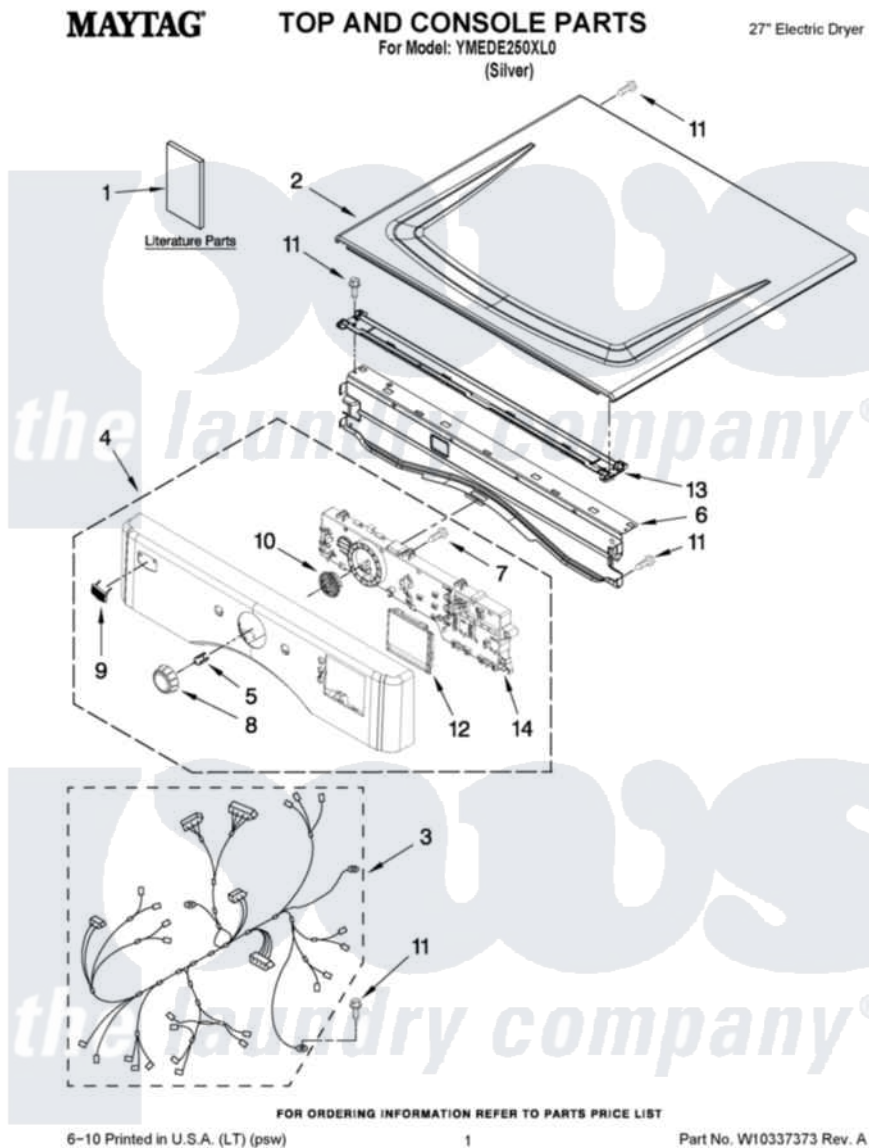

Maytag YMEDE250XL0 01 - TOP AND CONSOLE PARTS

Maytag Residential Maytag YMEDE250XL0 Dryer Parts Parts Diagram 01 - TOP AND CONSOLE PARTS
Click on the part number to view part

Item	Original Part Number	Replaced By	Status	Part Description
1	W10240878		Not Available	USE & CARE GUIDE
"	W10286854		Not Available	TECH SHEET
"	W10240584		Not Available	INSTALLATION, INSTRUCTION
2	W10251213			Top
3	W10251444		Not Available	HARNESS, MAIN
4	W10325342			Panel, Console
5	8542702		Not Available	SPRING, CLIP KNOB
6	8565237			Bracket, Console
7	W10006580			Screw, M3-1.12 X12 Pn 6l Spl
8	W10215799			Knob Assembly
9	W10177245			Medallion
10	W10215797			Guide, Assembly Cycle Light
11	3390647	488729		Screw
12	W10215794			Window, Console Display
13	W10266747			Channel-Water, Dryer
14	W10215829			Assembly, User Interface