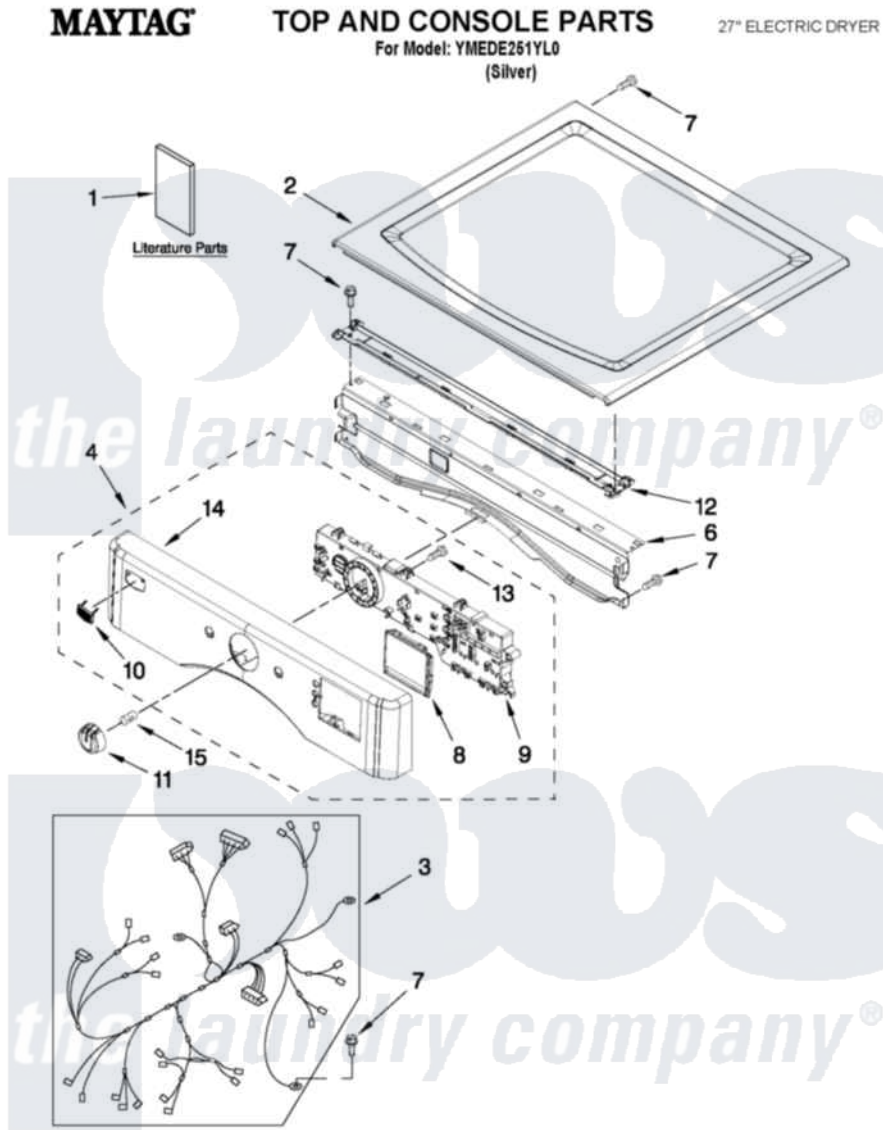

Maytag YMEDE251YL0 01 - TOP AND CONSOLE PARTS

FOR ORDERING INFORMATION REFER TO PARTS PRICE LIST

6-11 Printed in U.S.A. (JLP) (eeb)

1

Part No. W10422694 Rev. A

Maytag Residential Maytag YMEDE251YL0 Dryer Parts Parts Diagram 01 - TOP AND CONSOLE PARTS
 Click on the part number to view part

Item	Original Part Number	Replaced By	Status	Part Description
1	W10385090		Not Available	USE & CARE GUIDE
"	W10386307		Not Available	TECH SHEET
"	W10385100		Not Available	INSTALLATION INSTRUCTIONS
2	W10336091			Top
3	W10251444		Not Available	HARNESS, MAIN
4	W10384999			Panel, Console
6	8565237			Bracket, Console
7	3390647	488729		Screw
8	W10215794			Window, Console Display
9	W10387236		Not Available	ASSEMBLY, USER-INTERFACE
10	W10316087			Badge Assembly
11	W10251384			Knob, Control
12	W10266747			Channel-Water, Dryer
13	W10006580			Screw, M3-1.12 X12 Pn 6l Spl
14	W10384988			Console Panel