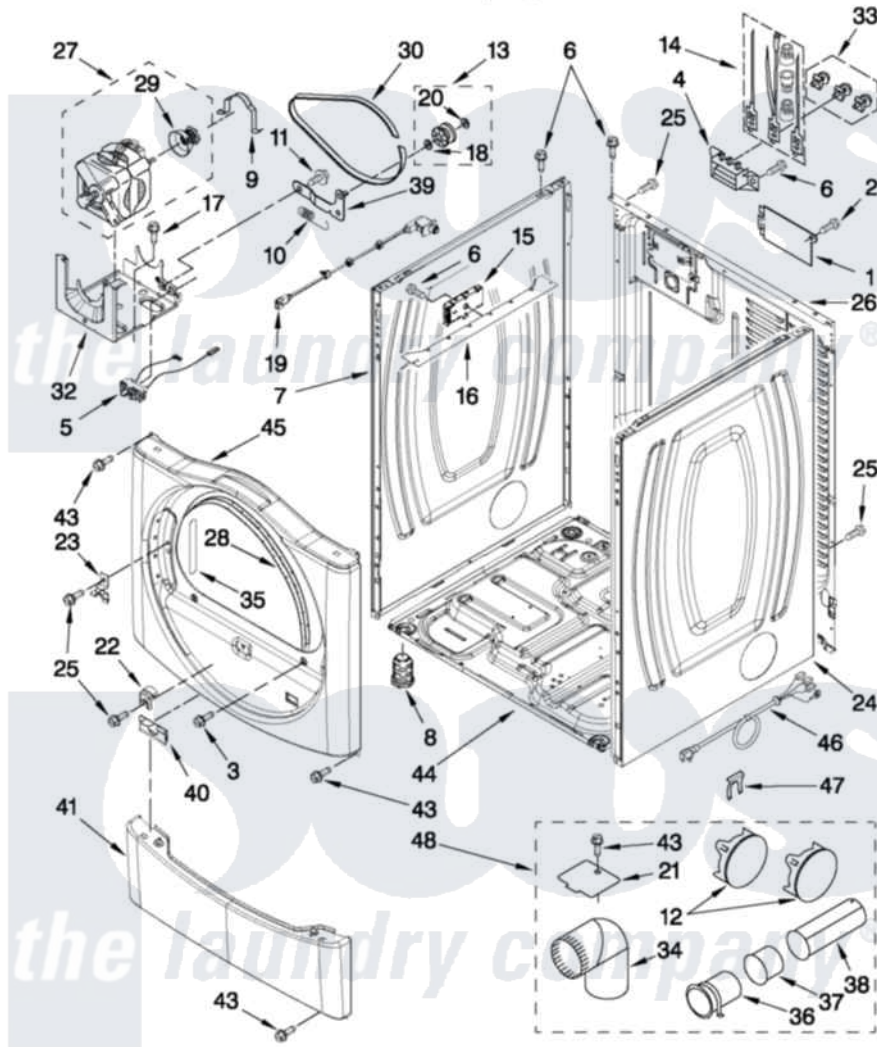

# Maytag YMEDE251YL0 02 - CABINET PARTS

## CABINET PARTS

For Model: YMEDE251YL0  
(Silver)

FOR ORDERING INFORMATION REFER TO PARTS PRICE LIST

W10422694

3

Maytag [Residential Maytag YMEDE251YL0 Dryer Parts](#) Parts Diagram 02 - CABINET PARTS

[Click on the part number to view part](#)

Item	Original Part Number	Replaced By	Status	Part Description
1	<a href="#">W10119283</a>			Cover, Terminal Block
2	8533974	<a href="#">4331106</a>		Screw, No.10-32 X 7/16
3	3357011	<a href="#">308685</a>		Side Trim )
4	<a href="#">3397659</a>			Block, Terminal
5	W10246525	<a href="#">W10314253</a>		Switch, Assembly Broken Belt
6	3390814	<a href="#">90767</a>		Screw, 8A X 3/8 HeX Washer Head Tapping
7	<a href="#">W10251218</a>			Panel, Side
8	3392100	<a href="#">49621</a>		Feet-Leveling
NI	<a href="#">279810</a>			Foot-Optional
9	<a href="#">660658</a>			Clamp, Motor Mounting 343481 685441
10	<a href="#">3387374</a>			Spring, Idler
11	<a href="#">3389420</a>			Retainer-Idler 1/4-20 X 1/16
12	<a href="#">W10331132</a>			Dryer Exhaust Kit
13	3388672	<a href="#">279640</a>		Pulley-ldr
14	<a href="#">279218</a>			Terminal Tinned And Brass