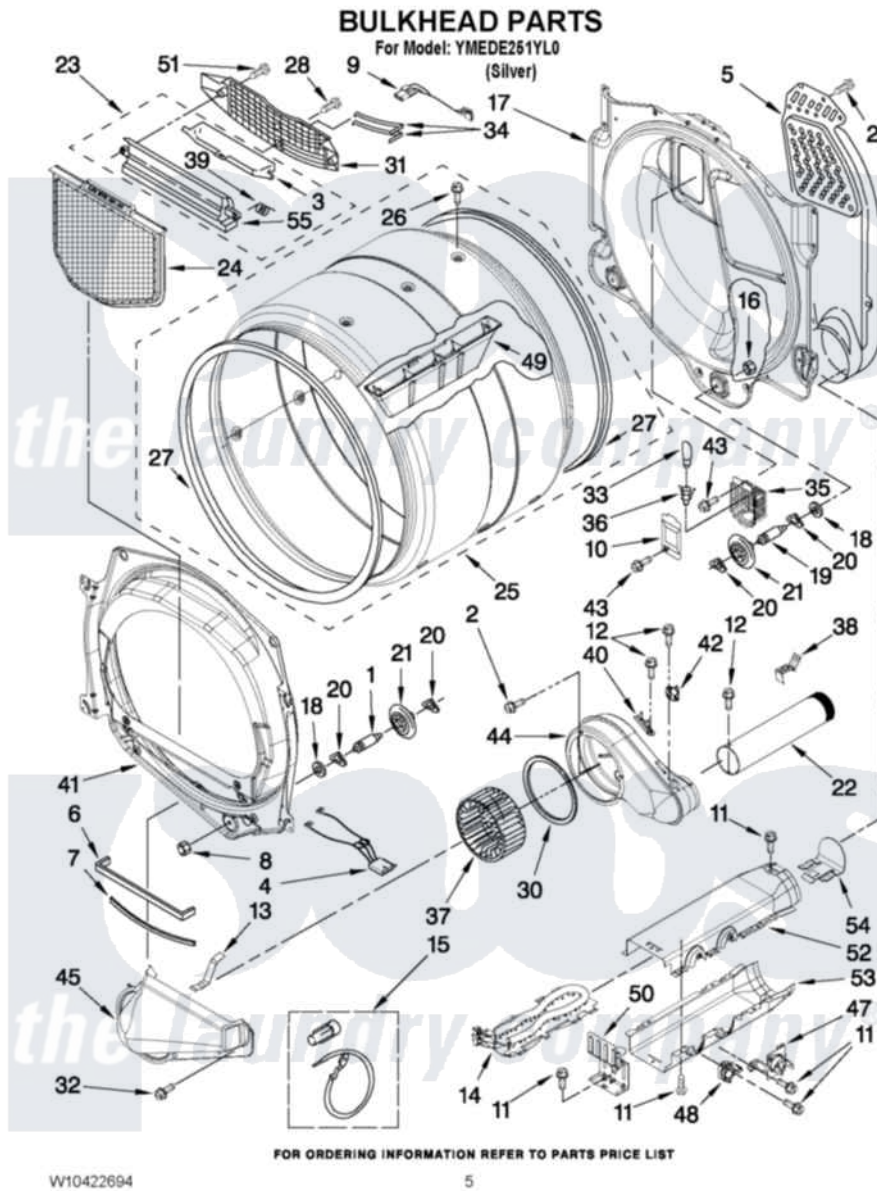

Maytag YMEDE251YL0 03 - BULKHEAD PARTS

Maytag Residential Maytag YMEDE251YL0 Dryer Parts Parts Diagram 03 - BULKHEAD PARTS
 Click on the part number to view part

Item	Original Part Number	Replaced By	Status	Part Description
1	W10359271			Shaft, Drum Roller Threads
2	3390647	488729		Screw
3	W10153413			Door, Lint Screen
4	3406653			Harness, Sensor
5	697354	3387911		Duct-Air
6	697813			Seal, Outlet Housing
7	697814	697813		Seal, Outlet Housing
8	3934666	W10080210		Nut, 3/8 X 16
9	W10110975			Harness, Sensor
10	3402841	8532165		Lens, Drum Light
11	693995			Screw, Hex Head
12	8533971	90767		Screw, 8A X 3/8 HeX Washer Head Tapping
13	8066208			Clip-Exhaust
14	8544771			Heater Element
15	279457			Wire Kit, Terminal
16	W10001120	W10080190		Nut, 3/8-16

17	W10080170		Bulkhead, Rear
18	3387459	W10080960	Washer, Support
19	W10359272		Shaft, Roller Drum Threads
20	690997		Washer, Thrust
21	W10314171		Roller, Support Assembly
22	8563728		Exhaust Pipe
23	W10153423		Outlet Grille, Housing Assembly
24	W10049370	W10120998	Screen
25	W10153420		Complete Drum Assembly
26	W10219342		Screw, Baffle Mounting
27	W10166807	280114	Seal
28	695240	488729	Screw
30	697770		Seal, Cover Plate Blower Housing
31	W10153412		Grille, Outlet
32	489463		Screw, 8-18 X 1/16
33	3406124	22002263	Lamp
34	3387223		Electrode, Sensor
35	8578825		Bracket, Drum Light
36	W10214261		Socket, Drum Light Assembly
37	697772		Wheel, Blower
38	8572105		Retainer, Toe Panel
39	3394986		Spring, Lint Screen Door
40	3392519		Thermal Limiter
41	8565061		Bulkhead, Front
42	8577274		Thermostat 295F
43	3390647	488729	Screw
44	8544362	W10119255	Housing, Blower
45	8066168	W10128606	Duct-Lint
47	8318314	279973	Kit, Thermal Cut-Off
48	3391914		Thermostat 295 F
49	W10153409		Baffle, Drum
50	8066099		Bracket, Heater Box
51	3387230		Screw, 10-16 X 13/16
52	8544769		Housing, Blower Lint Duct Assembly
53	8544770		Housing Slot, Heater Box
54	8544776		Flange, Heater Box
55	W10153414		Outlet, Housing Assembly