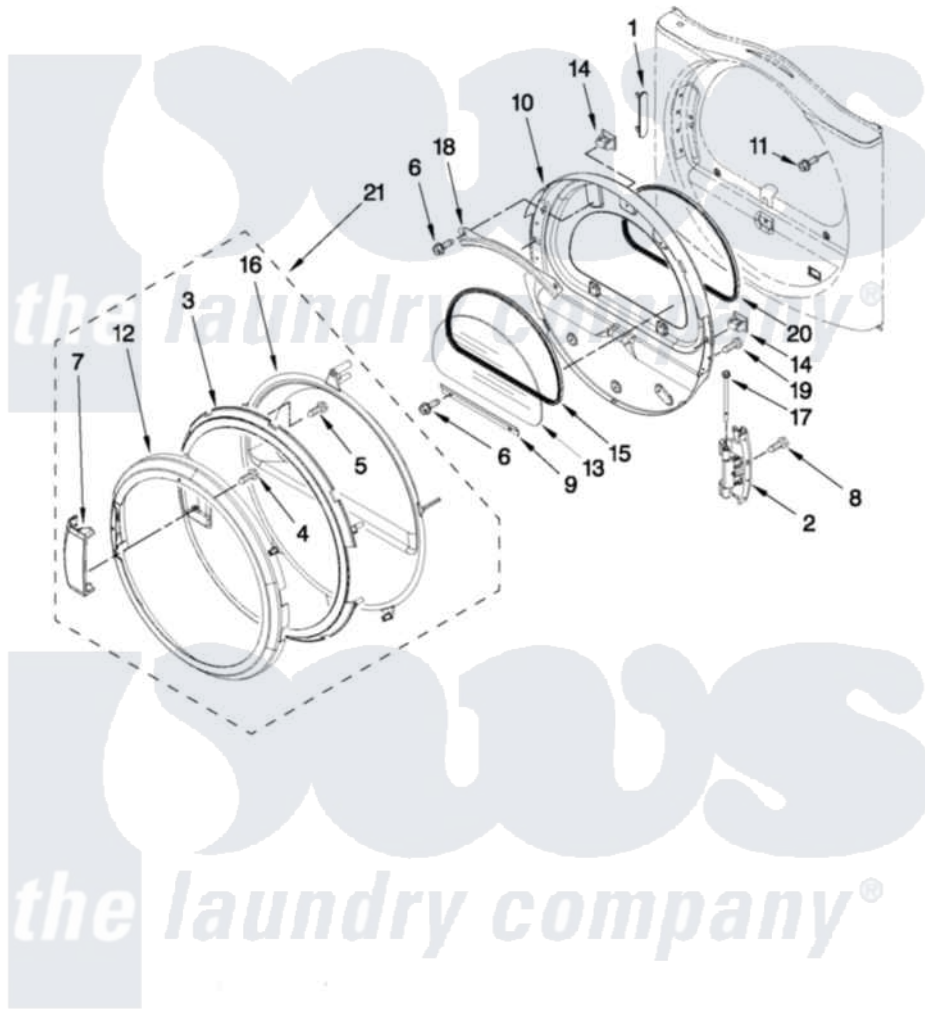

# Maytag YMEDE251YL0 04 - DOOR PARTS

## DOOR PARTS

For Model: YMEDE251YL0  
(Silver)

FOR ORDERING INFORMATION REFER TO PARTS PRICE LIST

W10422694

7

Maytag [Residential Maytag YMEDE251YL0 Dryer Parts](#) Parts Diagram 04 - DOOR PARTS  
Click on the part number to view part

Item	Original Part Number	Replaced By	Status	Part Description
1	<a href="#">W10256915</a>			Label, Hinge Hole Cover
2	W10304672	<a href="#">8578887</a>		Door Hinge Assembly
3	W10405431		Not Available	DOOR, SCREEN INTERMEDIATE ASSY.
4	<a href="#">9742177</a>			Screw, 8-18 X .625
5	<a href="#">3400618</a>			Screw, 6-19 X 3/8
6	3393258	<a href="#">3373329D</a>		Screw
7	<a href="#">8576578</a>			Handle, Door
8	<a href="#">W10159996</a>			Screw, 10-24 X 25/64
9	<a href="#">8519354</a>			Retainer-Window
10	<a href="#">W10363674</a>			Door Assembly
11	<a href="#">355515</a>			Screw, 8-18 X 11/16
12	<a href="#">8576577</a>			Door, Outer Ring
13	<a href="#">W10286878</a>			Window
14	690081	<a href="#">279570</a>		Latch
15	<a href="#">8579663</a>			Seal, Window
16	<a href="#">8580059</a>			Door, Intermediate

17	<a href="#">8565087</a>	Bolt, 1/4-28
18	<a href="#">8519356</a>	Retainer-Window
19	<a href="#">8534044</a>	Screw, 8-18 X 1/2
20	<a href="#">W10163915</a>	Door Seal
21	<a href="#">W10371564</a>	Door, Outer Assembly