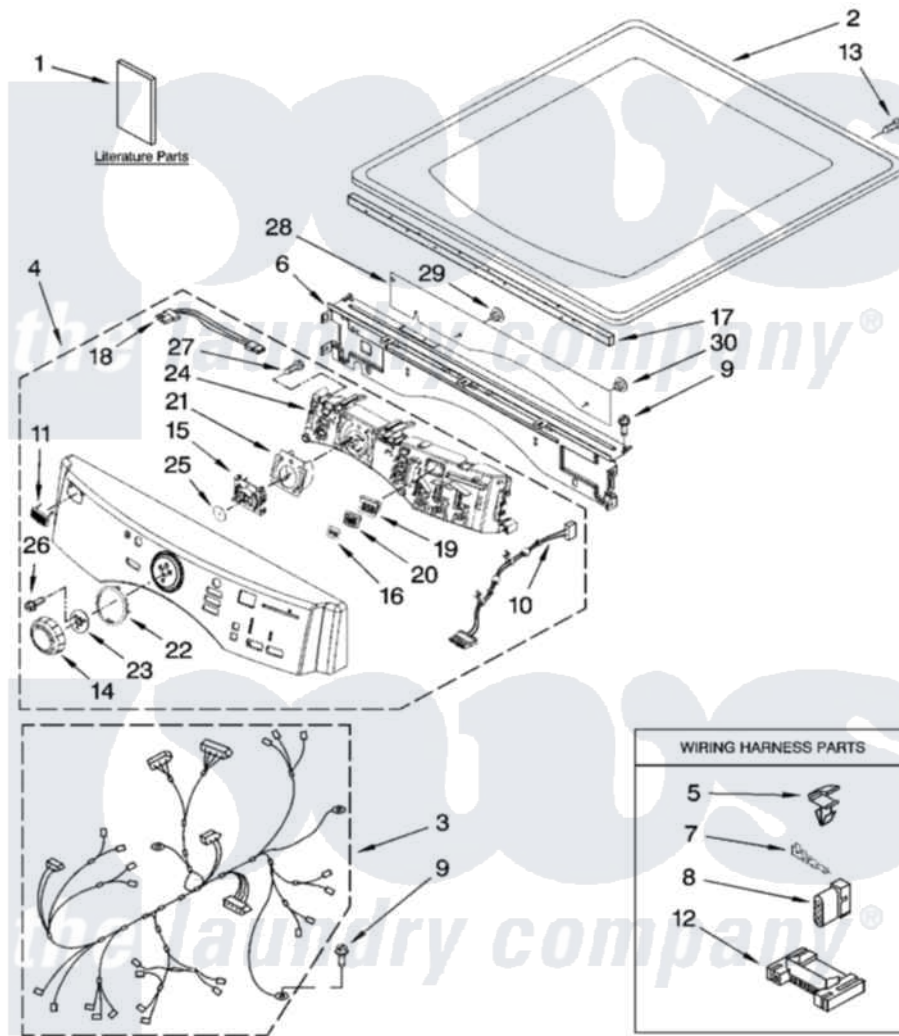

Maytag YMEDE300VF0 01 - TOP AND CONSOLE PARTS

MAYTAG

TOP AND CONSOLE PARTS

For Models: YMEDE300VW0, YMEDE300VF0
(White) (Red Metallic)

29" ELECTRIC DRYER

7-06 Printed in U.S.A. (L.T)(BAY)

1

Part No. W10221008 Rev. A

Maytag Residential Maytag YMEDE300VF0 Dryer Parts Parts Diagram 01 - TOP AND CONSOLE PARTS

[Click on the part number to view part](#)

Item	Original Part Number	Replaced By	Status	Part Description
1	W10057349		Not Available	Use & Care Guide
"	W10057359		Not Available	Tech Sheet
"	W10134980		Not Available	Installation, Diagonostic Guide
"	W10057355		Not Available	Guide, Quick Start
2	3980634	W10117263		Top
"	W10193964			Top
3	W10111013		Not Available	Harness, Main
4	W10164450	W10246748		Console Assembly
"	W10164451	W10292612		Panel, Console
5	3394427			Clip-Harness
6	W10215656			Bracket, Console
7	94614			Terminal
8	3936144			Do-It-Yourself Repair Manuals
9	3390647	488729		Screw
10	W10185550			Power Cable User Interface
11	W10177245			Medallion

12	3395683		Receptacle, Multi-Terminal
13	98139	303776	Screw
14	W10164576		Knob, Assembly
15	W10170293		Guide, Light Cycle Internal
16	W10171504		Foil-Display
17	W10112267		Foam-Seal Control Bracket
18	W10185548		Harness, User-Interface
19	W10171502		Fram-Light
20	W10164578		Guide, Light
21	W10170295		Frame-Light Guide
22	W10164567		Cycle, Light Guide
23	W10172298		Bushing, Knob
24	W10164609	W10283477	Control-Elec
25	8572039		Seal, User Interface
26	8540513	8182214	Screw
27	8540282	8181661	Screw, Actuator
28	W10215674		Shield, Console Bracket
29	W10216201		Plug-Hole, 1/4"
30	W10216202		Plug-Hole, 5/16"