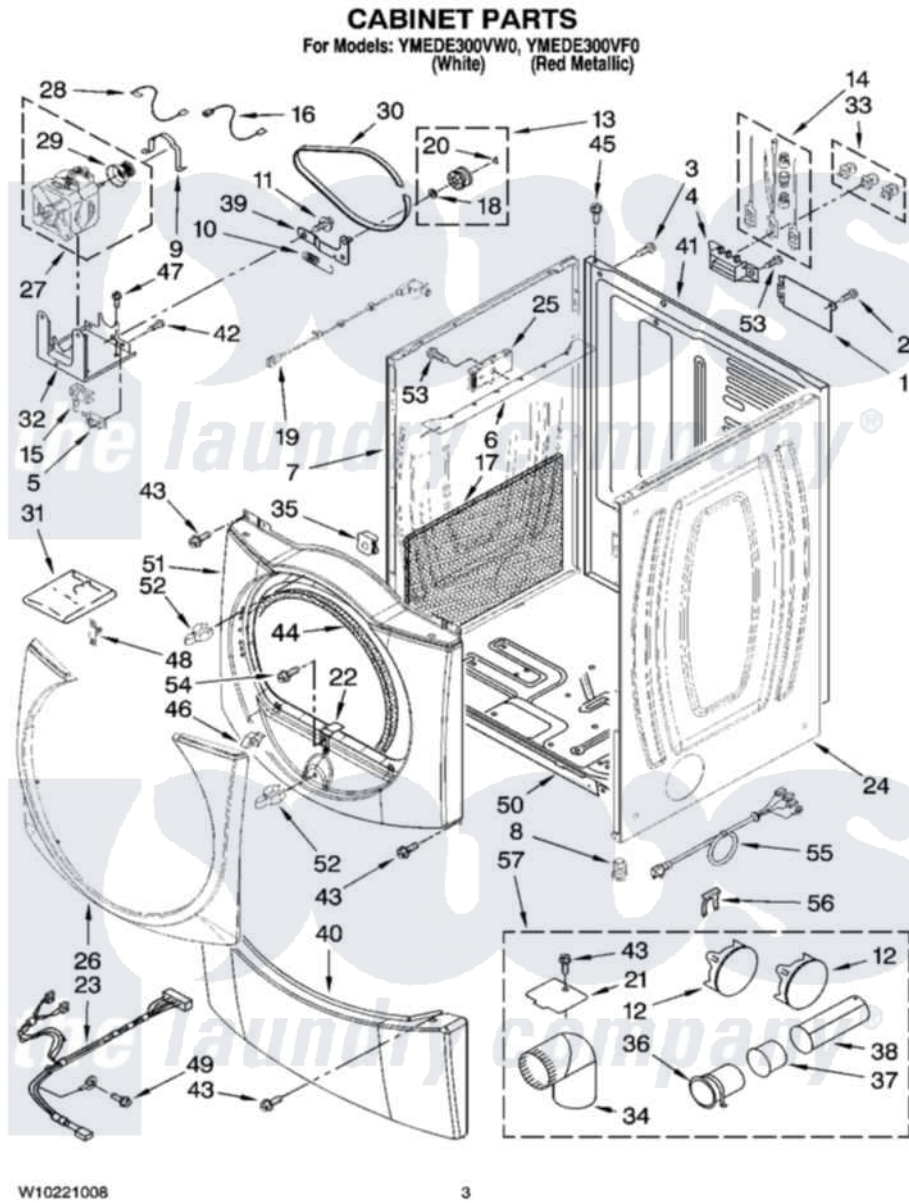

Maytag YMEDE300VF0 02 - CABINET PARTS

Maytag [Residential Maytag YMEDE300VF0 Dryer Parts](#) Parts Diagram 02 - CABINET PARTS
Click on the part number to view part

Item	Original Part Number	Replaced By	Status	Part Description
1	8576583	W10119283		Cover, Terminal Block
2	3390814	90767		Screw, 8A X 3/8 HeX Washer Head Tapping
3	8533974	4331106		Screw, No.10-32 X 7/16
4	3397659			Block, Terminal
5	8066134	279782		Switch-Lid
6	8563727			Bracket, Control
7	W10192435			Panel, Side
"	W10193954			Panel, Side
8	3392100	49621		Feet-Leveling
"	279810			Foot-Optional
9	660658			Clamp, Motor Mounting 343481 685441
10	3387374			Spring, Idler
11	3389420			Retainer-Idler 1/4-20 X 1/16
12	697750	W10470674		Dryer Exhaust Kit
"	W10151499	W10404617		Plug, Multivent