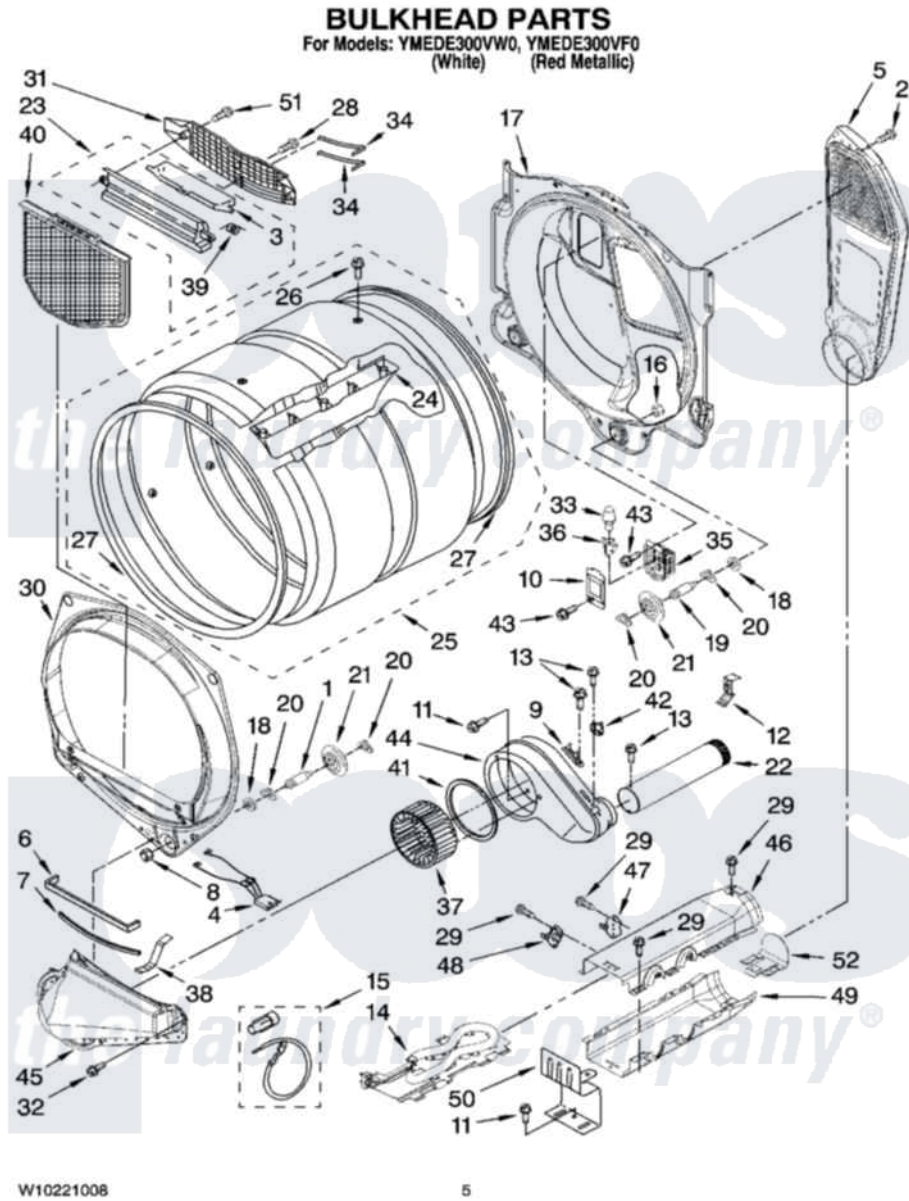

Maytag YMEDE300VF0 03 - BULKHEAD PARTS

Maytag [Residential Maytag YMEDE300VF0 Dryer Parts](#) Parts Diagram 03 - BULKHEAD PARTS
Click on the part number to view part

Item	Original Part Number	Replaced By	Status	Part Description
1	8575324	W10359271		Shaft, Drum Roller Threads
2	3390647	488729		Screw
3	W10153413			Door, Lint Screen
4	3406653			Harness, Sensor
5	697354	3387911		Duct-Air
6	697813			Seal, Outlet Housing
7	697814	697813		Seal, Outlet Housing
8	3934666	W10080210		Nut, 3/8 X 16
9	3392519			Thermal Limiter
10	3402841	8532165		Lens, Drum Light
11	489463			Screw, 8-18 X 1/16
12	8572105			Retainer, Toe Panel
13	8533971	90767		Screw, 8A X 3/8 HeX Washer Head Tapping
14	8544771			Heater Element
15	279457			Wire Kit, Terminal
16	W10001120	W10080190		Nut, 3/8-16

17	W10080170	Bulkhead, Rear	
18	3387459	W10080960	Washer, Support
19	8575325	W10359272	Shaft, Roller Drum Threads
20	690997	Washer, Thrust	
21	8536973	W10314173	Support
22	8563745	279936	Kit-Exhst
23	W10153423	Outlet Grille, Housing Assembly	
24	697693	W10113136	Baffle, Drum
25	W10181466	Complete Drum Assembly	
26	W10109200	Screw, Baffle Mounting	
27	W10166807	280114	Seal
28	695240	488729	Screw
29	90767	Screw, 8A X 3/8 HeX Washer Head Tapping	
30	8519245	W10136455	Bulkhead
31	W10153412	Grille, Outlet	
32	359625	487240	Screw, For Mtg. Service Capacitor
33	3406124	22002263	Lamp
34	3387223	Electrode, Sensor	
35	8578825	Bracket, Drum Light	
36	W10136369	Socket, Drum Light Assembly	
37	697772	Wheel, Blower	
38	8066208	Clip-Exhaust	
39	3394986	Spring, Lint Screen Door	
40	W10049370	W10120998	Screen
41	697770	Seal, Cover Plate Blower Housing	
42	8577274	Thermostat 295F	
43	487909	488729	Screw
44	8544362	W10119255	Housing, Blower
45	8066168	W10128606	Duct-Lint
46	8544769	Housing, Blower Lint Duct Assembly	
47	280148	Thermal Cut-Off, Kit	
48	8557403	Thermostat 295 F	
49	8544770	Housing Slot, Heater Box	
50	8066099	Bracket, Heater Box	
51	3387230	Screw, 10-16 X 13/16	
52	8544776	Flange, Heater Box	