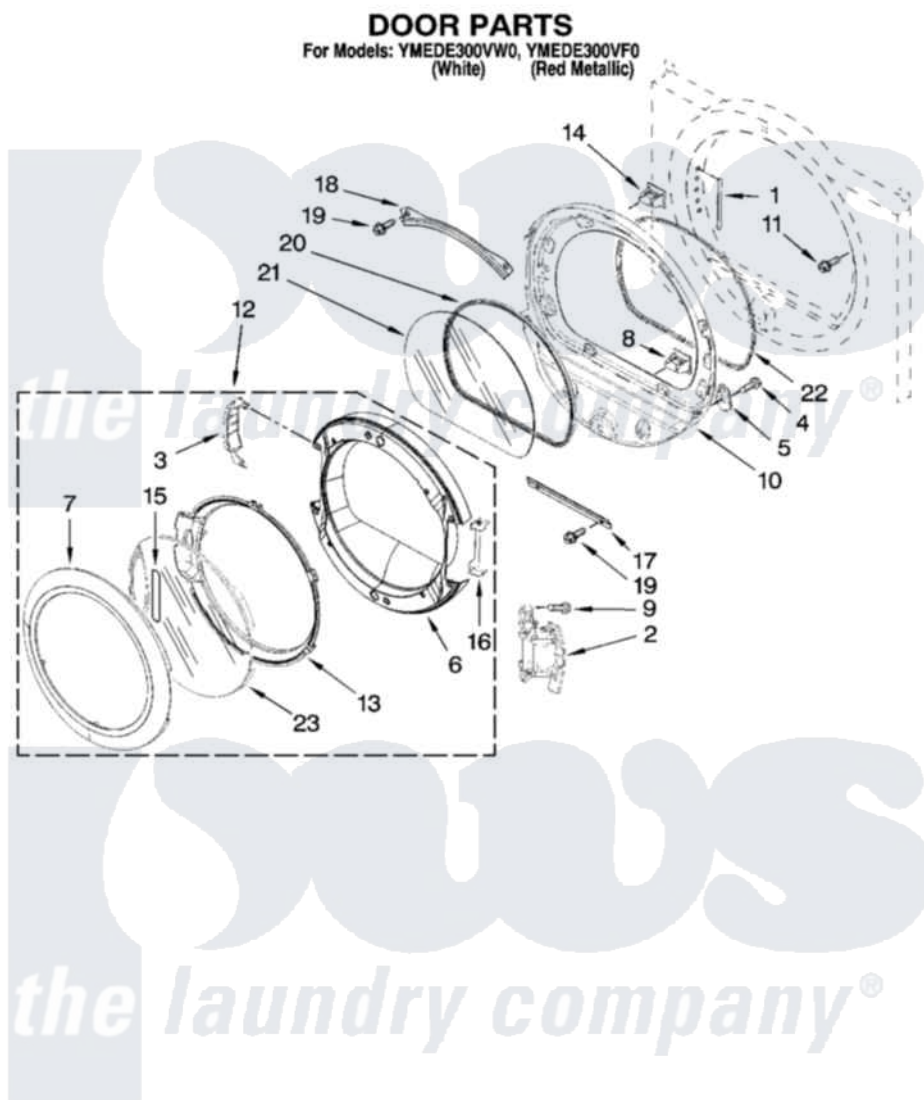

**Maytag YMEDE300VF0 04 - DOOR PARTS, OPTIONAL PARTS (NOT INCLUDED)**

W10221008

7

Maytag [Residential Maytag YMEDE300VF0 Dryer Parts](#) Parts Diagram 04 - DOOR PARTS, OPTIONAL PARTS (NOT INCLUDED)

[Click on the part number to view part](#)

Item	Original Part Number	Replaced By	Status	Part Description
1	<a href="#">W10085210</a>			Label-Hinge Hole Cover Front Panel
2	<a href="#">W10139920</a>			Door Hinge Assembly
3	<a href="#">W10180119</a>			Cover-Hinge, Stationary Cover Hinge
4	<a href="#">9742177</a>			Screw, 8-18 X .625
5	<a href="#">W10048910</a>			Screw-Plug
6	<a href="#">W10180118</a>			Door, Intermediate
7	<a href="#">W10193522</a>			Door Frame Assembly
8	690081	<a href="#">279570</a>		Latch
9	<a href="#">W10159996</a>			Screw, 10-24 X 25/64
10	<a href="#">8578229</a>			Door Assembly
11	<a href="#">355515</a>			Screw, 8-18 X 11/16
12	<a href="#">W10193530</a>			Door Assembly
13	<a href="#">W10180117</a>			Door Mask

14	3398175	<a href="#">279570</a>	Latch
15	W10153281	<a href="#">W10121607</a>	Pad, Door Handle
16	<a href="#">W10180120</a>		Shield, Door
17	<a href="#">8519354</a>		Retainer-Window
18	<a href="#">8519356</a>		Retainer-Window
19	3393258	<a href="#">3373329D</a>	Screw
20	<a href="#">8579662</a>		Gasket, Window
21	<a href="#">8566254</a>		Glass-Window
22	<a href="#">W10139457</a>		Seal-Door Handle, Ring Door
23	<a href="#">W10171571</a>		Screen, Door
NI	<a href="#">72017</a>		Paint, Touch-Up
"	<a href="#">W10218247</a>		Paint, Pressurized Spray
"	<a href="#">350930</a>		Paint, Pressurized Spray B
"	<a href="#">350938</a>		Paint, Pressurized Spray B
"	<a href="#">799344</a>		Paint, Touch-Up )
"	BLANK	Not Available	ACCESSORY PARTS
"	8529894	<a href="#">346764</a>	Kit, Hold Down
"	<a href="#">8522199</a>		Accessory Parts
"	80047		PAINT, BULK (1 QT.) (KIT, DRYER REPAIR)
"	8579666A	<a href="#">W10466829</a>	Blade