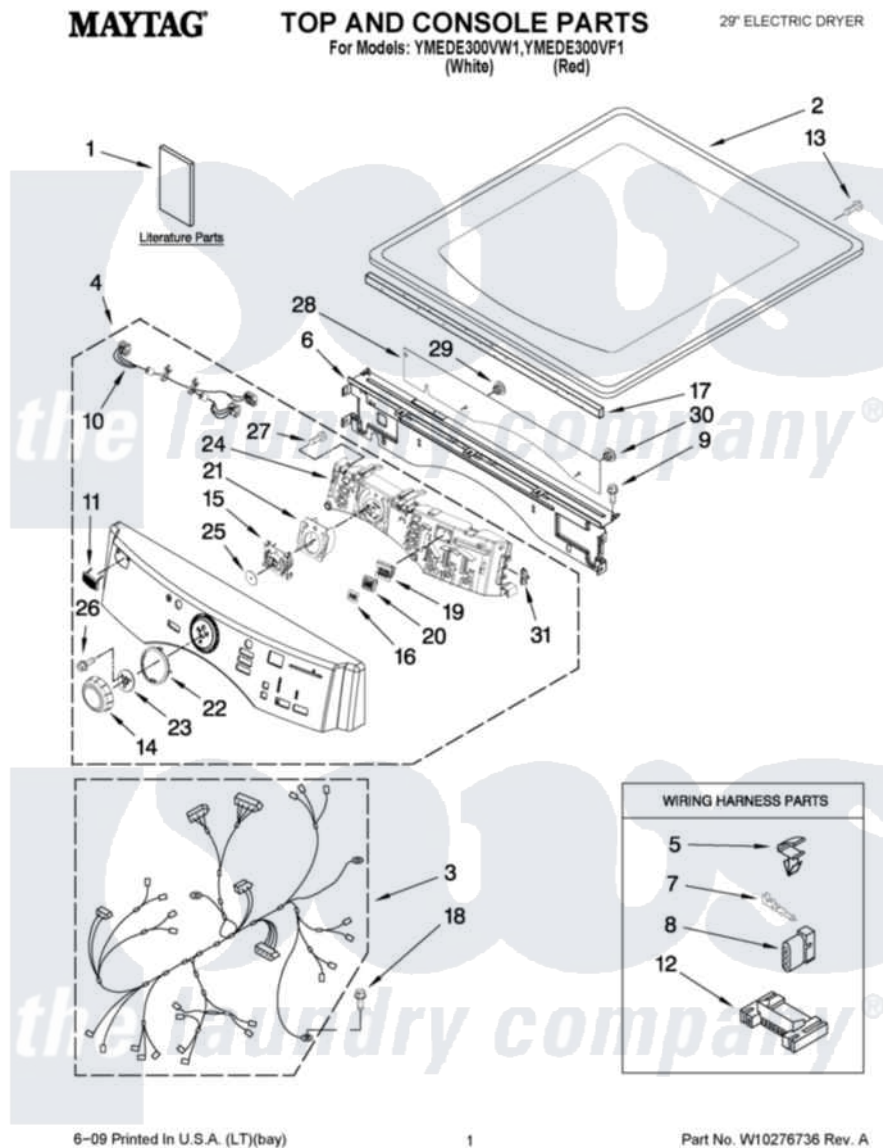

Maytag YMEDE300VF1 01 - TOP AND CONSOLE PARTS

6-09 Printed in U.S.A. (LT)(bay)

1

Part No. W10276736 Rev. A

Maytag Residential Maytag YMEDE300VF1 Dryer Parts Parts Diagram 01 - TOP AND CONSOLE PARTS
 Click on the part number to view part

Item	Original Part Number	Replaced By	Status	Part Description
1	W10239302		Not Available	USE & CARE GUIDE
"	W10258377		Not Available	TECH SHEET
"	W10255469		Not Available	INSTALLATION INSTRUCTIONS
2	3980634	W10117263		Top
"	W10193964			Top
3	W10111064			Harness, Main
4	W10246748			Console Assembly
"	W10246749	W10292612		Panel, Console
5	3394427			Clip-Harness
6	W10215656			Bracket, Console
7	94614			Terminal
8	3936144			Do-It-Yourself Repair Manuals
9	3390647	488729		Screw
10	W10242907			Harness, Communication
11	W10177245			Medallion
12	3395683			Receptacle, Multi-Terminal

13	98139	303776	Screw
14	W10164576		Knob, Assembly
15	W10170293		Guide, Light Cycle Internal
16	W10171504		Foil-Display
17	W10112267		Foam-Seal Control Bracket
18	693995		Screw, Hex Head
19	W10171502		Fram-Light
20	W10164578		Guide, Light
21	W10170295		Frame-Light Guide
22	W10164567		Cycle, Light Guide
23	W10172298		Bushing, Knob
24	W10246786	W10283492	Techbox Assembly
25	8572039		Seal, User Interface
26	8540513	8182214	Screw
27	8540282	8181661	Screw, Actuator
28	W10215674		Shield, Console Bracket
29	W10216201		Plug-Hole, 1/4"
30	W10216202		Plug-Hole, 5/16"
31	W10214555		Plug-Connector Frame