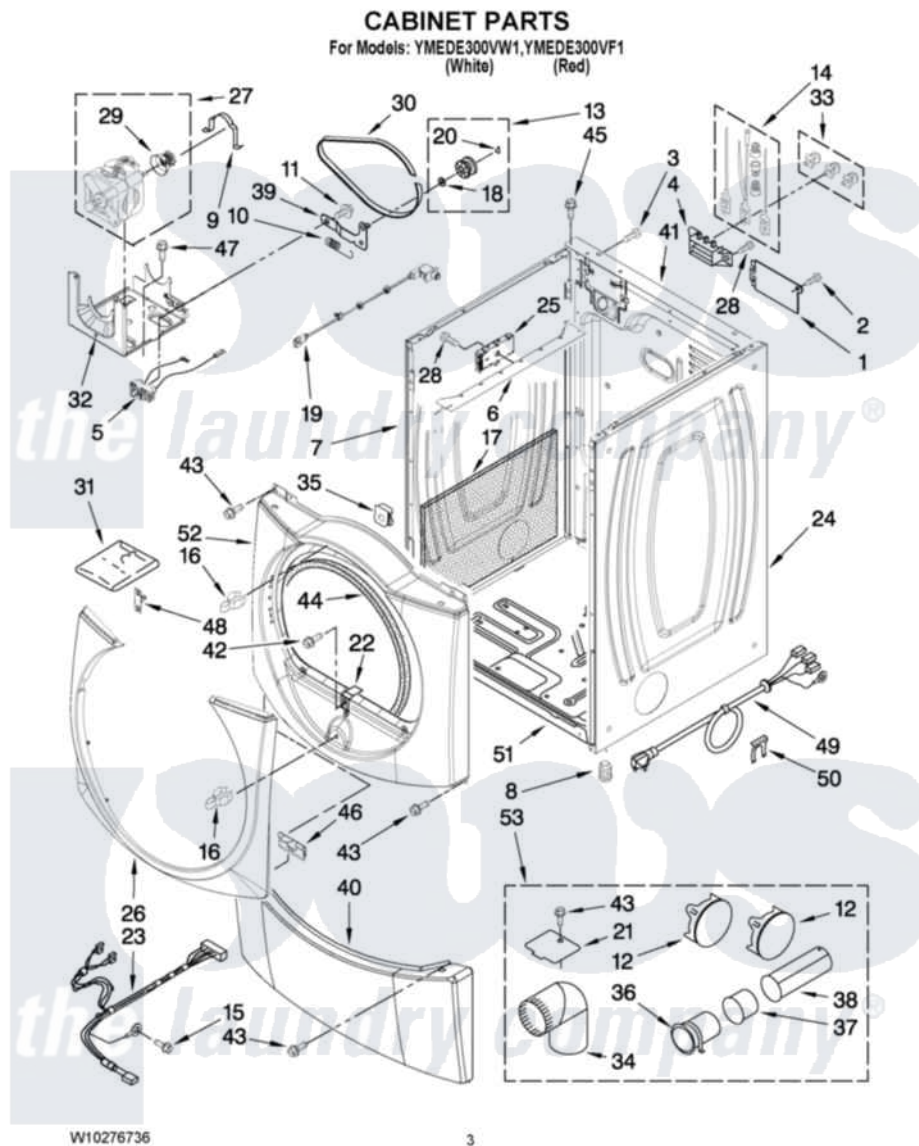

Maytag YMEDE300VF1 02 - CABINET PARTS

Maytag [Residential Maytag YMEDE300VF1 Dryer Parts](#) Parts Diagram 02 - CABINET PARTS
Click on the part number to view part

Item	Original Part Number	Replaced By	Status	Part Description
1	8576583	W10119283		Cover, Terminal Block
2	3390814	90767		Screw, 8A X 3/8 HeX Washer Head Tapping
3	8533974	4331106		Screw, No.10-32 X 7/16
4	3397659			Block, Terminal
5	W10246525	W10314253		Switch, Assembly Broken Belt
6	8563727			Bracket, Control
7	W10192435			Panel, Side
"	W10193954			Panel, Side
8	3392100	49621		Feet-Leveling
"	279810			Foot-Optional
9	W10121316			Plug, Multivent
10	3387374			Spring, Idler
11	3389420			Retainer-Idler 1/4-20 X 1/16
12	49252			Plug, Multivent
"	W10151499	W10404617		Plug, Multivent
13	3388672	279640		Pulley-ldr