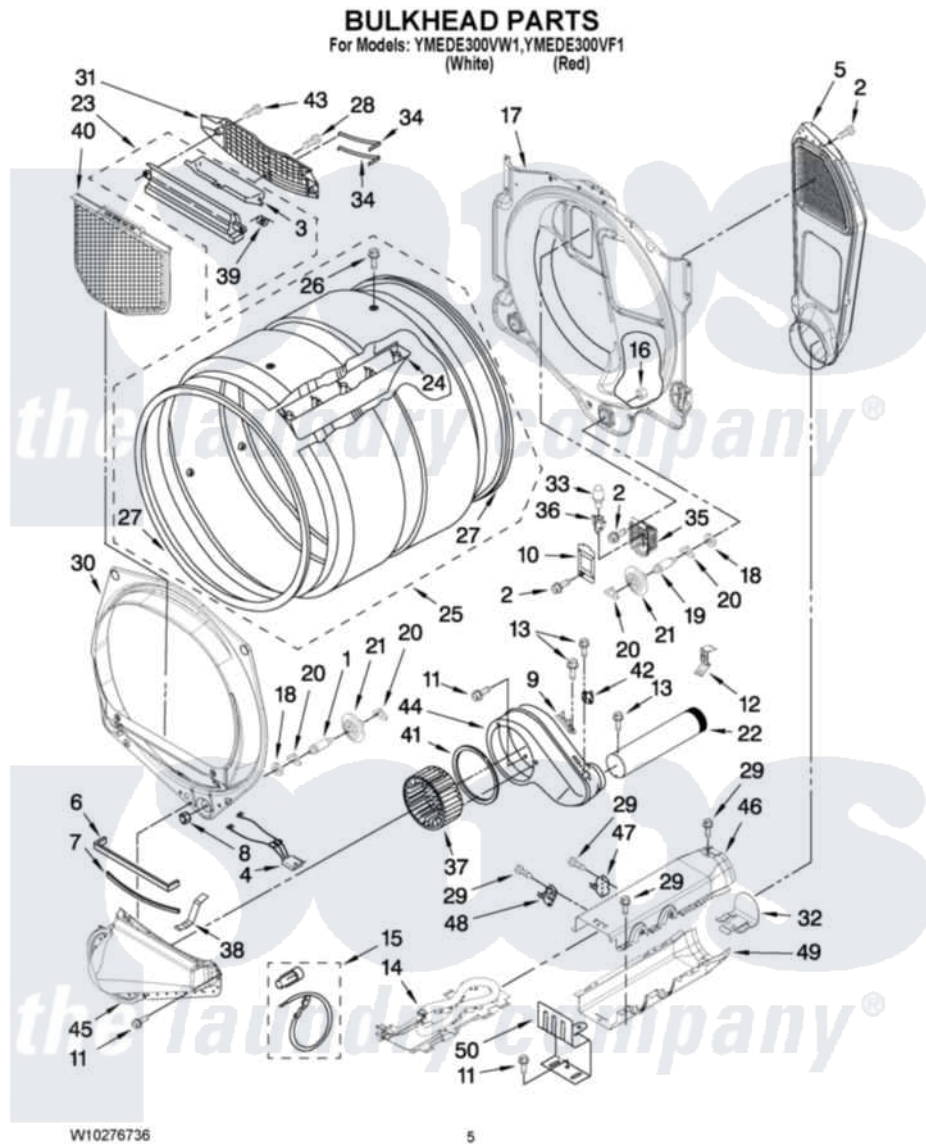

# Maytag YMEDE300VF1 03 - BULKHEAD PARTS

Maytag Residential Maytag YMEDE300VF1 Dryer Parts Parts Diagram 03 - BULKHEAD PARTS  
Click on the part number to view part

Item	Original Part Number	Replaced By	Status	Part Description
1	8575324	<a href="#">W10359271</a>		Shaft, Drum Roller Threads
2	3390647	<a href="#">488729</a>		Screw
3	<a href="#">W10153413</a>			Door, Lint Screen
4	<a href="#">3406653</a>			Harness, Sensor
5	697354	<a href="#">3387911</a>		Duct-Air
6	<a href="#">697813</a>			Seal, Outlet Housing
7	697814	<a href="#">697813</a>		Seal, Outlet Housing
8	3934666	<a href="#">W10080210</a>		Nut, 3/8 X 16
9	<a href="#">3392519</a>			Thermal Limiter
10	3402841	<a href="#">8532165</a>		Lens, Drum Light
11	<a href="#">489463</a>			Screw, 8-18 X 1/16
12	<a href="#">8572105</a>			Retainer, Toe Panel
13	8533971	<a href="#">90767</a>		Screw, 8A X 3/8 HeX Washer Head Tapping
14	<a href="#">8544771</a>			Heater Element
15	<a href="#">279457</a>			Wire Kit, Terminal
16	W10001120	<a href="#">W10080190</a>		Nut, 3/8-16