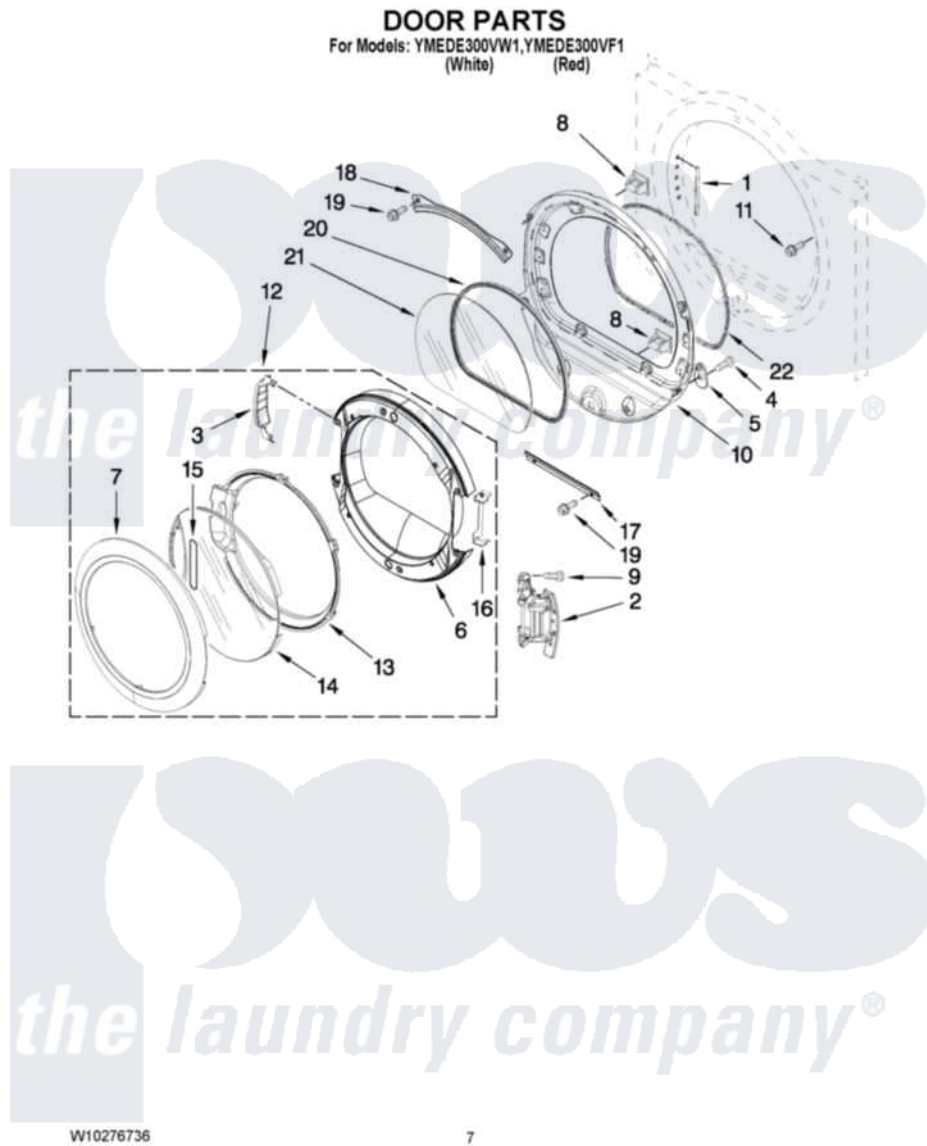

Maytag YMEDE300VF1 04 - DOOR PARTS

Maytag [Residential Maytag YMEDE300VF1 Dryer Parts](#) Parts Diagram 04 - DOOR PARTS
Click on the part number to view part

Item	Original Part Number	Replaced By	Status	Part Description
1	W10085210			Label-Hinge Hole Cover Front Panel
"	W10085230			Label, Hinge Hole Cover
2	W10139920			Door Hinge Assembly
3	W10180119			Cover-Hinge, Stationary Cover Hinge
4	9742177			Screw, 8-18 X .625
5	W10048910			Screw-Plug
6	W10180118			Door, Intermediate
7	W10193522			Door Frame Assembly
8	690081	279570		Latch
9	W10159996			Screw, 10-24 X 25/64
10	8578229			Door Assembly
11	355515			Screw, 8-18 X 11/16
12	W10193530			Door Assembly
13	W10180117			Door Mask
14	W10171571			Screen, Door

15	W10153281	W1012160Z	Pad, Door Handle
16	W10180120		Shield, Door
17	8519354		Retainer-Window
18	8519356		Retainer-Window
19	3393258	3373329D	Screw
20	8579662		Gasket, Window
21	8566254		Glass-Window
22	W1013945Z		Seal-Door Handle, Ring Door