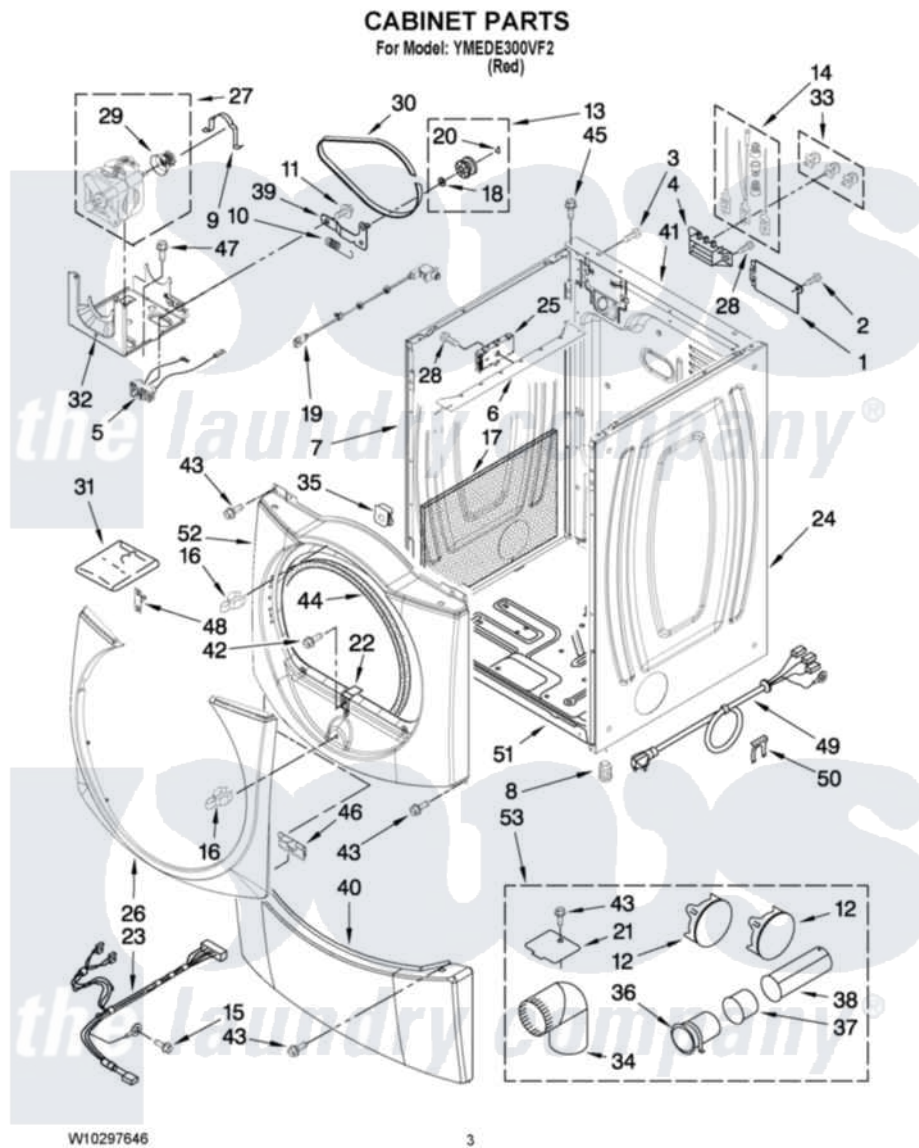

Maytag YMEDE300VF2 02 - CABINET PARTS

Maytag [Residential Maytag YMEDE300VF2 Dryer Parts](#) Parts Diagram 02 - CABINET PARTS
 Click on the part number to view part

Item	Original Part Number	Replaced By	Status	Part Description
1	W10286180	W10119283		Cover, Terminal Block
2	3390814	90767		Screw, 8A X 3/8 HeX Washer Head Tapping
3	8533974	4331106		Screw, No.10-32 X 7/16
4	3397659			Block, Terminal
5	W10246525	W10314253		Switch, Assembly Broken Belt
6	8563727			Bracket, Control
7	W10193954			Panel, Side
8	3392100	49621		Feet-Leveling
"	279810			Foot-Optional
9	660658			Clamp, Motor Mounting 343481 685441
10	3387374			Spring, Idler
11	3389420			Retainer-Idler 1/4-20 X 1/16
12	W10151499	W10404617		Plug, Multivent
13	3388672	279640		Pulley-ldr
14	279218			Terminal Tinned And Brass