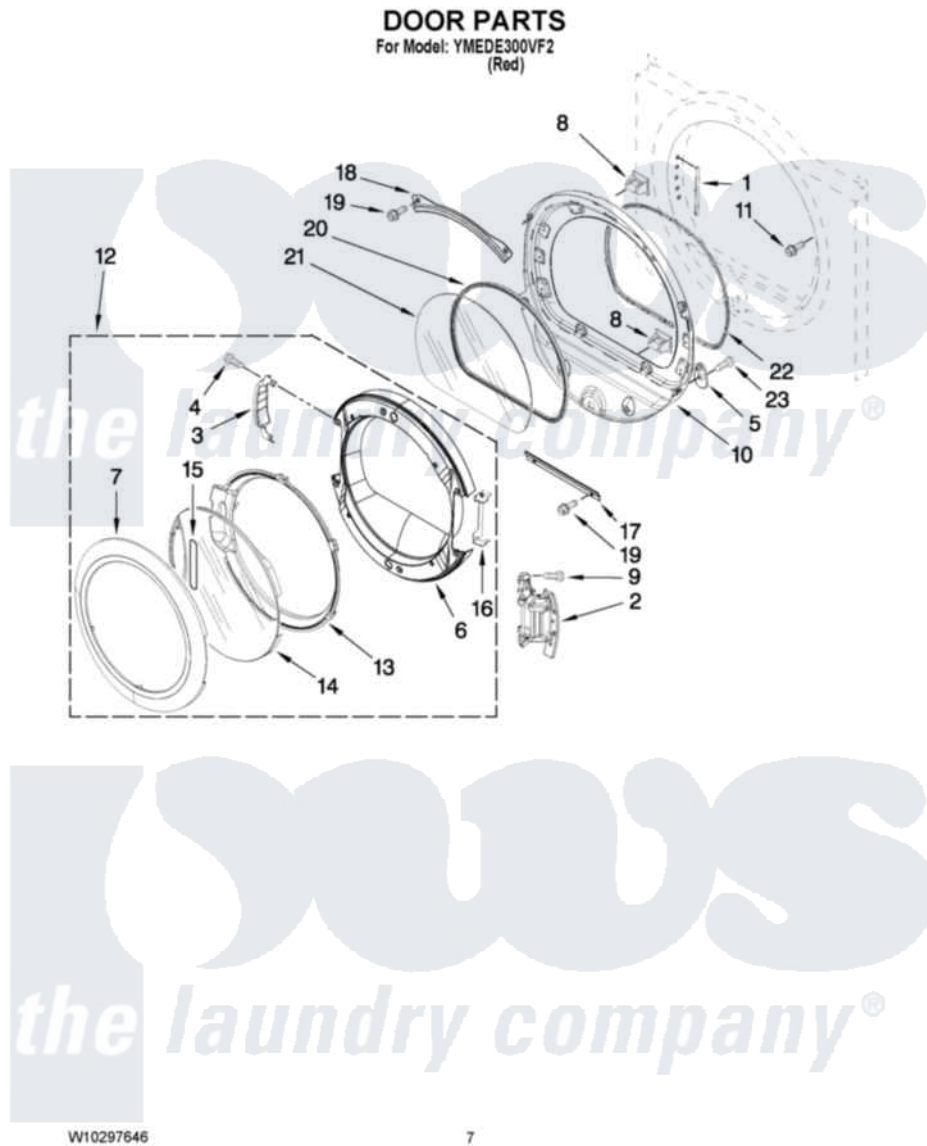

Maytag YMEDE300VF2 04 - DOOR PARTS

Maytag [Residential Maytag YMEDE300VF2 Dryer Parts](#) Parts Diagram 04 - DOOR PARTS
Click on the part number to view part

Item	Original Part Number	Replaced By	Status	Part Description
1	W10085230			Label, Hinge Hole Cover
2	W10139920			Door Hinge Assembly
3	W10180119			Cover-Hinge, Stationary Cover Hinge
4	9742177			Screw, 8-18 X .625
5	W10048910			Screw-Plug
6	W10180118			Door, Intermediate
7	W10193522			Door Frame Assembly
8	690081	279570		Latch
9	W10159996			Screw, 10-24 X 25/64
10	8578229			Door Assembly
11	355515			Screw, 8-18 X 11/16
12	W10193530			Door Assembly
13	W10180117			Door Mask
14	W10171571			Screen, Door
15	W10153281	W10121607		Pad, Door Handle
16	W10180120			Shield, Door

17	8519354		Retainer-Window
18	8519356		Retainer-Window
19	3393258	3373329D	Screw
20	8579662		Gasket, Window
21	8566254		Glass-Window
22	W10139457		Seal-Door Handle, Ring Door
23	3400224		Screw, 1/4-20 X 3/8