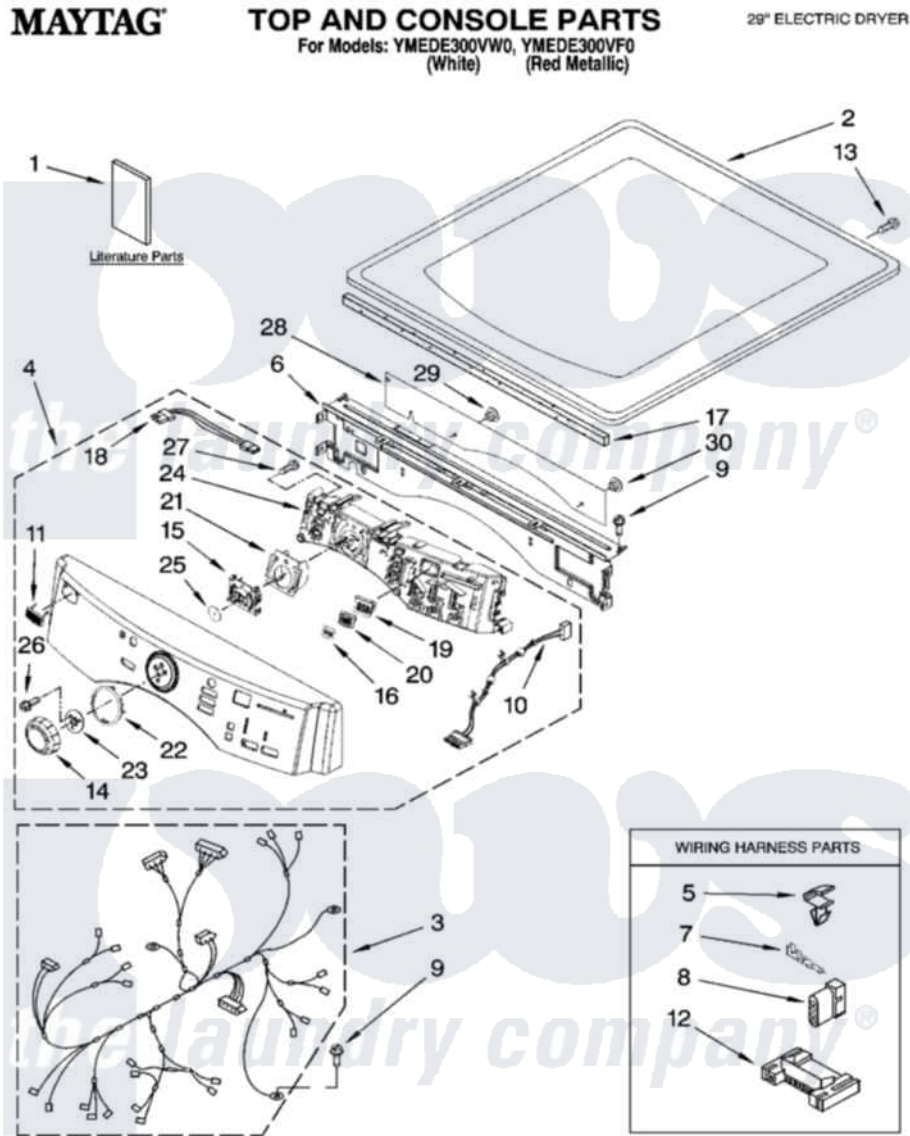

Maytag YMEDE300VW0 01 - TOP AND CONSOLE PARTS

7-06 Printed in U.S.A. (L.T)(BAY)

1

Part No. W10221008 Rev. A

Maytag Residential Maytag YMEDE300VW0 Dryer Parts Parts Diagram 01 - TOP AND CONSOLE PARTS
 Click on the part number to view part

Item	Original Part Number	Replaced By	Status	Part Description
1	W10057349		Not Available	Use & Care Guide
"	W10057359		Not Available	Tech Sheet
"	W10134980		Not Available	Installation, Diagonostic Guide
"	W10057355		Not Available	Guide, Quick Start
2	3980634	W10117263		Top
"	W10193964			Top
3	W10111013		Not Available	Harness, Main
4	W10164450	W10246748		Console Assembly
"	W10164451	W10292612		Panel, Console
5	3394427			Clip-Harness
6	W10215656			Bracket, Console
7	94614			Terminal
8	3936144			Do-It-Yourself Repair Manuals
9	3390647	488729		Screw
10	W10185550			Power Cable User Interface
11	W10177245			Medallion

12	3395683		Receptacle, Multi-Terminal
13	98139	303776	Screw
14	W10164576		Knob, Assembly
15	W10170293		Guide, Light Cycle Internal
16	W10171504		Foil-Display
17	W10112267		Foam-Seal Control Bracket
18	W10185548		Harness, User-Interface
19	W10171502		Fram-Light
20	W10164578		Guide, Light
21	W10170295		Frame-Light Guide
22	W10164567		Cycle, Light Guide
23	W10172298		Bushing, Knob
24	W10164609	W10283477	Control-Elec
25	8572039		Seal, User Interface
26	8540513	8182214	Screw
27	8540282	8181661	Screw, Actuator
28	W10215674		Shield, Console Bracket
29	W10216201		Plug-Hole, 1/4"
30	W10216202		Plug-Hole, 5/16"