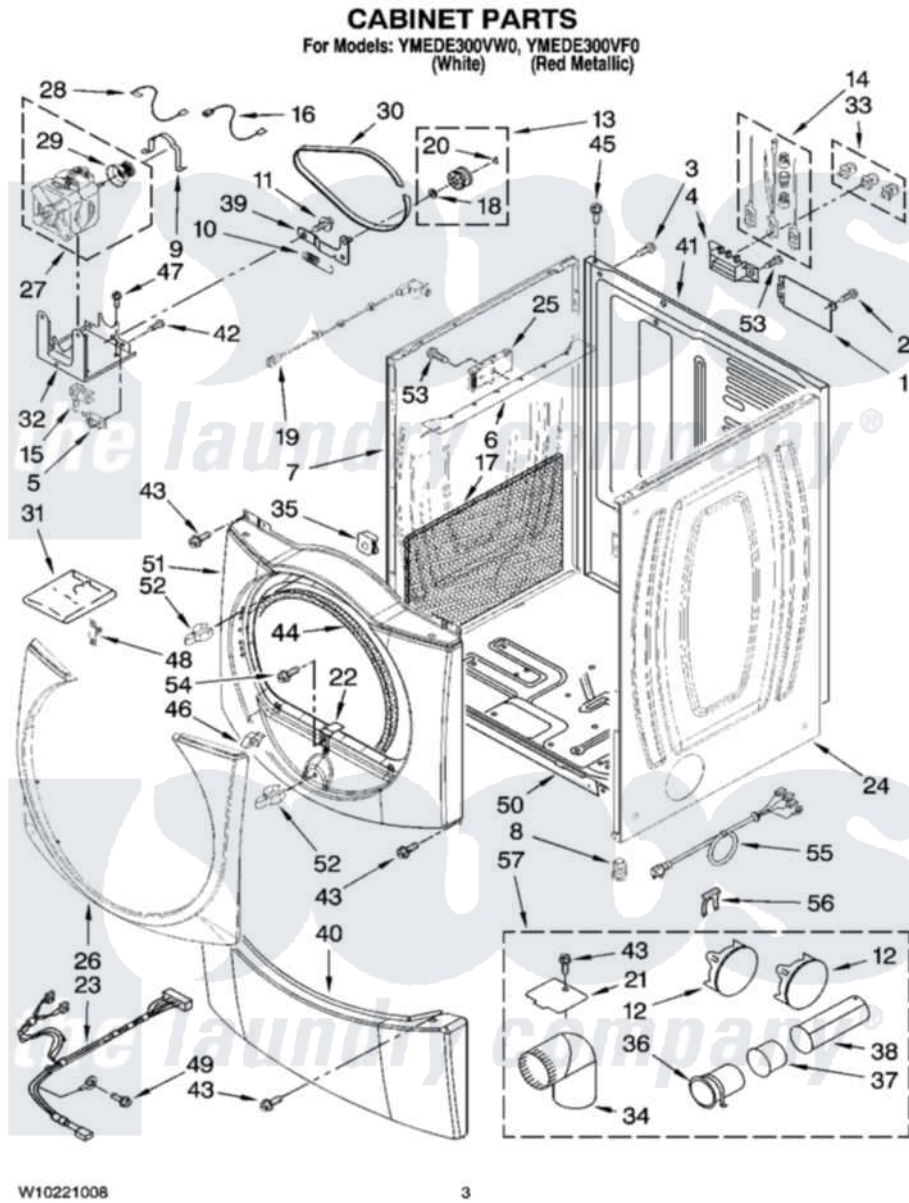

Maytag YMEDE300VW0 02 - CABINET PARTS

Maytag [Residential Maytag YMEDE300VW0 Dryer Parts](#) Parts Diagram 02 - CABINET PARTS
Click on the part number to view part

Item	Original Part Number	Replaced By	Status	Part Description
1	8576583	W10119283		Cover, Terminal Block
2	3390814	90767		Screw, 8A X 3/8 HeX Washer Head Tapping
3	8533974	4331106		Screw, No.10-32 X 7/16
4	3397659			Block, Terminal
5	8066134	279782		Switch-Lid
6	8563727			Bracket, Control
7	W10192435			Panel, Side
"	W10193954			Panel, Side
8	3392100	49621		Feet-Leveling
"	279810			Foot-Optional
9	660658			Clamp, Motor Mounting 343481 685441
10	3387374			Spring, Idler
11	3389420			Retainer-Idler 1/4-20 X 1/16
12	697750	W10470674		Dryer Exhaust Kit
"	W10151499	W10404617		Plug, Multivent