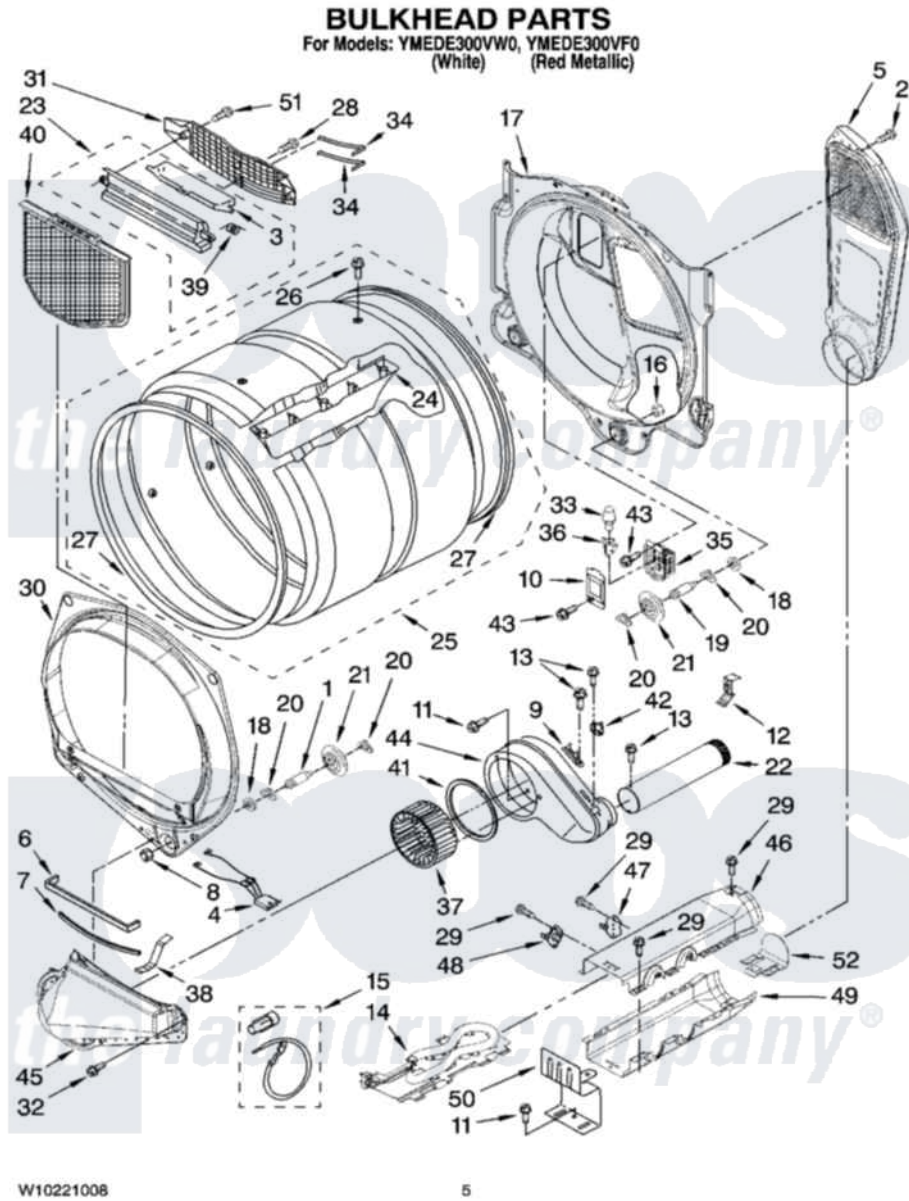

Maytag YMEDE300VW0 03 - BULKHEAD PARTS

Maytag [Residential Maytag YMEDE300VW0 Dryer Parts](#) Parts Diagram 03 - BULKHEAD PARTS
Click on the part number to view part

Item	Original Part Number	Replaced By	Status	Part Description
1	8575324	W10359271		Shaft, Drum Roller Threads
2	3390647	488729		Screw
3	W10153413			Door, Lint Screen
4	3406653			Harness, Sensor
5	697354	3387911		Duct-Air
6	697813			Seal, Outlet Housing
7	697814	697813		Seal, Outlet Housing
8	3934666	W10080210		Nut, 3/8 X 16
9	3392519			Thermal Limiter
10	3402841	8532165		Lens, Drum Light
11	489463			Screw, 8-18 X 1/16
12	8572105			Retainer, Toe Panel
13	8533971	90767		Screw, 8A X 3/8 HeX Washer Head Tapping
14	8544771			Heater Element
15	279457			Wire Kit, Terminal
16	W10001120	W10080190		Nut, 3/8-16

17	W10080170	Bulkhead, Rear	
18	3387459	W10080960	Washer, Support
19	8575325	W10359272	Shaft, Roller Drum Threads
20	690997	Washer, Thrust	
21	8536973	W10314173	Support
22	8563745	279936	Kit-Exhst
23	W10153423	Outlet Grille, Housing Assembly	
24	697693	W10113136	Baffle, Drum
25	W10181466	Complete Drum Assembly	
26	W10109200	Screw, Baffle Mounting	
27	W10166807	280114	Seal
28	695240	488729	Screw
29	90767	Screw, 8A X 3/8 HeX Washer Head Tapping	
30	8519245	W10136455	Bulkhead
31	W10153412	Grille, Outlet	
32	359625	487240	Screw, For Mtg. Service Capacitor
33	3406124	22002263	Lamp
34	3387223	Electrode, Sensor	
35	8578825	Bracket, Drum Light	
36	W10136369	Socket, Drum Light Assembly	
37	697772	Wheel, Blower	
38	8066208	Clip-Exhaust	
39	3394986	Spring, Lint Screen Door	
40	W10049370	W10120998	Screen
41	697770	Seal, Cover Plate Blower Housing	
42	8577274	Thermostat 295F	
43	487909	488729	Screw
44	8544362	W10119255	Housing, Blower
45	8066168	W10128606	Duct-Lint
46	8544769	Housing, Blower Lint Duct Assembly	
47	280148	Thermal Cut-Off, Kit	
48	8557403	Thermostat 295 F	
49	8544770	Housing Slot, Heater Box	
50	8066099	Bracket, Heater Box	
51	3387230	Screw, 10-16 X 13/16	
52	8544776	Flange, Heater Box	