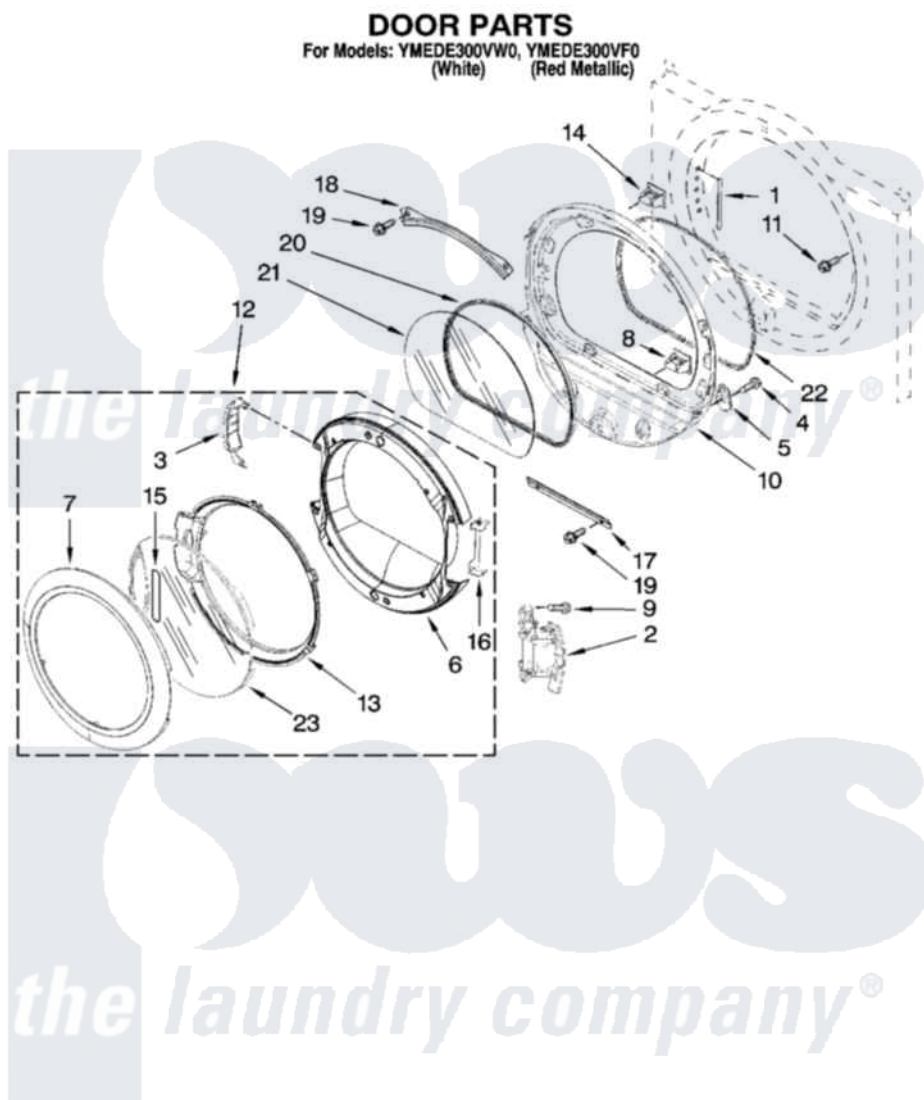

Maytag YMEDE300VW0 04 - DOOR PARTS, OPTIONAL PARTS (NOT INCLUDED)

W10221008

7

Maytag [Residential Maytag YMEDE300VW0 Dryer Parts](#) Parts Diagram 04 - DOOR PARTS, OPTIONAL PARTS (NOT INCLUDED)

[Click on the part number to view part](#)

Item	Original Part Number	Replaced By	Status	Part Description
1	W10085210			Label-Hinge Hole Cover Front Panel
2	W10139920			Door Hinge Assembly
3	W10180119			Cover-Hinge, Stationary Cover Hinge
4	9742177			Screw, 8-18 X .625
5	W10048910			Screw-Plug
6	W10180118			Door, Intermediate
7	W10193522			Door Frame Assembly
8	690081	279570		Latch
9	W10159996			Screw, 10-24 X 25/64
10	8578229			Door Assembly
11	355515			Screw, 8-18 X 11/16
12	W10193530			Door Assembly
13	W10180117			Door Mask